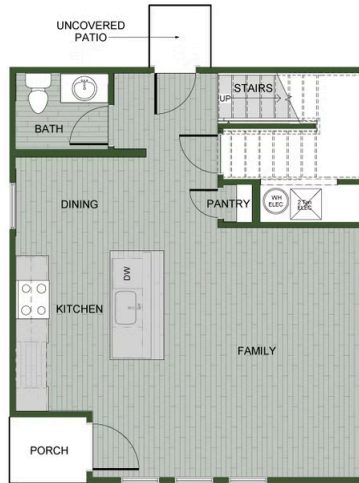

🛏 2 🚿 2.5 🏠 1,100 FT<sup>2</sup>

The 1100 Bungalow floor plan is a 2 bed, 2.5 bath 1100 square foot home that provides a safe, modern, and tranquil place for buyers to call home. LVP flooring and carpet in your home with durability and style. Created with the first-time homebuyer or savvy investors in mind, residents can be situated within walking distance of exciting neighborhood amenities, premier school districts and downtown life in Southwest Missouri and Northwest Arkansas.

MACY

HANNAH

PAIGE

1ST FLOOR

2ND FLOOR - 2ND MASTER OPTION