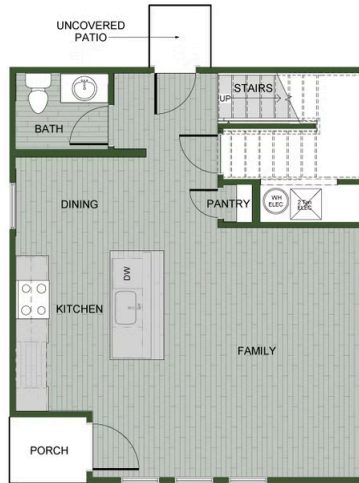

🛏 2 🚿 2 🏠 1,100 FT²

The 1100 Bungalow floor plan is a 2 bed, 2 bath 1100 square foot home that provides a safe, modern, and tranquil place for buyers to call home. LVP flooring and carpet in **your home with durability and style**. Created with the first-time homebuyer or savvy investors in mind, residents can be situated within walking distance of exciting neighborhood amenities, premier school districts and downtown life in Southwest Missouri and Northwest Arkansas.

MACY

HANNAH

PAIGE

1ST FLOOR

2ND FLOOR - 2ND MASTER OPTION