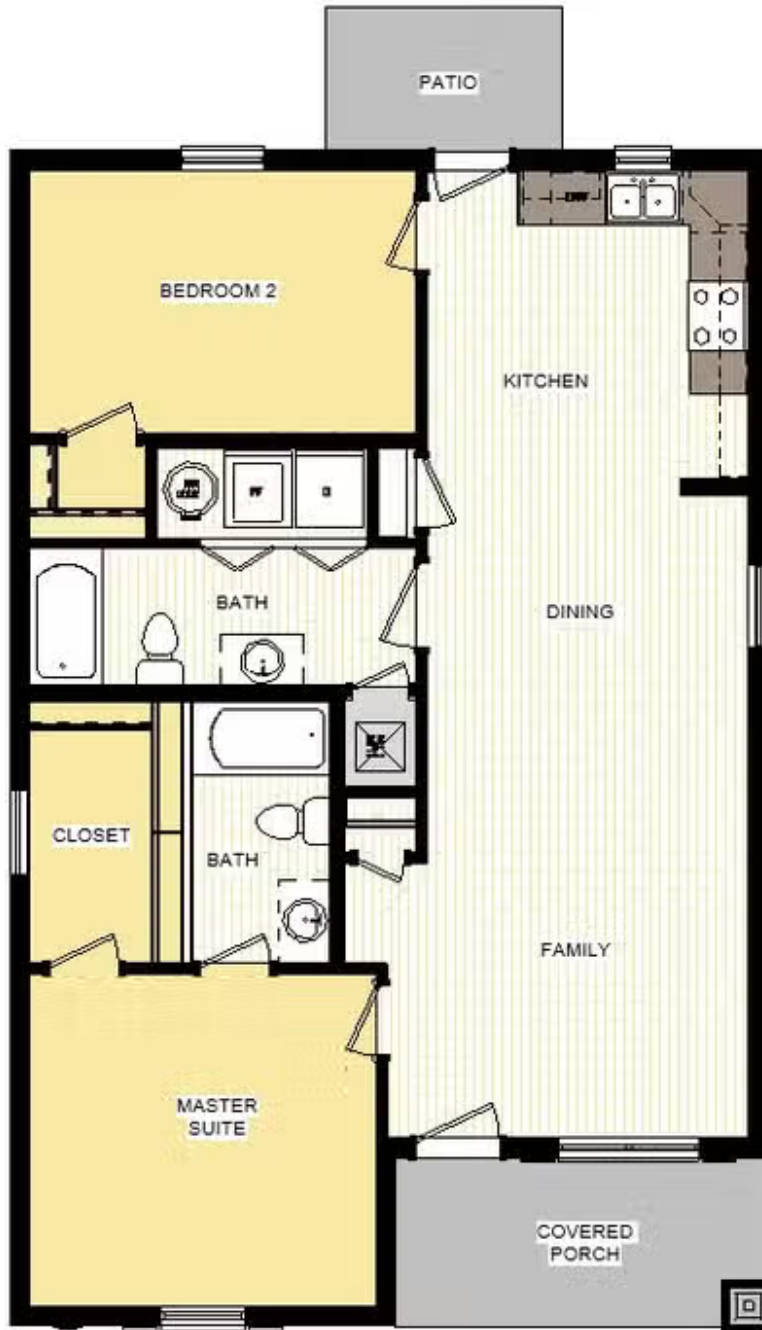

1050 Cottage

Floor Plan

🏠 2 🚿 2 🏠 1,059 FT²

Monday - Saturday: 10 am-6pm

417-952-0369

schubermitchell.com

Materials, specifications, plans, designs, prices, premiums, options & sales programs may change without notice or obligation. All renderings, floor plans, and maps are artist's conception and may not depict actual buildings, fencing, walks, driveways, or landscaping.

**EQUAL HOUSING
OPPORTUNITY**

FLOOR PLAN

1050 COTTAGE