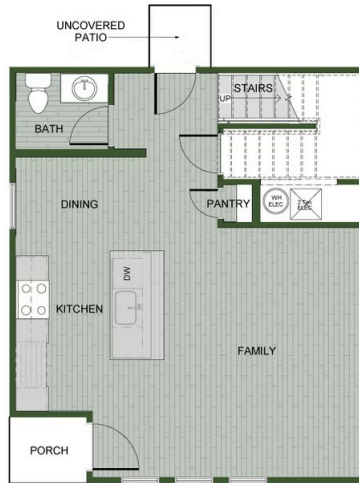

🏠 3 🚿 2 🏠 1,100 FT²

The 1100 Bungalow floor plan is a 3 bed, 2 bath 1100 square foot home that provides a safe, modern, and tranquil place for buyers to call home. LVP flooring and carpet in your home with durability and style. Created with the first-time homebuyer or savvy investors in mind, residents can be situated within walking distance of exciting neighborhood amenities, premier school districts and downtown life in Northwest Arkansas.

MACY

PAIGE

HANNAH

FIRST FLOOR

2ND FLOOR