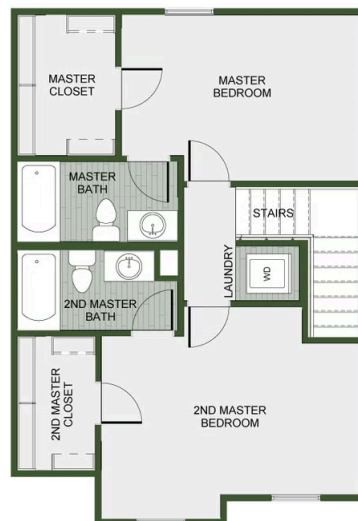

🏠 2 🚿 2 🏠 1,250 FT²

This 2 bedroom, 2 1/2 bath 1250 square foot Bungalow Collection floor plan provides a safe, modern and tranquil place for buyers to call home. LVP flooring and carpet in your home with durability and style. Created with the first-time homebuyer or savvy investors in mind, residents can be situated within walking distance of exciting neighborhood amenities, premier school districts and downtown life in Southwest Missouri and Northwest Arkansas.

KENDRA

TORI

ARDEN

1ST FLOOR

2ND FLOOR - 2ND MASTER OPTION