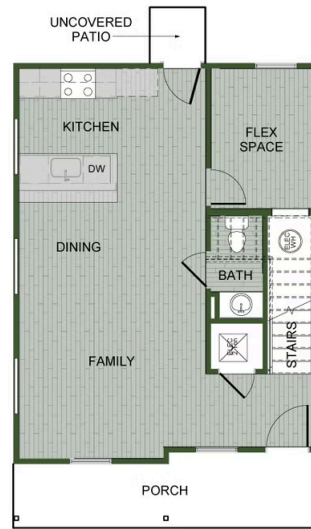

🏠 2 🚿 2 🏠 1,250 FT²

This 2 bedroom, 2 1/2 bath 1250 square foot Bungalow Collection floor plan provides a safe, modern and tranquil place for buyers to call home. LVP flooring and carpet in your home with durability and style. Created with the first-time homebuyer or savvy investors in mind, residents can be situated within walking distance of exciting neighborhood amenities, premier school districts and downtown life in Southwest Missouri and Northwest Arkansas.

KENDRA

TORI

ARDEN

1ST FLOOR

2ND FLOOR - 2ND MASTER OPTION