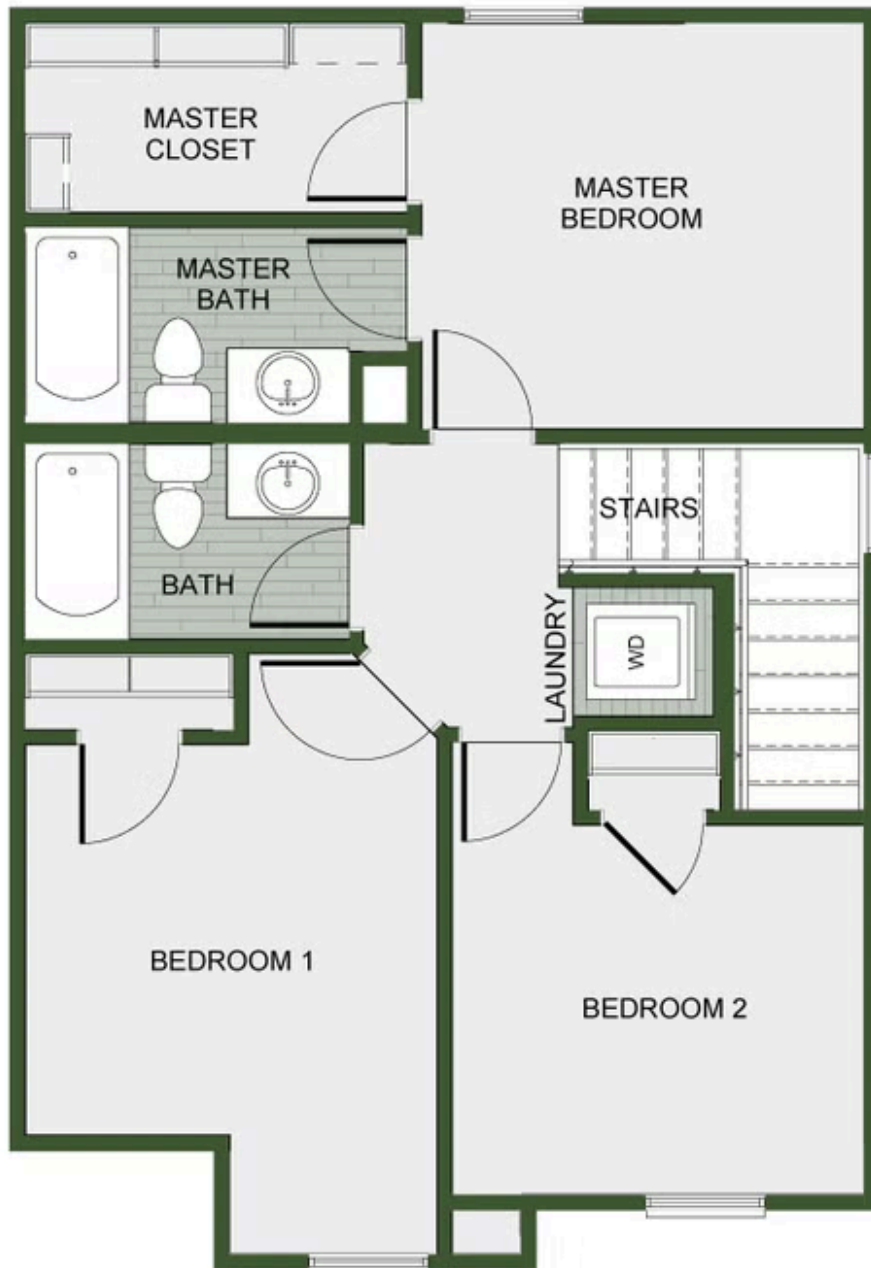

🏠 2 - 3 🛁 2 - 2.5 📏 1,247 - 1,251 FT<sup>2</sup>

This 2-3 bedroom, 2- 2.5 bath 1250 square foot Bungalow Collection floor plan provides a safe, modern and tranquil place for buyers to call home. LVP flooring and carpet in your home with durability and style. Created with the first-time homebuyer or savvy investors in mind, residents can be situated within walking distance of exciting neighborhood amenities, premier school districts and downtown life in Southwest Missouri and Northwest Arkansas.

KENDRA

TORI

ARDEN

1ST FLOOR

2ND FLOOR - 2ND MASTER OPTION

2ND FLOOR - 3RD BEDROOM OPTION