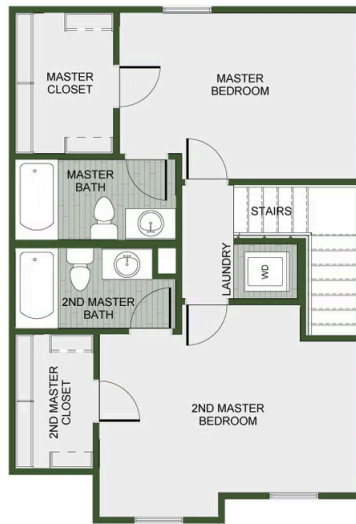

🏠 2 - 3 🛁 2 - 2.5 📏 1,247 - 1,251 FT<sup>2</sup>

This 2-3 bedroom, 2- 2.5 bath 1250 square foot Bungalow Collection floor plan provides a safe, modern and tranquil place for buyers to call home. LVP flooring and carpet in your home with durability and style. Created with the first-time homebuyer or savvy investors in mind, residents can be situated within walking distance of exciting neighborhood amenities, premier school districts and downtown life in Southwest Missouri and Northwest Arkansas.

KENDRA

TORI

ARDEN

1ST FLOOR

2ND FLOOR - 2ND MASTER OPTION

2ND FLOOR - 3RD BEDROOM OPTION