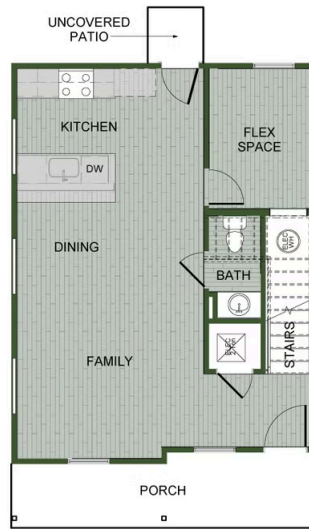

🏠 2 - 3 🛁 2 - 2.5 📏 1,247 - 1,251 FT<sup>2</sup>

This 2-3 bedroom, 2- 2.5 bath 1250 square foot Bungalow Collection floor plan provides a safe, modern and tranquil place for buyers to call home. LVP flooring and carpet in your home with durability and style. Created with the first-time homebuyer or savvy investors in mind, residents can be situated within walking distance of exciting neighborhood amenities, premier school districts and downtown life in Southwest Missouri and Northwest Arkansas.

KENDRA

TORI

ARDEN

1ST FLOOR

2ND FLOOR - 2ND MASTER OPTION

2ND FLOOR - 3RD BEDROOM OPTION