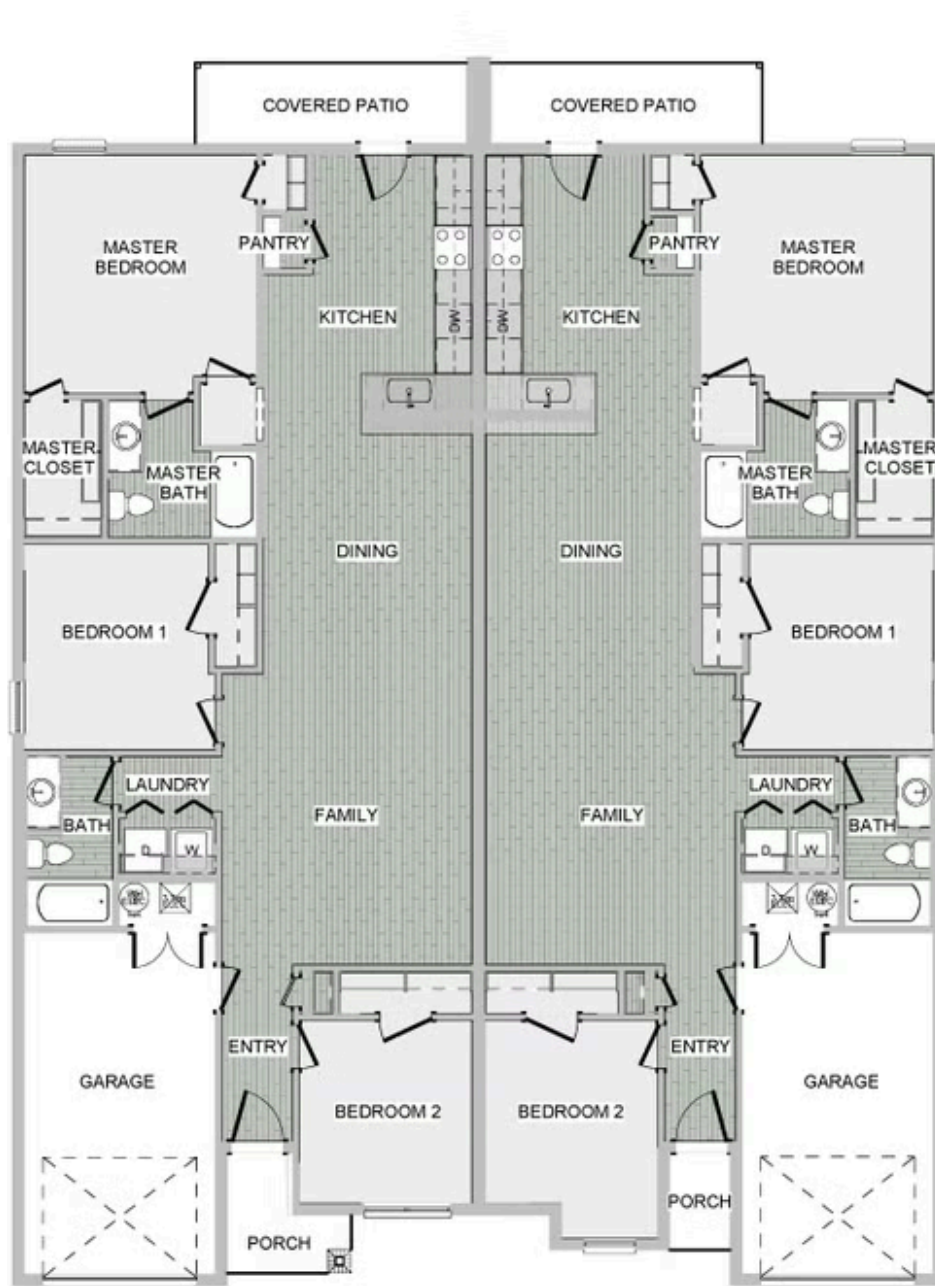

🏠 6 🛏 4 🚗 2 📏 2,890 FT²

Coming in at 1,445 square feet, a single unit features 3 bedrooms and 2 bathrooms, with a single-car attached garage. The 1450 Villa offers an open-concept family room and kitchen area with peninsula countertop and cozy primary suite with walk-in closet and ensuite bathroom.

NEW LADY 1 - VINYL

NEW LADY 1 - BRICK

NEW LADY 2 - VINYL

NEW LADY 2 - BRICK

NEW LADY 3 - VINYL

NEW LADY 3 - BRICK

1445 PAIRED VILLA