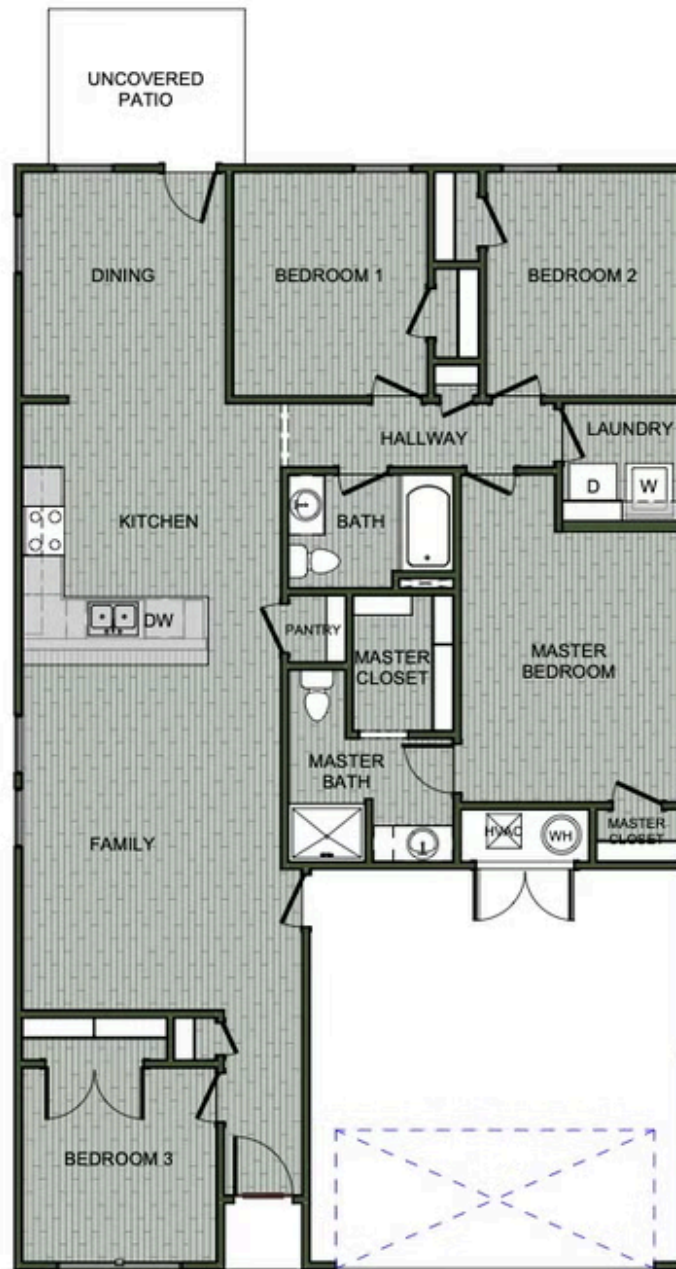

🛏 4 🚿 2 🚗 2 🏠 1,505 FT²

This 4 bedroom, 2 bathroom, 1505 square feet home is gorgeous and ready to be filled with your family and friends! Natural light streams into the living and kitchen area so you can enjoy a spacious and airy family area with a dedicated dining space. LVP flooring throughout upgrades your home with durability and style. Available space is truly maximized in this home with a large walk-in master closet, a dedicated laundry space and linen closet, and a covered backyard pat...

1505KP-4C | NEW LADY 3

1505KP-4C | NEW LADY 1

1505KP-4C | NEW LADY 2

1505 KP-4