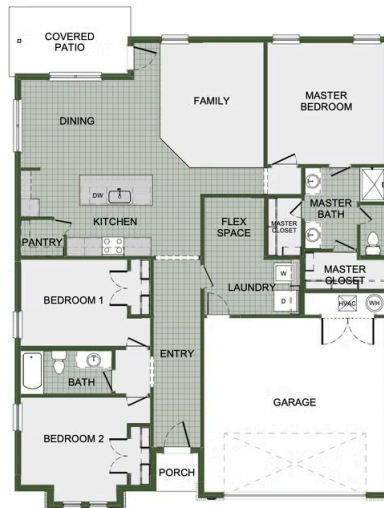

🛏 3 🚿 2 🚗 2 🏠 1,714 FT²

This 3 bed, 2 bath 1714 square foot floor plan is customizable to your needs. Take your pick from a flexible living space, coffee bar, or pocket office in this 1,700-square-foot home. The ability to choose from structural options to best suit your lifestyle makes this house a home! With an open-concept living space and covered patio, this house is perfect for entertaining. Complete with a large primary suite with dual closets!

KIMMIE

LISA

VICTORIA

MARIA

POCKET OFFICE OPTION

FLEX SPACE OPTION

COFFEE BAR OPTION