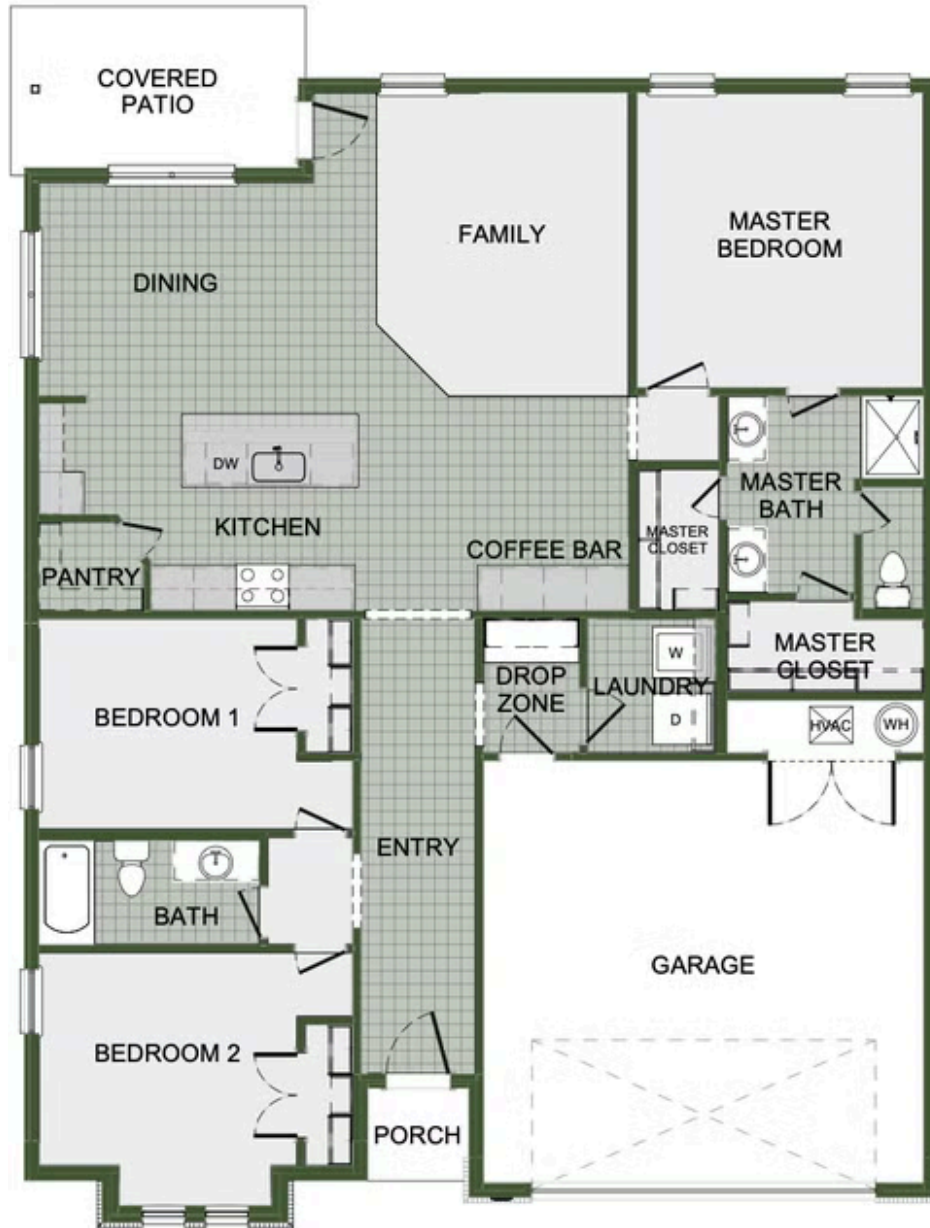

🛏 3 🚿 2 🚗 2 🏠 1,714 FT²

This 3 bed, 2 bath 1714 square foot floor plan is customizable to your needs. Take your pick from a flexible living space, coffee bar, or pocket office in this 1,700-square-foot home. The ability to choose from structural options to best suit your lifestyle makes this house a home! With an open-concept living space and covered patio, this house is perfect for entertaining. Complete with a large primary suite with dual closets!

KIMMIE

LISA

VICTORIA

MARIA

POCKET OFFICE OPTION

FLEX SPACE OPTION

COFFEE BAR OPTION