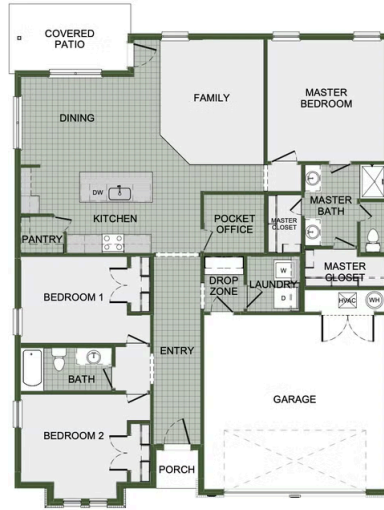

🛏 3 🚿 2 🚗 2 🏠 1,714 FT²

This 3 bed, 2 bath 1714 square foot floor plan is customizable to your needs. Take your pick from a flexible living space, coffee bar, or pocket office in this 1,700-square-foot home. The ability to choose from structural options to best suit your lifestyle makes this house a home! With an open-concept living space and covered patio, this house is perfect for entertaining. Complete with a large primary suite with dual closets!

KIMMIE

LISA

VICTORIA

MARIA

POCKET OFFICE OPTION

FLEX SPACE OPTION

COFFEE BAR OPTION