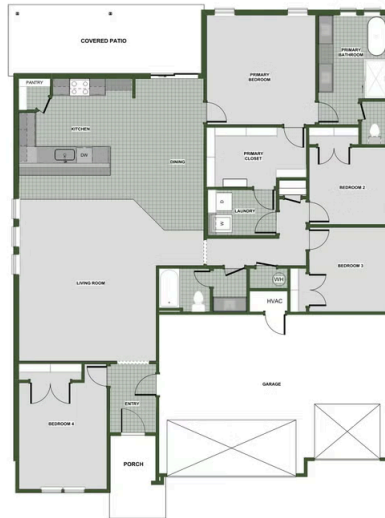

🛏 3 - 4 🚿 2 🚗 3 🏠 2,000 FT²

This 2000-square-foot home offers a comfortable blend of style and functionality, featuring a 3-car garage and the flexibility of 3 or 4 bedrooms to suit your family's needs. The kitchen includes a corner pantry, generous counter space, and bar seating, all flowing naturally into the dining and living areas to create an easy, open environment for everyday living or hosting friends and family. A large covered back patio extends the living space outdoors, providing a grea...

NEW LADY 1

NEW LADY 2

NEW LADY 3

NEW LADY 4

4TH BEDROOM OPTION