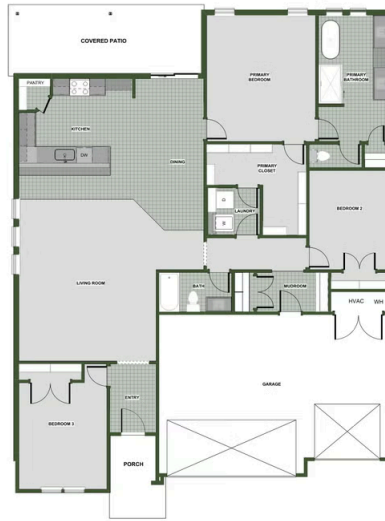

🛏 3 - 4 🚿 2 🚗 3 🏠 2,000 FT²

This 2000-square-foot home offers a comfortable blend of style and functionality, featuring a 3-car garage and the flexibility of 3 or 4 bedrooms to suit your family's needs. The kitchen includes a corner pantry, generous counter space, and bar seating, all flowing naturally into the dining and living areas to create an easy, open environment for everyday living or hosting friends and family. A large covered back patio extends the living space outdoors, providing a grea...

NEW LADY 1

NEW LADY 2

NEW LADY 3

NEW LADY 4

4TH BEDROOM OPTION