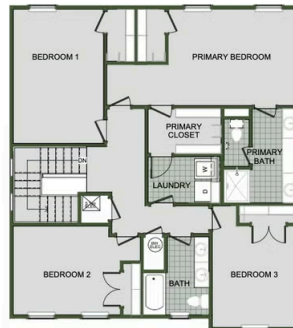

🛏 3 - 4 🚿 2.5 - 3 🚗 2 🏠 1,979 - 1,998 FT<sup>2</sup>

Introducing our 2000 Two Story this 3 - 4 bedroom, 2.5 to 3.5 bathroom with 1979 square foot home is the epitome of versatility for your family's needs! This floor plan offers an open-concept layout on the ground floor, with options for an upstairs loft, a fourth bedroom, or even a bedroom en-suite. Discover a home that adapts to your lifestyle with the 2000 Two Story – where style meets functionality in every corner, making it the perfect canvas for your unique vision ...

NEW LADY 1

NEW LADY 2

NEW LADY 3

FIRST FLOOR

LOFT OPTION

4 BEDROOM EN-SUITE OPTION

4 BEDROOM OPTION