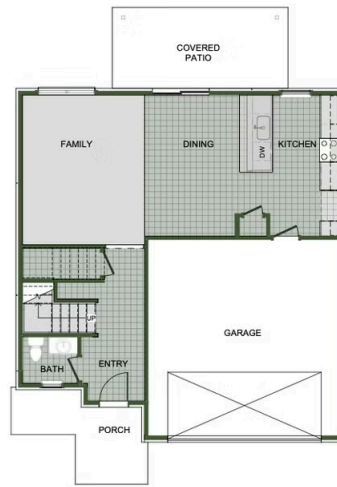

🛏 3 - 4 🚿 2.5 - 3 🚗 2 🏠 1,979 - 1,998 FT<sup>2</sup>

Introducing our 2000 Two Story this 3 - 4 bedroom, 2.5 to 3.5 bathroom with 1979 square foot home is the epitome of versatility for your family's needs! This floor plan offers an open-concept layout on the ground floor, with options for an upstairs loft, a fourth bedroom, or even a bedroom en-suite. Discover a home that adapts to your lifestyle with the 2000 Two Story – where style meets functionality in every corner, making it the perfect canvas for your unique vision ...

NEW LADY 1

NEW LADY 2

NEW LADY 3

FIRST FLOOR

LOFT OPTION

4 BEDROOM EN-SUITE OPTION

4 BEDROOM OPTION