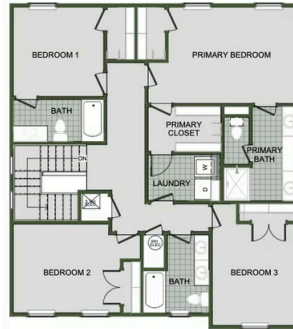

🛏 3 - 4 🚿 2.5 - 3 🚗 2 🏠 1,979 - 1,998 FT<sup>2</sup>

Introducing our 2000 Two Story this 3 - 4 bedroom, 2.5 to 3.5 bathroom with 1979 square foot home is the epitome of versatility for your family's needs! This floor plan offers an open-concept layout on the ground floor, with options for an upstairs loft, a fourth bedroom, or even a bedroom en-suite. Discover a home that adapts to your lifestyle with the 2000 Two Story – where style meets functionality in every corner, making it the perfect canvas for your unique vision ...

NEW LADY 1

NEW LADY 2

NEW LADY 3

FIRST FLOOR

LOFT OPTION

4 BEDROOM EN-SUITE OPTION

4 BEDROOM OPTION