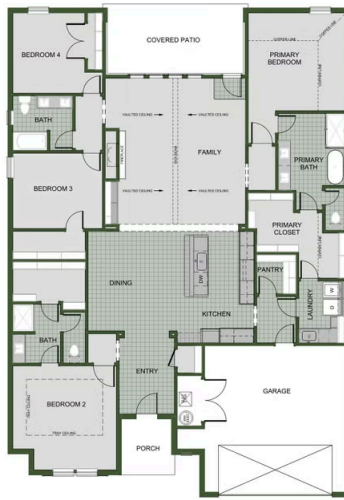

🛏 4 - 5 🚿 3 🚪 2 🏠 2,572 FT²

The 2575 floorplan features a 4 to 5 bedroom, 3-bathroom with over 2,500 square feet of living space. This premium floorplan is designed to elevate your living experience with its exceptional features and thoughtful design. Step into a home with impressive 15' high vaulted ceilings, complemented by a stylish stained box beam, and 8' tall front and back doors that enhance the home's elegance. The large window wall offers a picturesque view of the outdoors, leading to a v...

NEW LADY 1

NEW LADY 2

NEW LADY 3

2ND MASTER SUITE