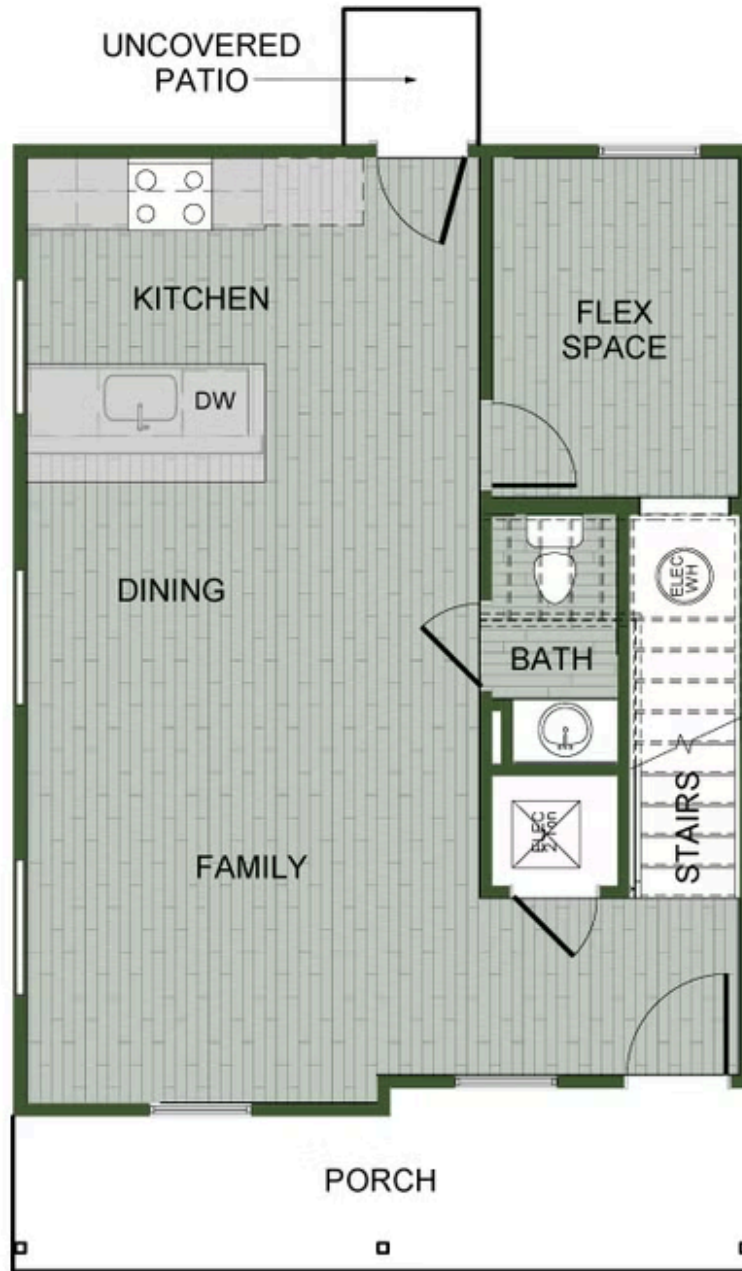

FEATHERSTON WEST
1250-2 Bungalow
Floor Plan

STARTING AT \$241,000 2 2.5 1,233 FT²

This 2 bedroom, 2 1/2 bath 1250 square foot Bungalow Collection floor plan provides a safe, modern and tranquil place for buyers to call home. LVP flooring and carpet in your home with durability and style. Created with the first-time homebuyer or savvy investors in mind, residents can be situated within walking distance of exciting neighborhood amenities, premier school ...

AMENITIES

SIDEWALKS

COMMUNITY
POND

DOG PARK

WALKING
TRAIL

PARK

PICKLEBALL
COURTS

1ST FLOOR

2ND FLOOR - 2ND MASTER OPTION