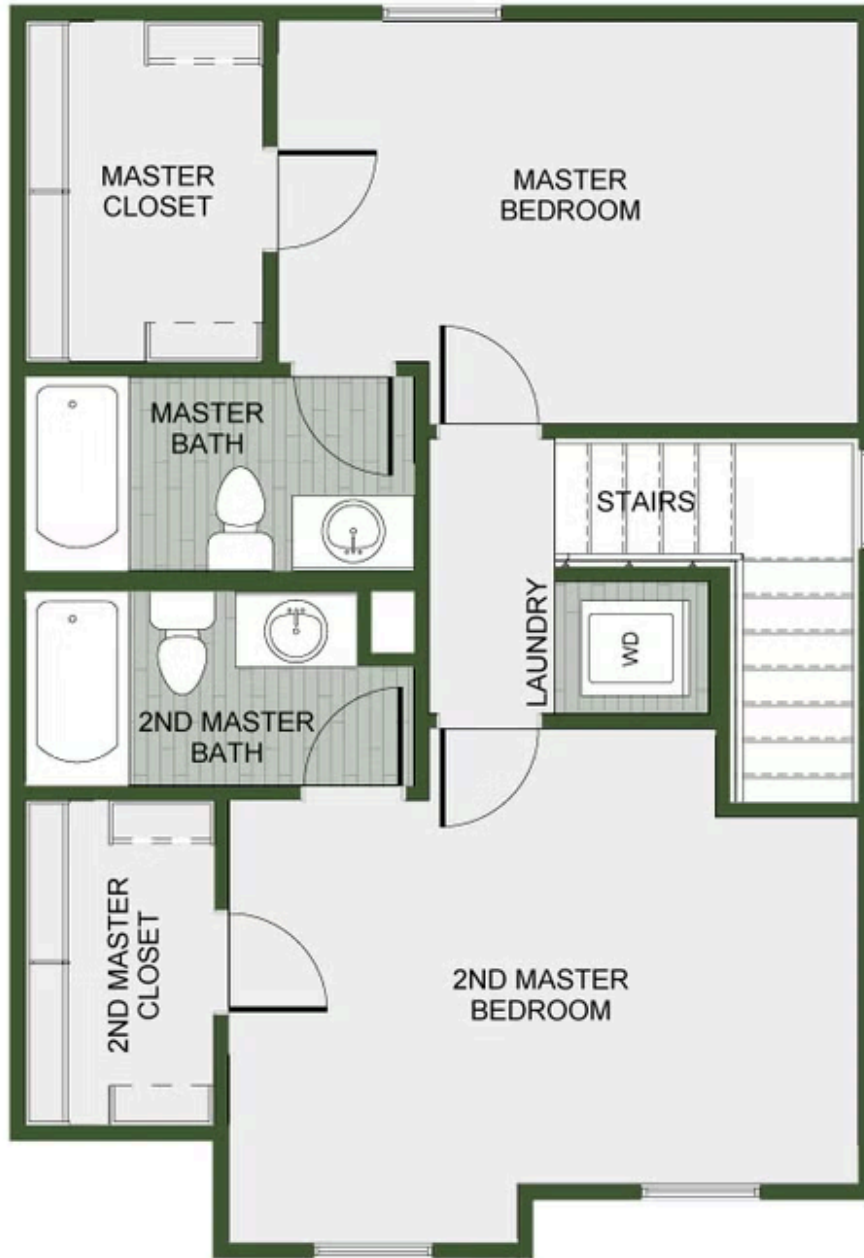

FEATHERSTON WEST
1250-2 Bungalow
Floor Plan

STARTING AT \$241,000 2 2.5 1,233 FT²

This 2 bedroom, 2 1/2 bath 1250 square foot Bungalow Collection floor plan provides a safe, modern and tranquil place for buyers to call home. LVP flooring and carpet in your home with durability and style. Created with the first-time homebuyer or savvy investors in mind, residents can be situated within walking distance of exciting neighborhood amenities, premier school ...

2ND FLOOR - 2ND MASTER OPTION