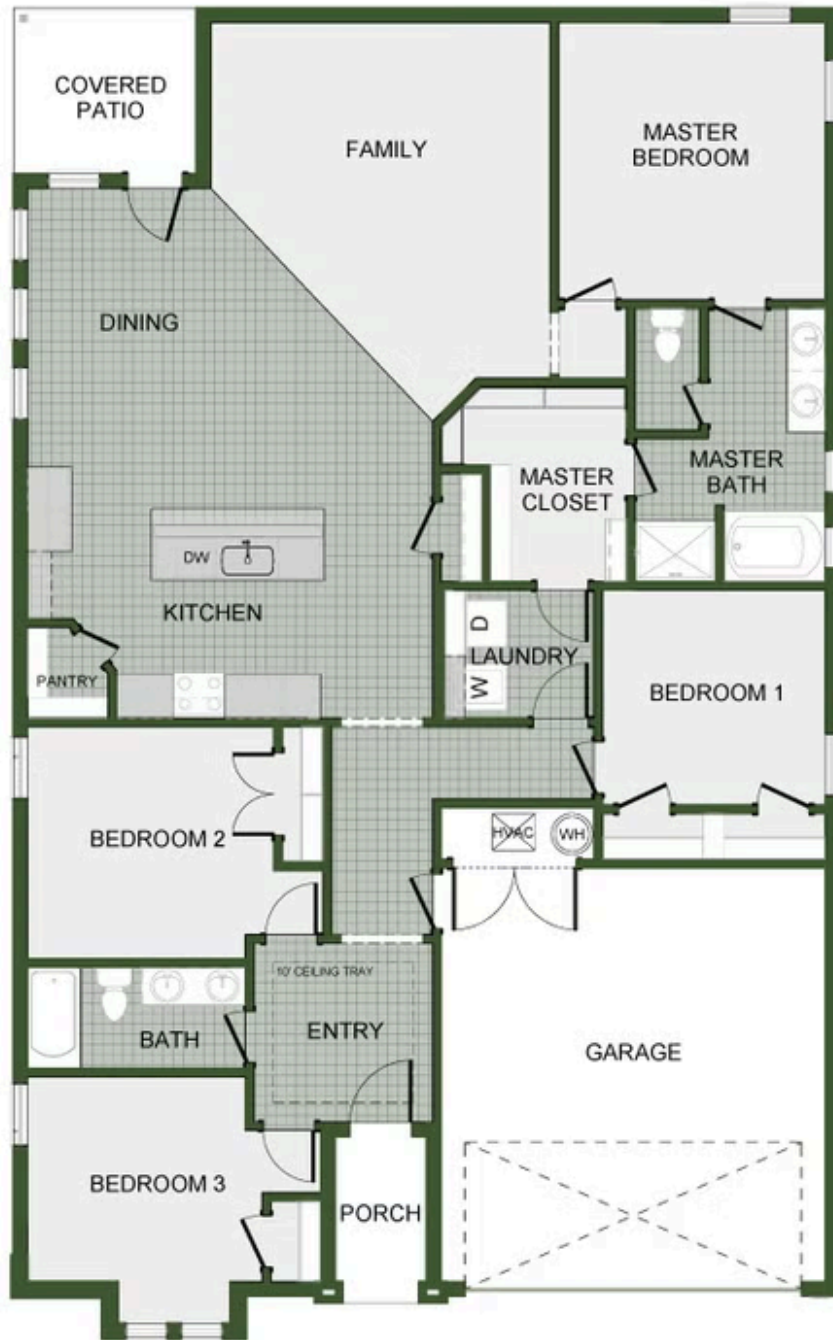

THE PINES
1950-4
Floor Plan

STARTING AT \$400,000  4  2  2  1,950 FT²

This 1950 square foot 4 bedroom, 2 bathroom home features a spacious and open floor plan. The main living area includes a large living room that flows seamlessly into a modern kitchen and dining area, creating the perfect space for entertaining guests. The home includes four bedrooms and two full bathrooms. With its thoughtful design and practical amenities, this home is ...

AMENITIES

SIDEWALKS

COMMUNITY
POND

1950-4