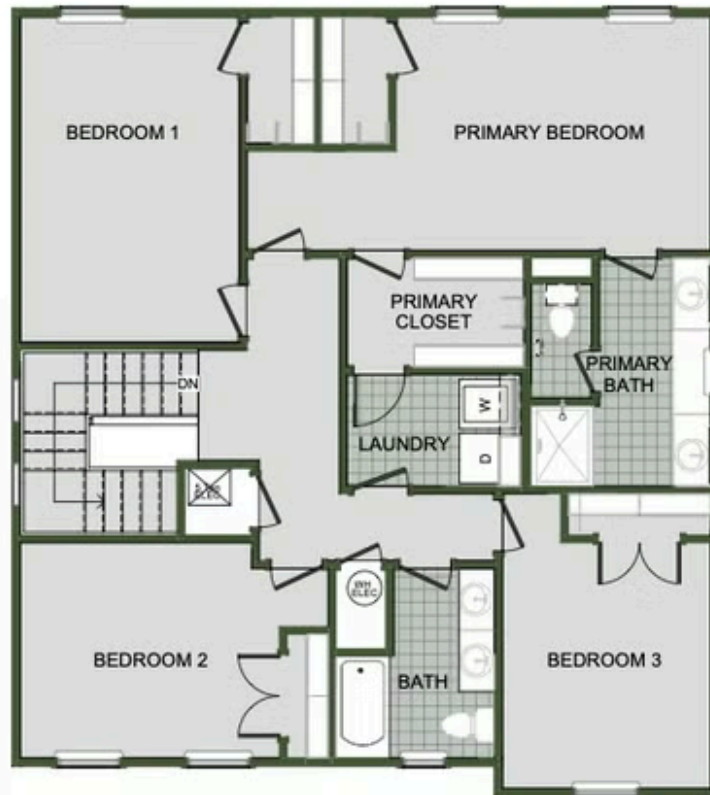

# 2000 Two Story

Floor Plan

STARTING AT **\$402,000**  3 - 4  2.5 - 3  2  2,000 FT<sup>2</sup>

Introducing our 2000 Two Story this 3 - 4 bedroom, 2.5 to 3.5 bathroom with 1979 square foot home is the epitome of versatility for your family's needs! This floor plan offers an open-concept layout on the ground floor, with options for an upstairs loft, a fourth bedroom, or even a bedroom en-suite. Discover a home that adapts to your lifestyle with the 2000 Two Story – w...

## AMENITIES

SIDEWALKS

COMMUNITY  
POND

FIRST FLOOR

LOFT OPTION

4 BEDROOM EN-SUITE OPTION

4 BEDROOM OPTION