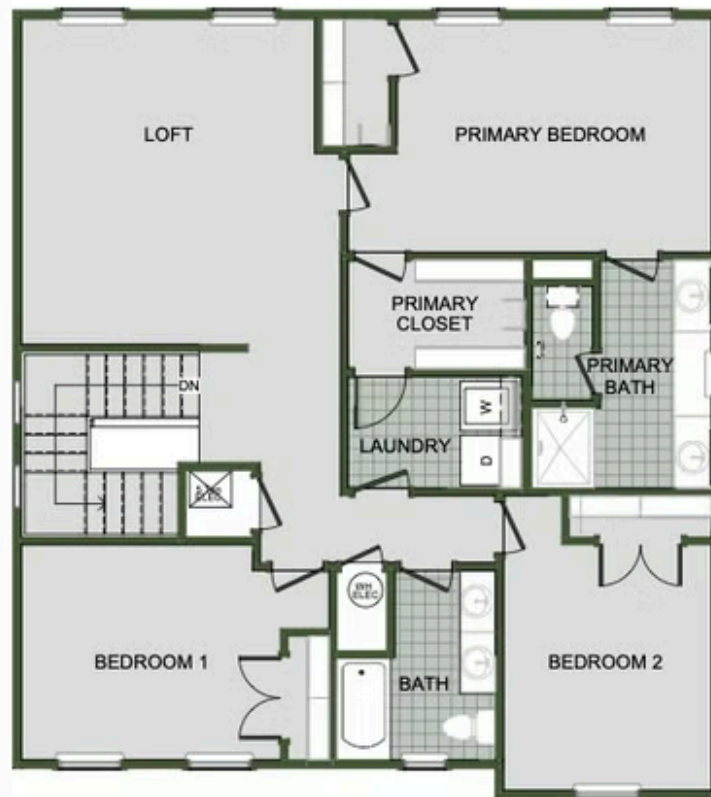

# 2000 Two Story

Floor Plan

STARTING AT **\$402,000**  3 - 4  2.5 - 3  2  2,000 FT<sup>2</sup>

Introducing our 2000 Two Story this 3 - 4 bedroom, 2.5 to 3.5 bathroom with 1979 square foot home is the epitome of versatility for your family's needs! This floor plan offers an open-concept layout on the ground floor, with options for an upstairs loft, a fourth bedroom, or even a bedroom en-suite. Discover a home that adapts to your lifestyle with the 2000 Two Story – w...

## AMENITIES

SIDEWALKS

COMMUNITY  
POND

FIRST FLOOR

LOFT OPTION

4 BEDROOM EN-SUITE OPTION

4 BEDROOM OPTION