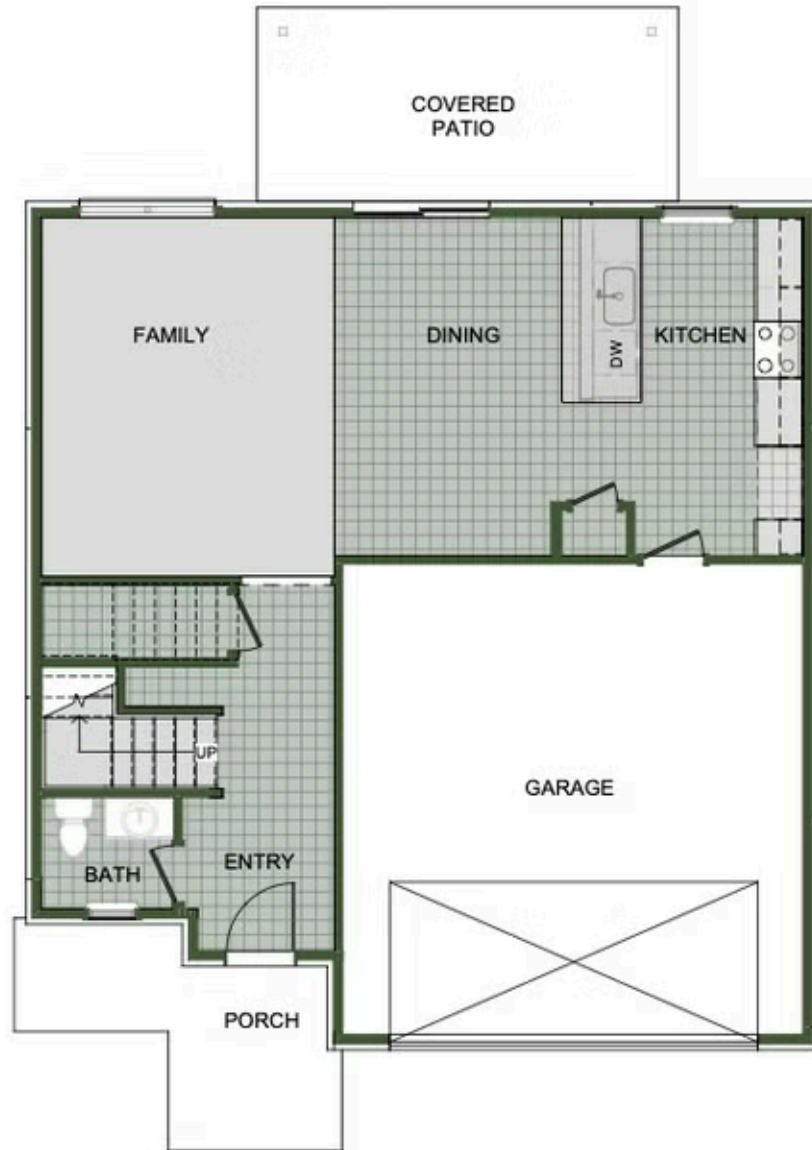

# 2000 Two Story

Floor Plan

STARTING AT **\$402,000**  3 - 4  2.5 - 3  2  2,000 FT<sup>2</sup>

Introducing our 2000 Two Story this 3 - 4 bedroom, 2.5 to 3.5 bathroom with 1979 square foot home is the epitome of versatility for your family's needs! This floor plan offers an open-concept layout on the ground floor, with options for an upstairs loft, a fourth bedroom, or even a bedroom en-suite. Discover a home that adapts to your lifestyle with the 2000 Two Story – w...

## AMENITIES

SIDEWALKS

COMMUNITY  
POND

FIRST FLOOR

LOFT OPTION

4 BEDROOM EN-SUITE OPTION

4 BEDROOM OPTION