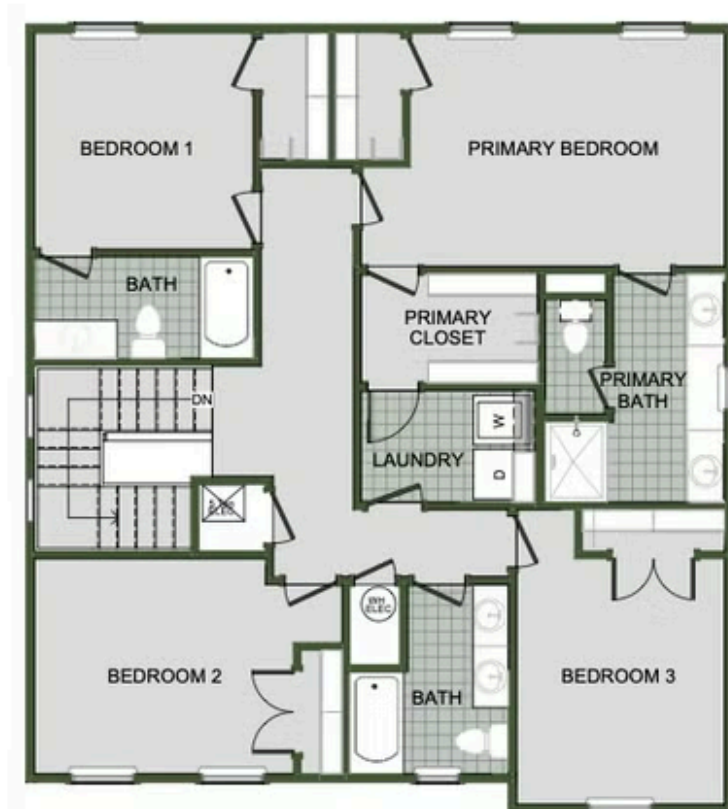

THE PINES

2000 Two Story

Floor Plan

STARTING AT **\$410,000**  3 - 4  2.5 - 3  2  2,000 FT²

Introducing our 2000 Two Story this 3 - 4 bedroom, 2.5 to 3.5 bathroom with 1979 square foot home is the epitome of versatility for your family's needs! This floor plan offers an open-concept layout on the ground floor, with options for an upstairs loft, a fourth bedroom, or even a bedroom en-suite. Discover a home that adapts to your lifestyle with the 2000 Two Story – w...

AMENITIES

SIDEWALKS

COMMUNITY
POND

FIRST FLOOR

LOFT OPTION

4 BEDROOM EN-SUITE OPTION

4 BEDROOM OPTION