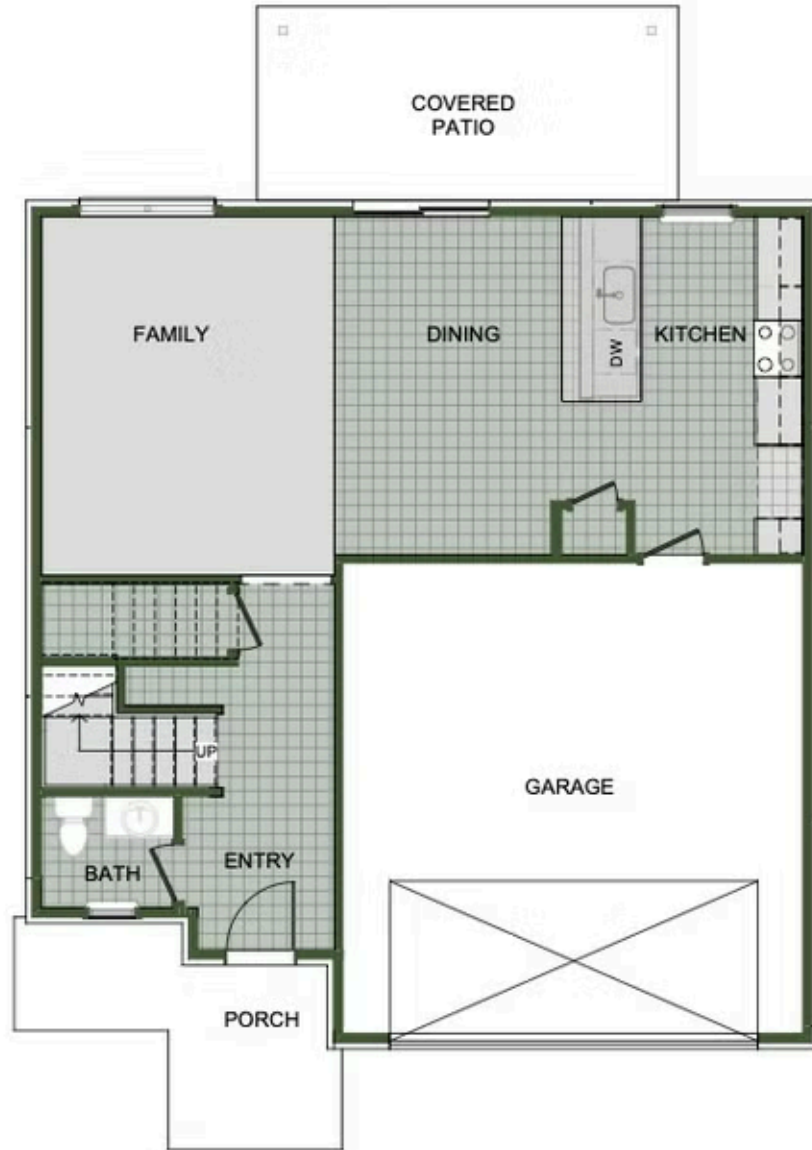

THE PINES

2000 Two Story

Floor Plan

STARTING AT **\$410,000**  3 - 4  2.5 - 3  2  2,000 FT²

Introducing our 2000 Two Story this 3 - 4 bedroom, 2.5 to 3.5 bathroom with 1979 square foot home is the epitome of versatility for your family's needs! This floor plan offers an open-concept layout on the ground floor, with options for an upstairs loft, a fourth bedroom, or even a bedroom en-suite. Discover a home that adapts to your lifestyle with the 2000 Two Story – w...

AMENITIES

SIDEWALKS

COMMUNITY
POND

FIRST FLOOR

LOFT OPTION

4 BEDROOM EN-SUITE OPTION

4 BEDROOM OPTION