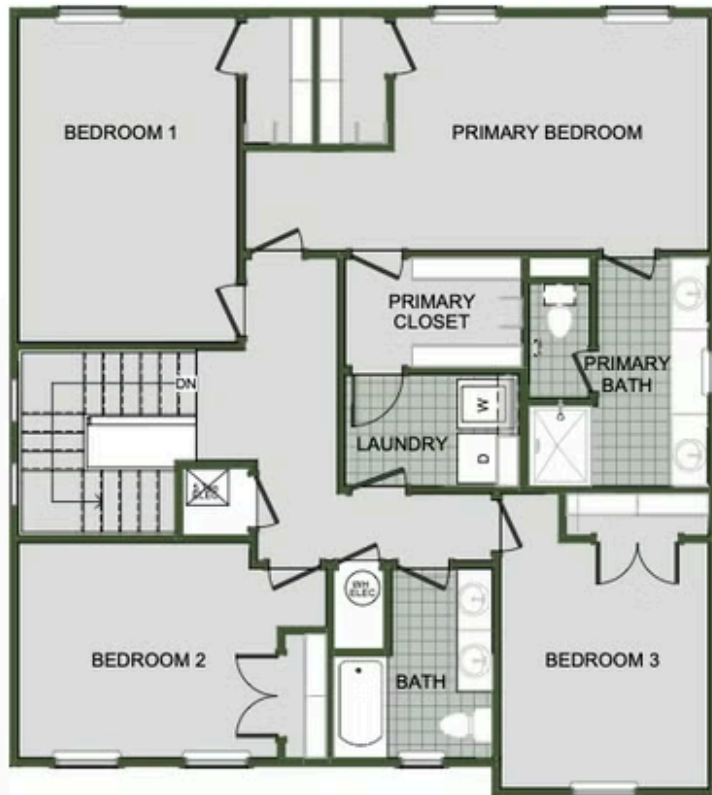

THE PINES

2000 Two Story

Floor Plan

STARTING AT **\$410,000**  3 - 4  2.5 - 3  2  2,000 FT²

Introducing our 2000 Two Story this 3 - 4 bedroom, 2.5 to 3.5 bathroom with 1979 square foot home is the epitome of versatility for your family's needs! This floor plan offers an open-concept layout on the ground floor, with options for an upstairs loft, a fourth bedroom, or even a bedroom en-suite. Discover a home that adapts to your lifestyle with the 2000 Two Story – w...

AMENITIES

SIDEWALKS

COMMUNITY
POND

FIRST FLOOR

LOFT OPTION

4 BEDROOM EN-SUITE OPTION

4 BEDROOM OPTION