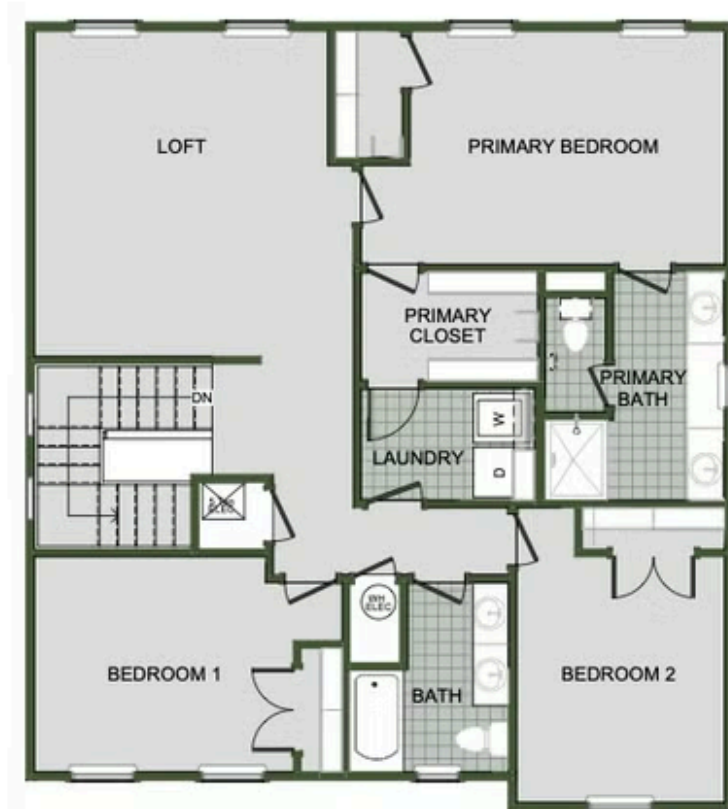

THE PINES

2000 Two Story

Floor Plan

STARTING AT **\$410,000**  3 - 4  2.5 - 3  2  2,000 FT²

Introducing our 2000 Two Story this 3 - 4 bedroom, 2.5 to 3.5 bathroom with 1979 square foot home is the epitome of versatility for your family's needs! This floor plan offers an open-concept layout on the ground floor, with options for an upstairs loft, a fourth bedroom, or even a bedroom en-suite. Discover a home that adapts to your lifestyle with the 2000 Two Story – w...

AMENITIES

SIDEWALKS

COMMUNITY
POND

FIRST FLOOR

LOFT OPTION

4 BEDROOM EN-SUITE OPTION

4 BEDROOM OPTION