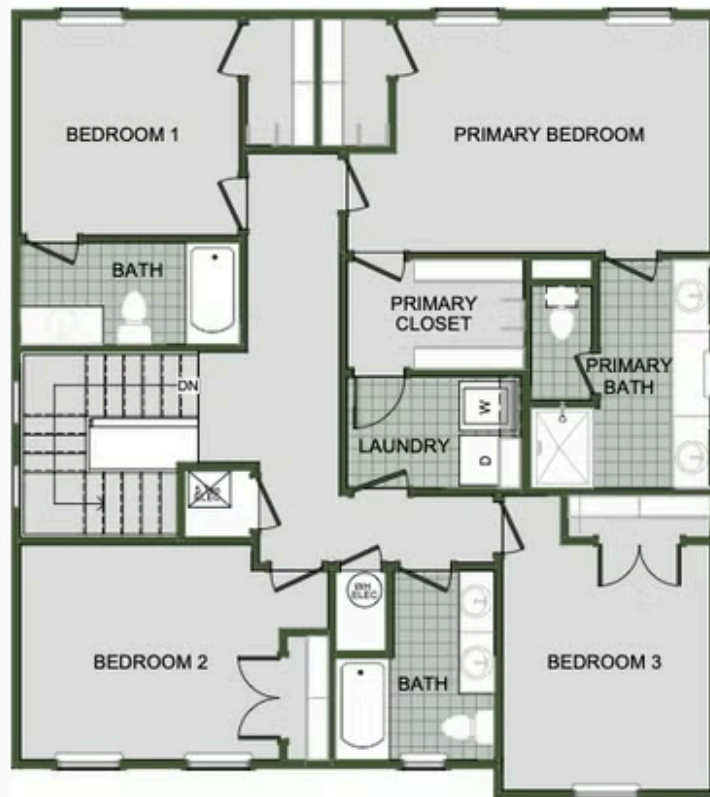

# 2000 Two Story

Floor Plan

STARTING AT **\$402,000**  3 - 4  2.5 - 3  2  2,000 FT<sup>2</sup>

Introducing our 2000 Two Story this 3 - 4 bedroom, 2.5 to 3.5 bathroom with 1979 square foot home is the epitome of versatility for your family's needs! This floor plan offers an open-concept layout on the ground floor, with options for an upstairs loft, a fourth bedroom, or even a bedroom en-suite. Discover a home that adapts to your lifestyle with the 2000 Two Story – w...

## AMENITIES

SIDEWALKS

COMMUNITY  
POND

FIRST FLOOR

LOFT OPTION

4 BEDROOM EN-SUITE OPTION

4 BEDROOM OPTION