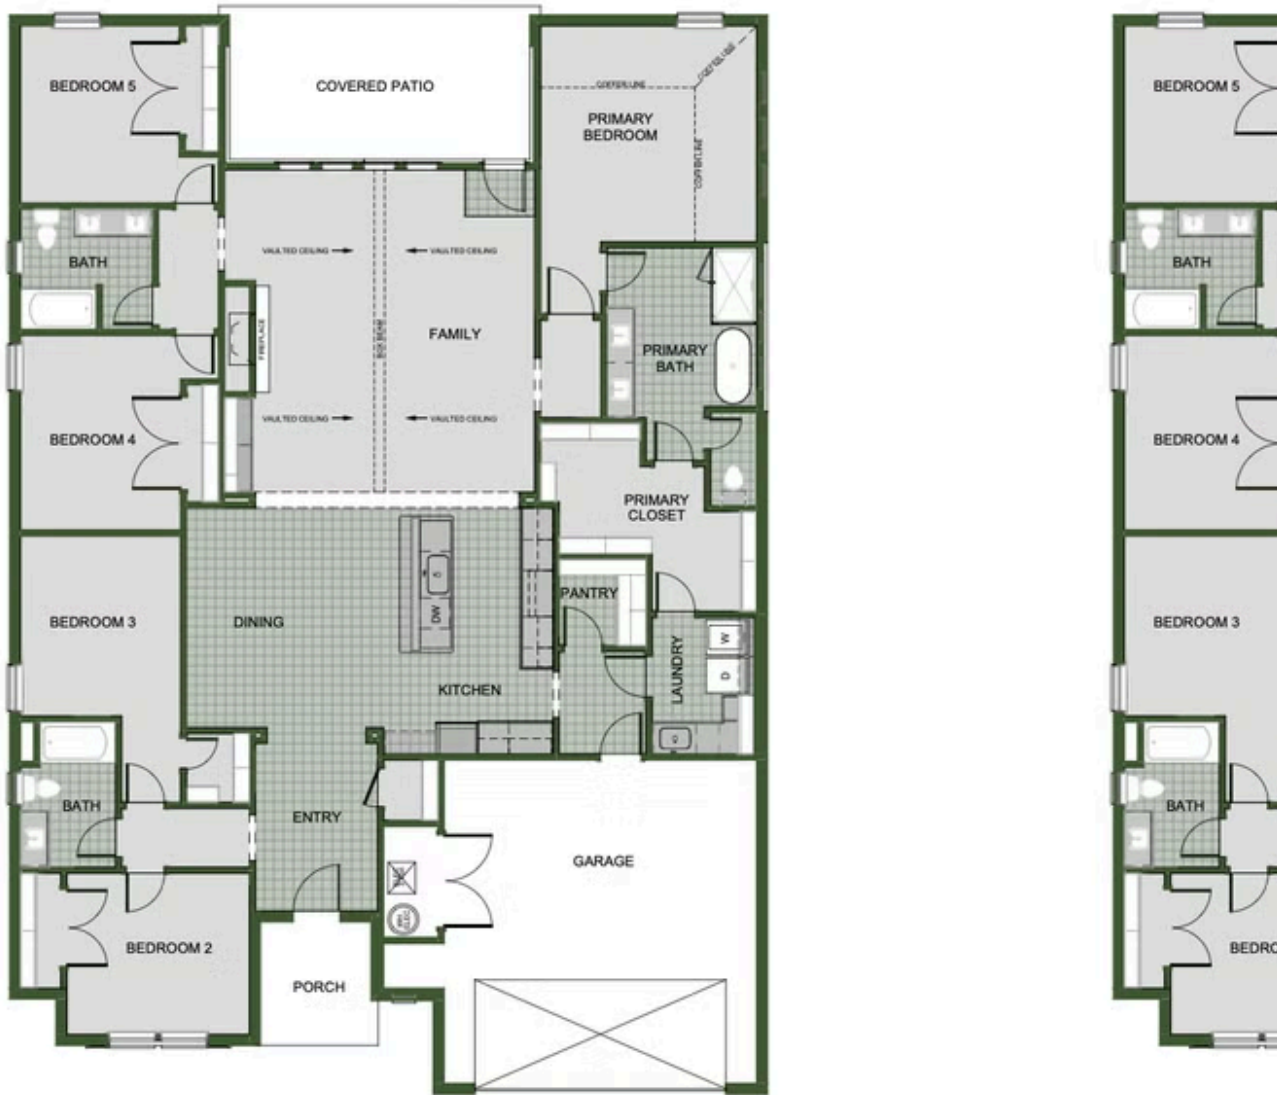

THE PINES

2575

Floor Plan

STARTING AT \$470,000  5  3  2  2,576 FT<sup>2</sup>

The 2575 floorplan features a 4 to 5 bedroom, 3-bathroom with over 2,500 square feet of living space. This premium floorplan is designed to elevate your living experience with its exceptional features and thoughtful design. Step into a home with impressive 15' high vaulted ceilings, complemented by a stylish stained box beam, and 8' tall front and back doors that enhance ...

### AMENITIES

SIDEWALKS

COMMUNITY  
POND

2ND MASTER SUITE

5TH BEDROOM