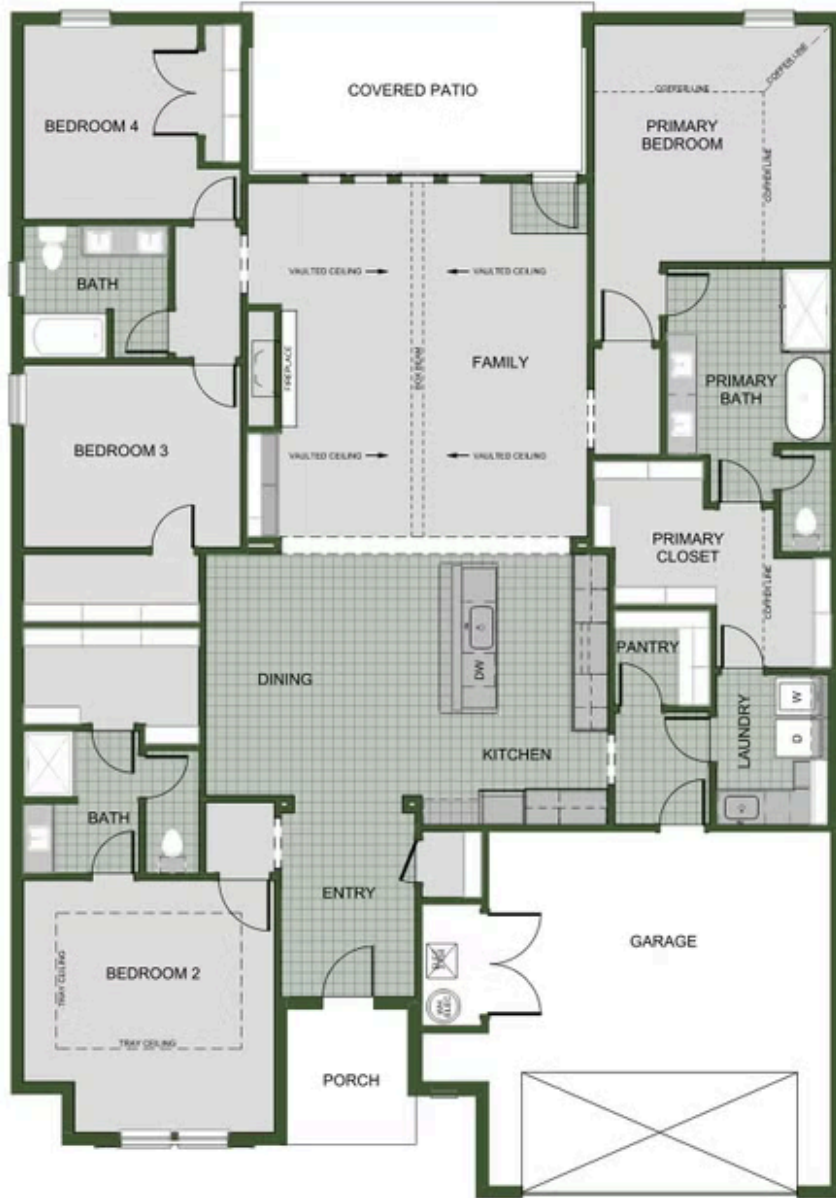

STARTING AT **\$478,000**  5  3  2  2,576 FT<sup>2</sup>

The 2575 floorplan features a 4 to 5 bedroom, 3-bathroom with over 2,500 square feet of living space. This premium floorplan is designed to elevate your living experience with its exceptional features and thoughtful design. Step into a home with impressive 15' high vaulted ceilings, complemented by a stylish stained box beam, and 8' tall front and back doors that enhance ...

**AMENITIES**

SIDEWALKS

COMMUNITY  
POND

NEW LADY 1

NEW LADY 2

NEW LADY 3

2ND MASTER SUITE

5TH BEDROOM