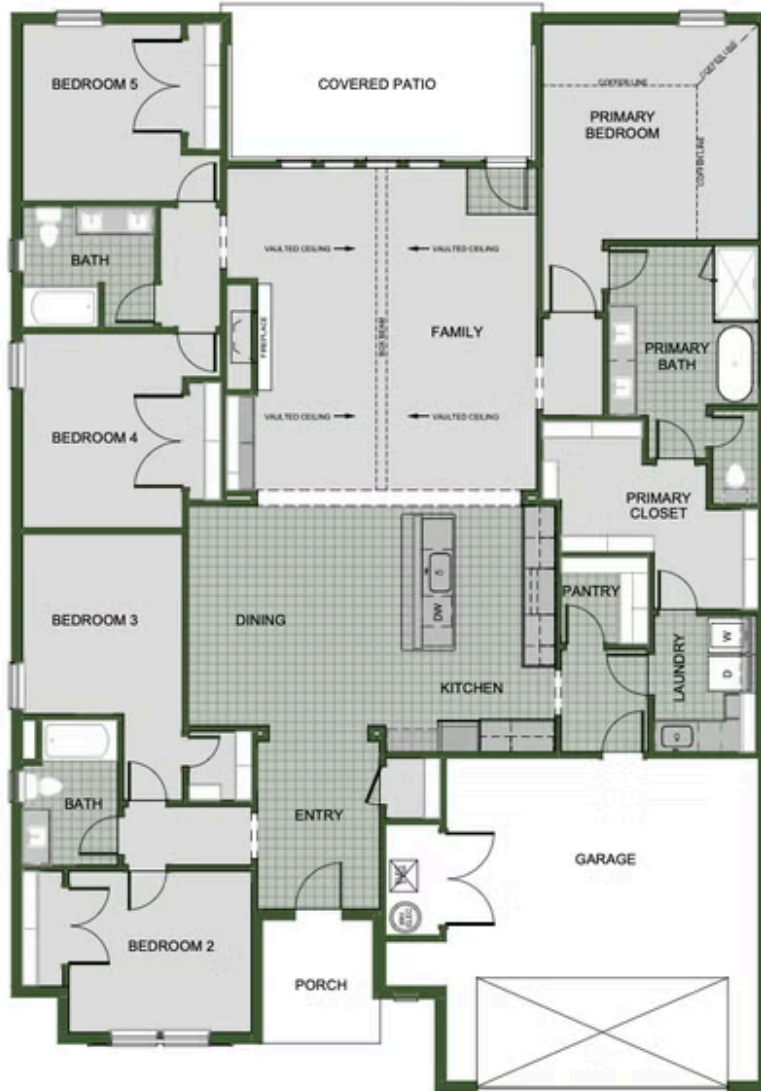

STARTING AT **\$478,000**  5  3  2  2,576 FT<sup>2</sup>

The 2575 floorplan features a 4 to 5 bedroom, 3-bathroom with over 2,500 square feet of living space. This premium floorplan is designed to elevate your living experience with its exceptional features and thoughtful design. Step into a home with impressive 15' high vaulted ceilings, complemented by a stylish stained box beam, and 8' tall front and back doors that enhance ...

**AMENITIES**

SIDEWALKS

COMMUNITY  
POND

NEW LADY 1

NEW LADY 2

NEW LADY 3

2ND MASTER SUITE

5TH BEDROOM