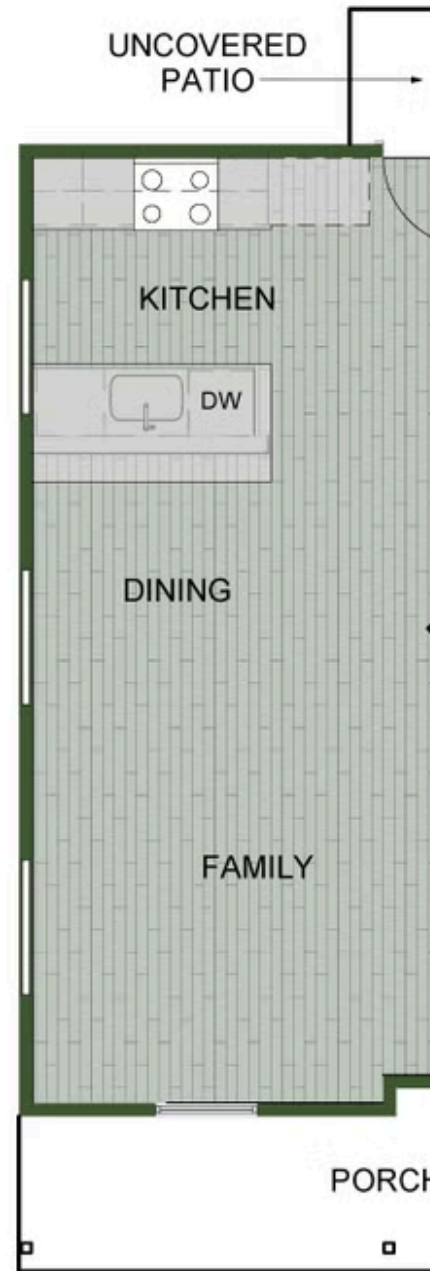

FEATHERSTON WEST

1250-2 Bungalow

Floor Plan

STARTING AT **\$240,000** 🛏️ 2 🚿 2.5 📏 1,233 FT²

This 2 bedroom, 2 1/2 bath 1250 square foot Bungalow Collection floor plan provides a safe, modern and tranquil place for buyers to call home. LVP flooring and carpet in your home with durability and style. Created with the first-time homebuyer or savvy investors in mind, residents can be situated within walking distance of exciting neighborhood amenities, premier school ...

AMENITIES

SIDEWALKS

COMMUNITY
POND

DOG PARK

WALKING
TRAIL

PARK

PICKLEBALL
COURTS

1ST FLOOR

2ND FLOOR - 2ND MASTER OPTION