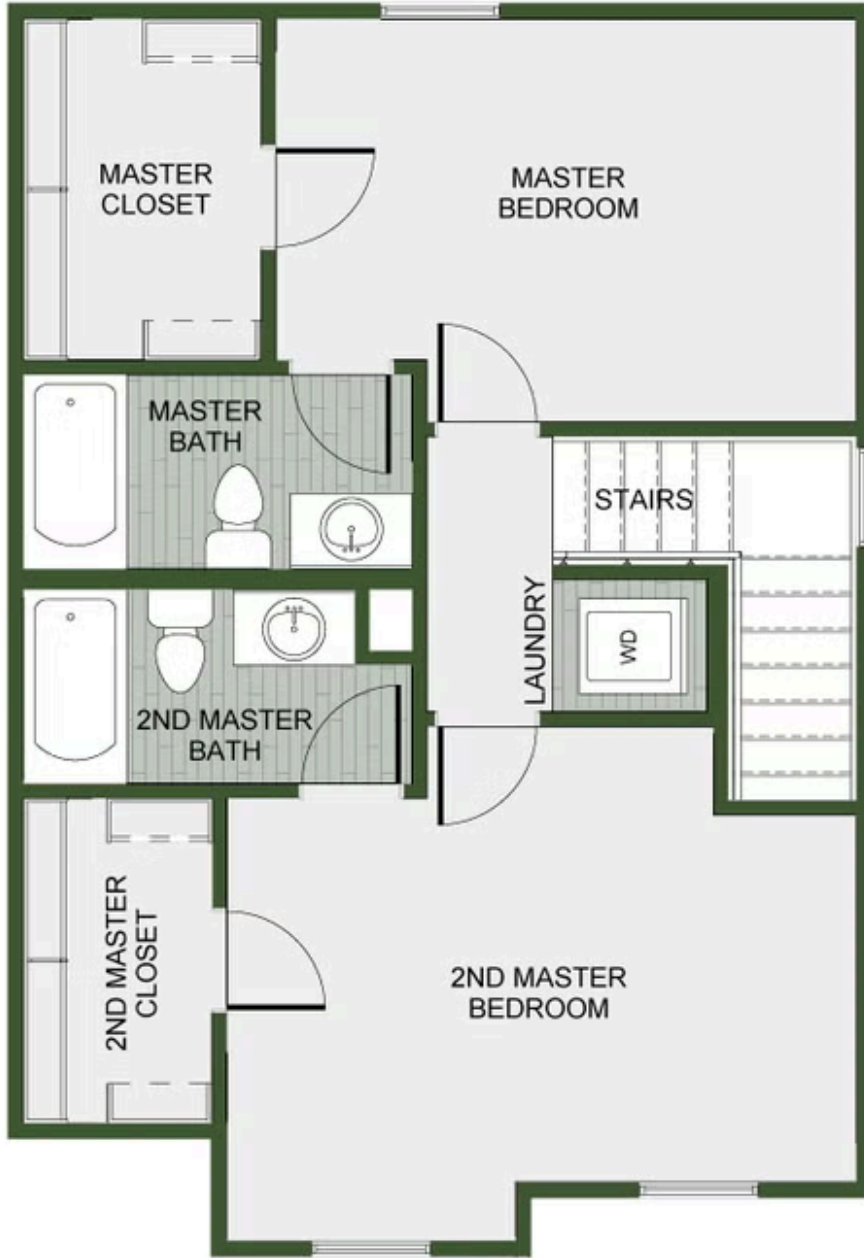

FEATHERSTON WEST
1250-2 Bungalow
Floor Plan

STARTING AT **\$238,000** 2 2.5 1,233 FT²

1250sf, 2 Story Bungalow home with 2 bedrooms and 2.5 bathrooms.

AMENITIES

SIDEWALKS

COMMUNITY
POND

DOG PARK

WALKING
TRAIL

PARK

PICKLEBALL
COURTS

1ST FLOOR

2ND FLOOR - 2ND MASTER OPTION