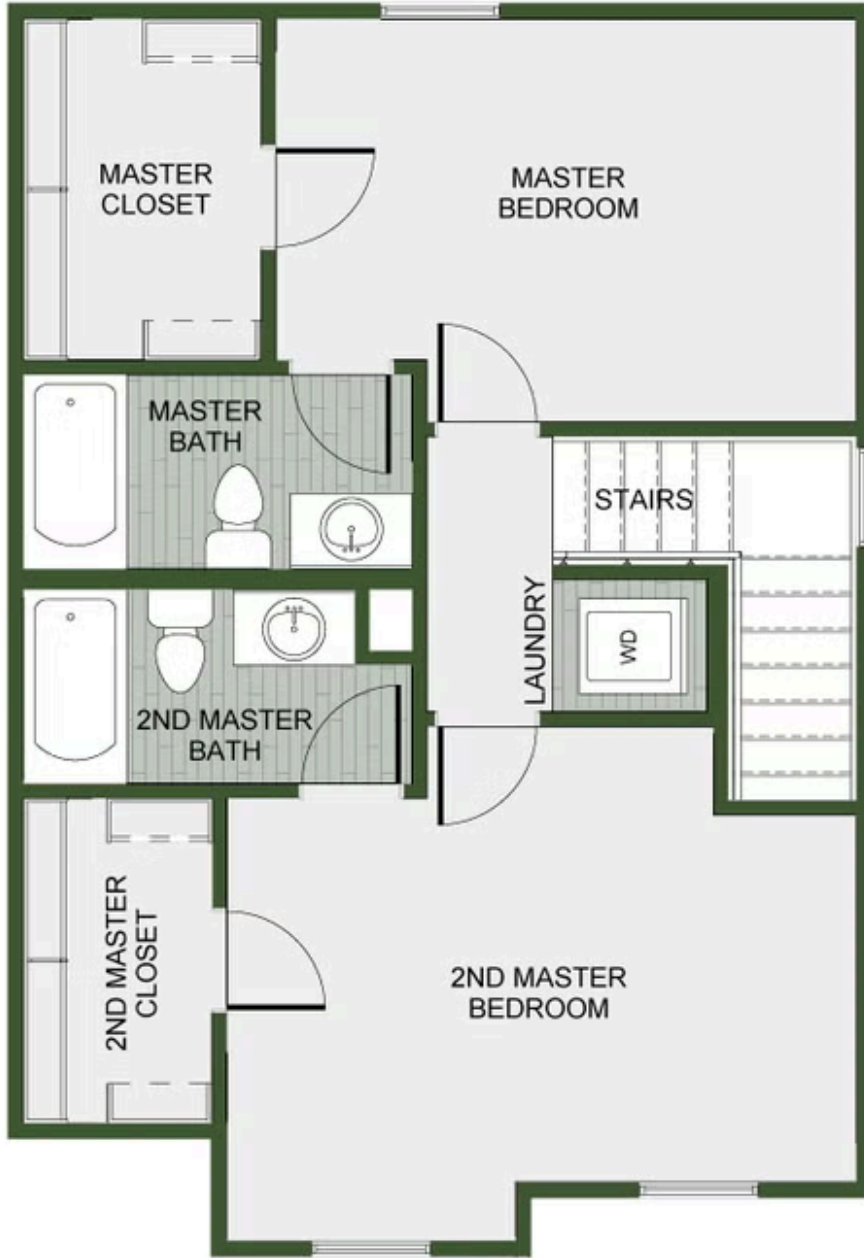

1ST FLOOR

2ND FLOOR - 2ND MASTER OPTION