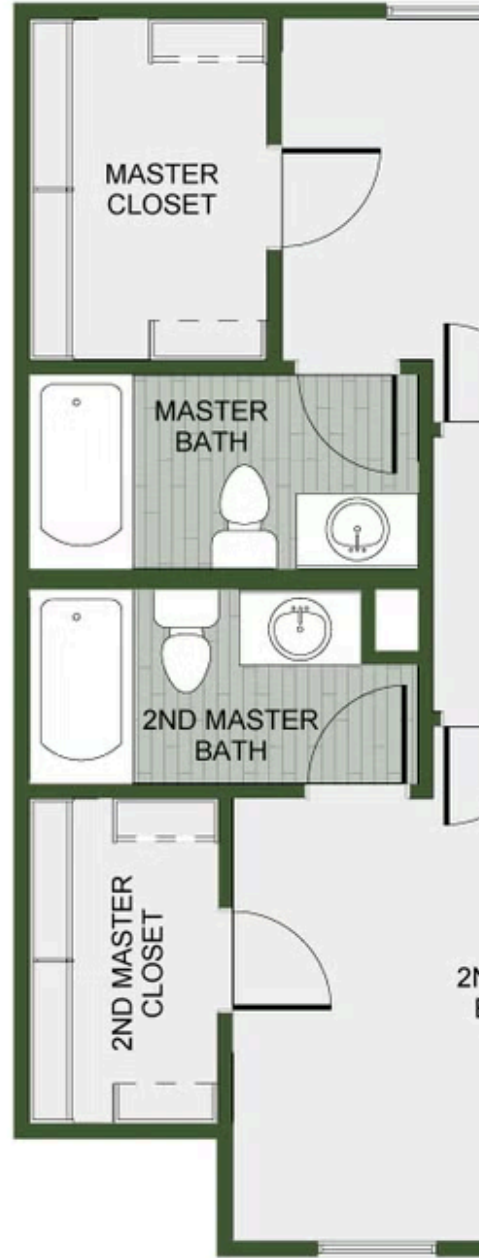

2ND FLOOR - 2ND MASTER OPTION