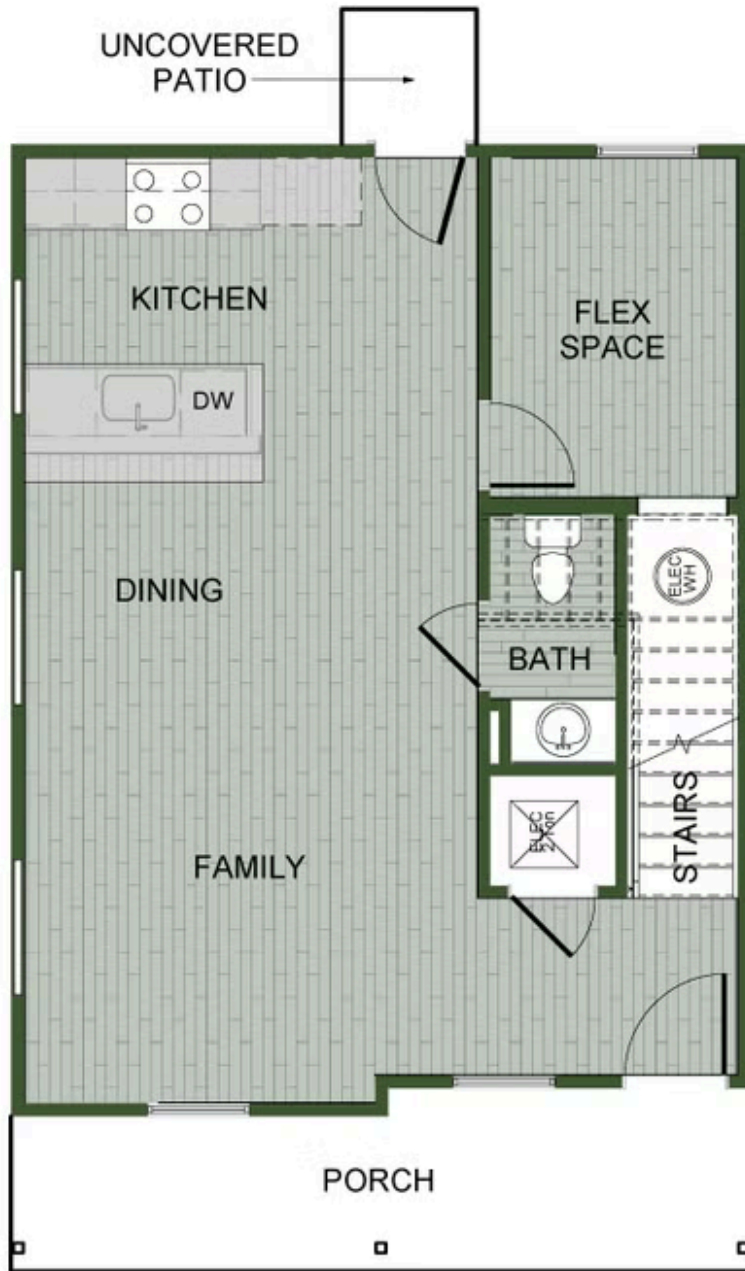

FEATHERSTON WEST
1250-2 Bungalow
Floor Plan

STARTING AT **\$238,000** 2 2.5 1,233 FT²

1250sf, 2 Story Bungalow home with 2 bedrooms and 2.5 bathrooms.

AMENITIES

SIDEWALKS

COMMUNITY
POND

DOG PARK

WALKING
TRAIL

PARK

PICKLEBALL
COURTS

1ST FLOOR

2ND FLOOR - 2ND MASTER OPTION