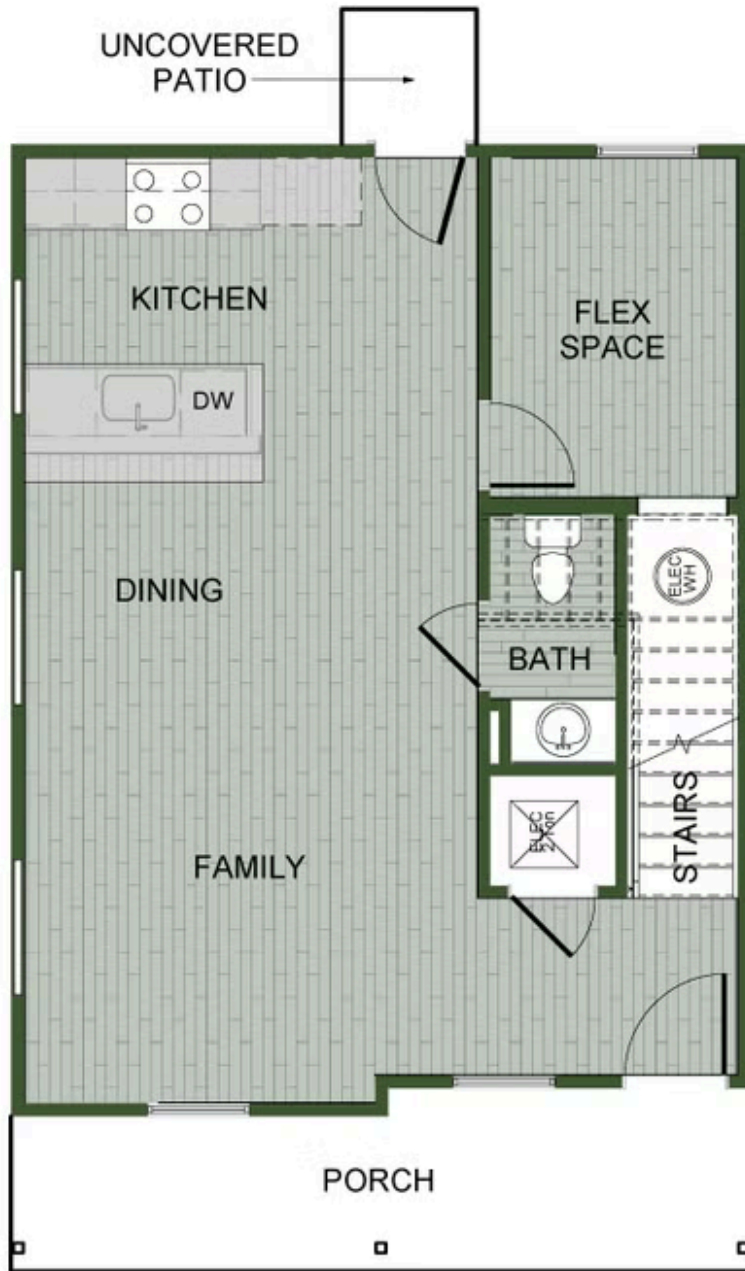

FEATHERSTON WEST

1250-2 Bungalow

Floor Plan

STARTING AT **\$240,000** 🛏️ 2 🚿 2.5 📏 1,233 FT²

This 2 bedroom, 2 1/2 bath 1250 square foot Bungalow Collection floor plan provides a safe, modern and tranquil place for buyers to call home. LVP flooring and carpet in your home with durability and style. Created with the first-time homebuyer or savvy investors in mind, residents can be situated within walking distance of exciting neighborhood amenities, premier school ...

AMENITIES

SIDEWALKS

COMMUNITY
POND

DOG PARK

WALKING
TRAIL

PARK

PICKLEBALL
COURTS

1ST FLOOR

2ND FLOOR - 2ND MASTER OPTION