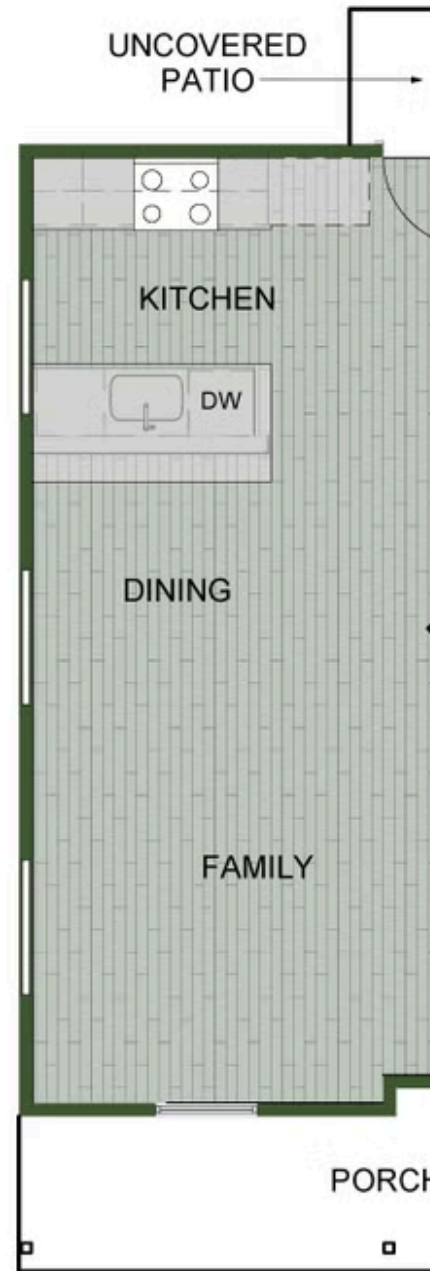

FEATHERSTON WEST
1250-2 Bungalow
Floor Plan

STARTING AT **\$238,000** 2 2.5 1,233 FT²

1250sf, 2 Story Bungalow home with 2 bedrooms and 2.5 bathrooms.

AMENITIES

SIDEWALKS

COMMUNITY
POND

DOG PARK

WALKING
TRAIL

PARK

PICKLEBALL
COURTS

1ST FLOOR

2ND FLOOR - 2ND MASTER OPTION