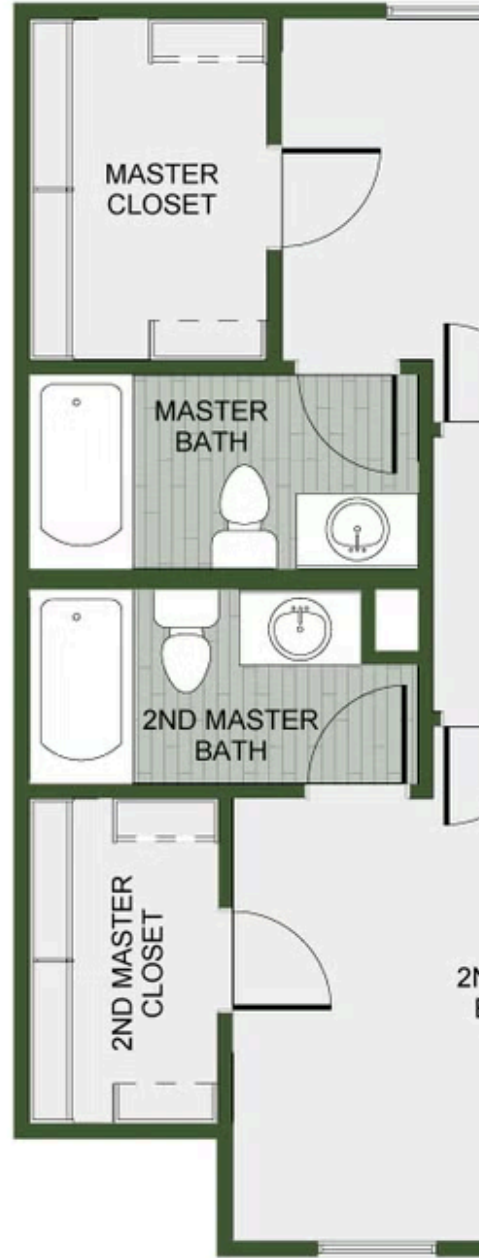

FEATHERSTON WEST
1250-2 Bungalow
Floor Plan

STARTING AT **\$238,000** 2 2.5 1,233 FT²

1250sf, 2 Story Bungalow home with 2 bedrooms and 2.5 bathrooms.

AMENITIES

SIDEWALKS

COMMUNITY
POND

DOG PARK

WALKING
TRAIL

PARK

PICKLEBALL
COURTS

1ST FLOOR

2ND FLOOR - 2ND MASTER OPTION