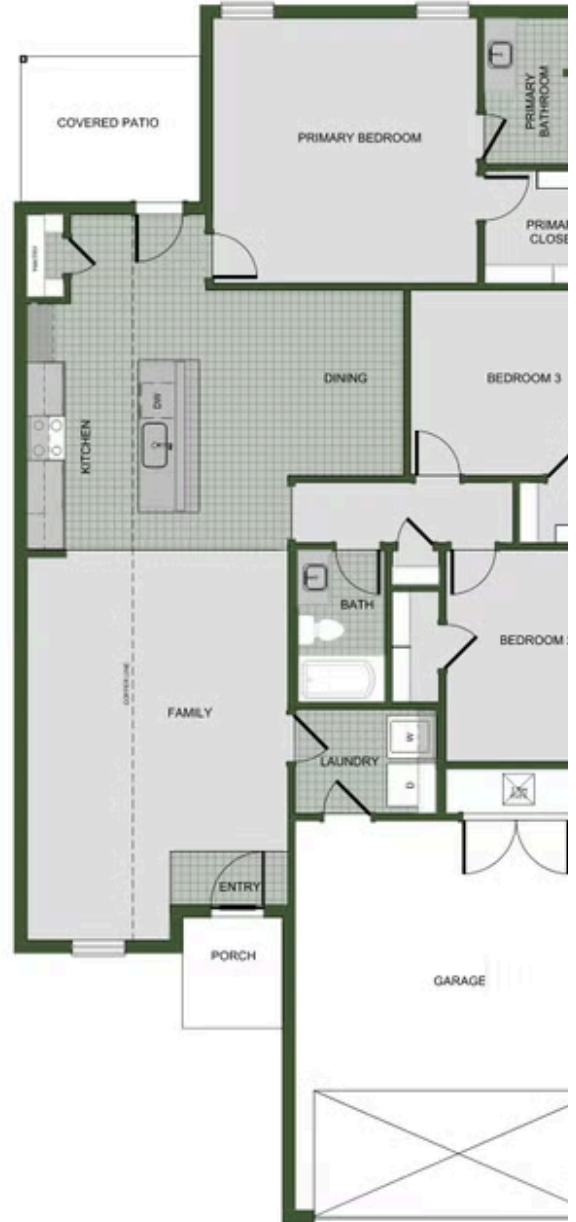

STARTING AT **\$313,000**  3  2  2  1,550 FT²

Our 1550 square feet, 3 bedroom, 2 bathroom floor plan series features an open living area with dedicated dining space and a single-level kitchen island. The linen closet, large pantry, and oversized closets ensure that you will have all of the storage space your heart desires. Enjoy a secluded primary bedroom with plenty of space and a large walk-in closet.

AMENITIES

SIDEWALKS

COMMUNITY
POND

1550