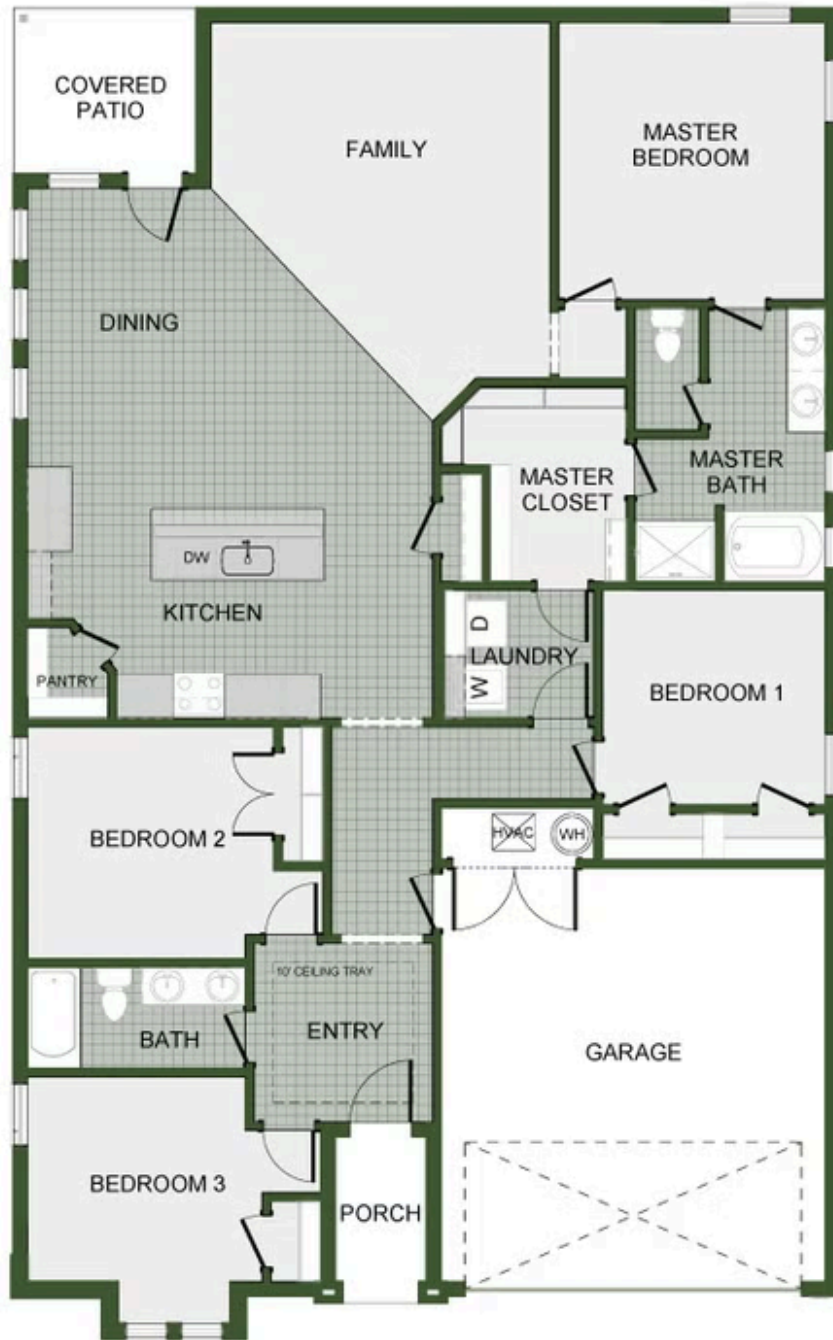

BRITTANY

1950-4