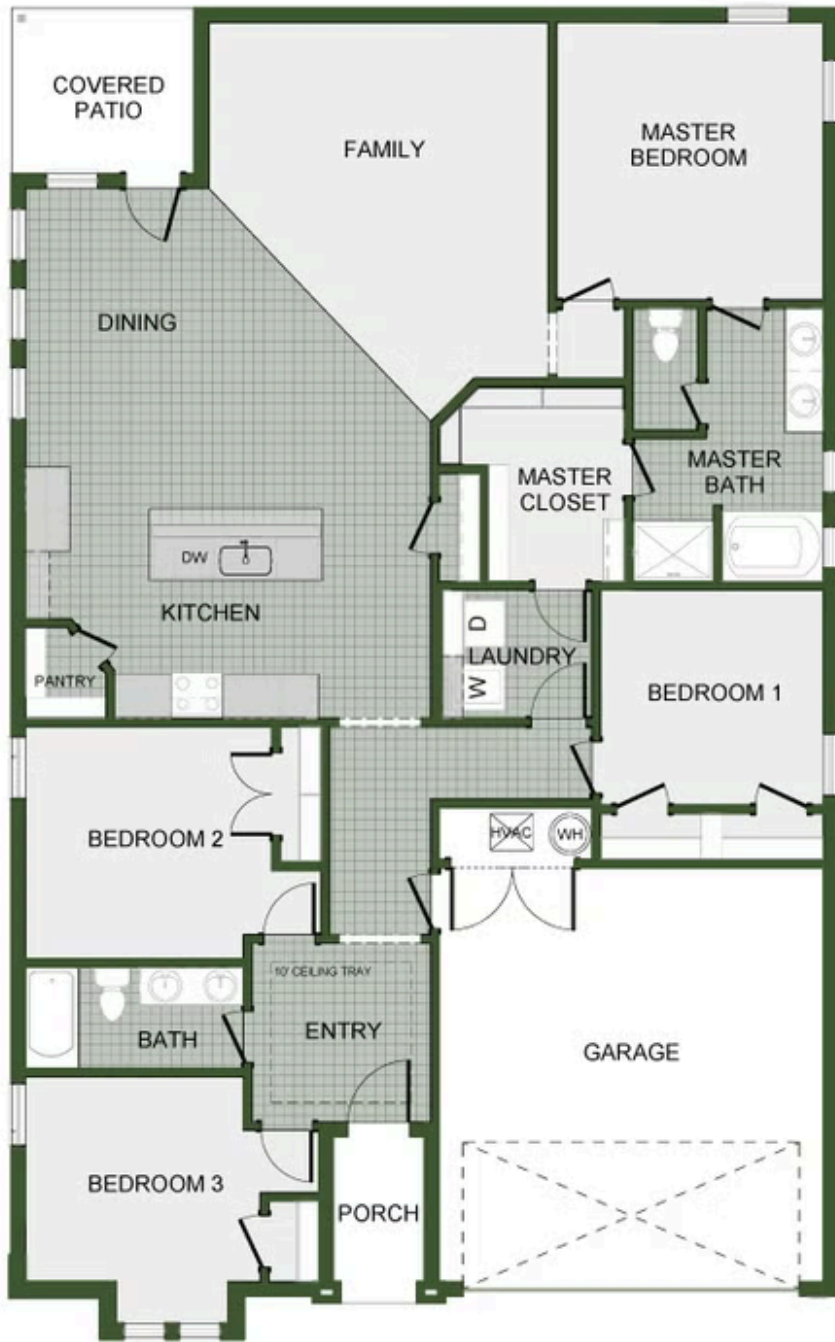

MAGNOLIA LANDING

1950-4

Floor Plan

STARTING AT **\$357,000**  4  2  2  1,950 FT²

This 1950 square foot 4 bedroom, 2 bathroom home features a spacious and open floor plan. The main living area includes a large living room that flows seamlessly into a modern kitchen and dining area, creating the perfect space for entertaining guests. The home includes four bedrooms and two full bathrooms. With its thoughtful design and practical amenities, this home is ...

1950-4