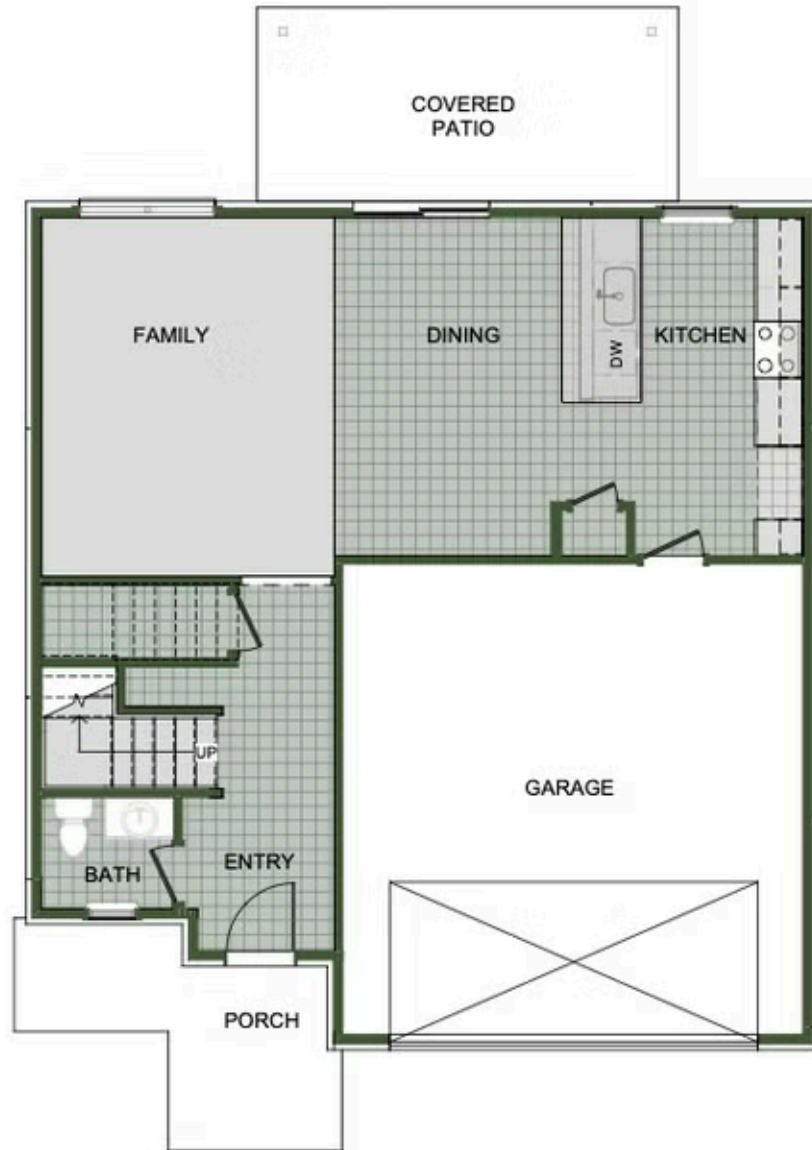

MAGNOLIA LANDING

2000 Two Story

Floor Plan

STARTING AT **\$388,000**  3 - 4  2.5 - 3  2  2,000 FT²

Introducing our 2000 Two Story this 3 - 4 bedroom, 2.5 to 3.5 bathroom with 1979 square foot home is the epitome of versatility for your family's needs! This floor plan offers an open-concept layout on the ground floor, with options for an upstairs loft, a fourth bedroom, or even a bedroom en-suite. Discover a home that adapts to your lifestyle with the 2000 Two Story – w...

FIRST FLOOR

LOFT OPTION

4 BEDROOM EN-SUITE OPTION

4 BEDROOM OPTION