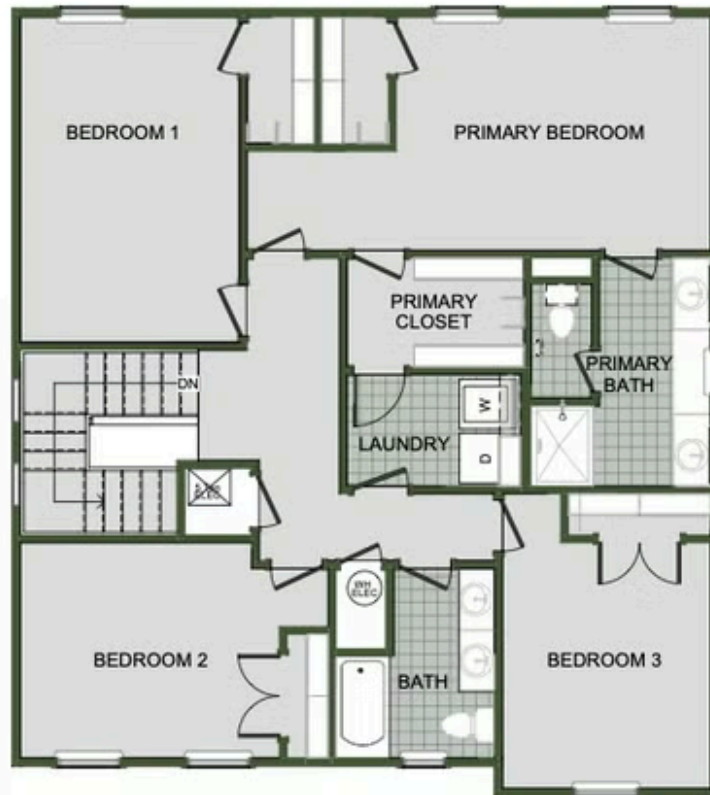

MAGNOLIA LANDING

2000 Two Story

Floor Plan

STARTING AT **\$388,000**  3 - 4  2.5 - 3  2  2,000 FT²

Introducing our 2000 Two Story this 3 - 4 bedroom, 2.5 to 3.5 bathroom with 1979 square foot home is the epitome of versatility for your family's needs! This floor plan offers an open-concept layout on the ground floor, with options for an upstairs loft, a fourth bedroom, or even a bedroom en-suite. Discover a home that adapts to your lifestyle with the 2000 Two Story – w...

FIRST FLOOR

LOFT OPTION

4 BEDROOM EN-SUITE OPTION

4 BEDROOM OPTION