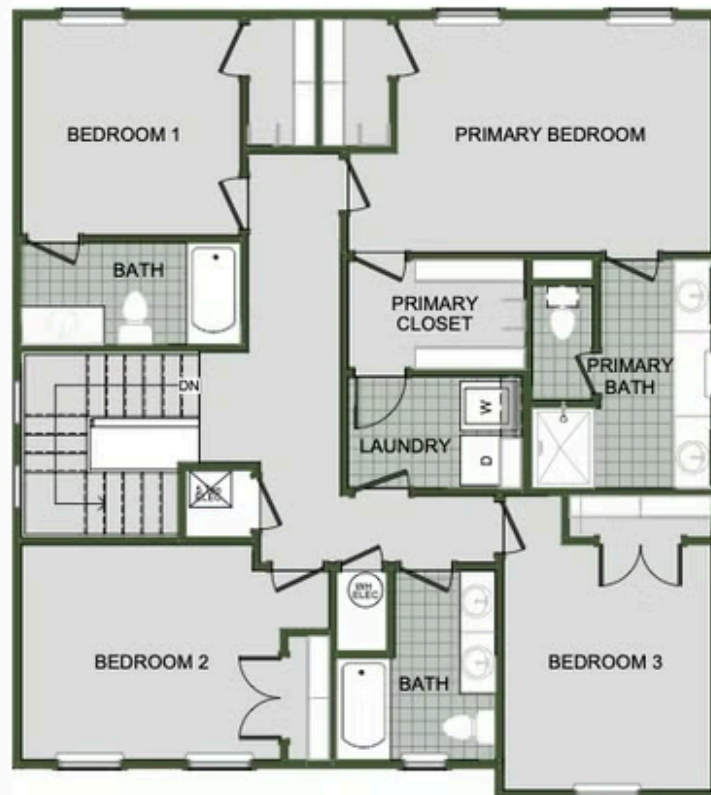

MAGNOLIA LANDING

2000 Two Story

Floor Plan

STARTING AT **\$388,000**  3 - 4  2.5 - 3  2  2,000 FT²

Introducing our 2000 Two Story this 3 - 4 bedroom, 2.5 to 3.5 bathroom with 1979 square foot home is the epitome of versatility for your family's needs! This floor plan offers an open-concept layout on the ground floor, with options for an upstairs loft, a fourth bedroom, or even a bedroom en-suite. Discover a home that adapts to your lifestyle with the 2000 Two Story – w...

FIRST FLOOR

LOFT OPTION

4 BEDROOM EN-SUITE OPTION

4 BEDROOM OPTION