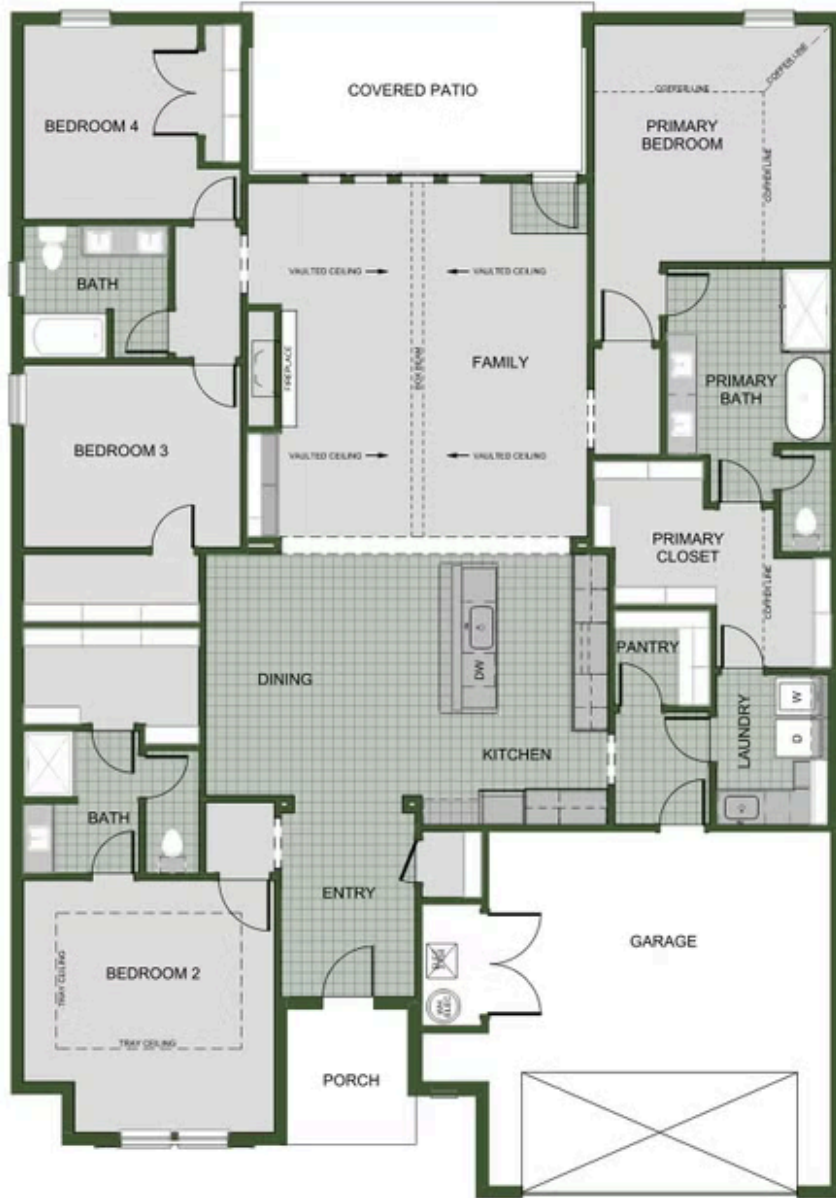

STARTING AT **\$566,000** 🛏 5 🚿 3 🚗 2 🏠 2,576 FT²

The 2575 floorplan features a 4 to 5 bedroom, 3-bathroom with over 2,500 square feet of living space. This premium floorplan is designed to elevate your living experience with its exceptional features and thoughtful design. Step into a home with impressive 15' high vaulted ceilings, complemented by a stylish stained box beam, and 8' tall front and back doors that enhance ...

AMENITIES

POOL

SIDEWALKS

CLUBHOUSE

BASKETBALL
COURT

NEW LADY 1

NEW LADY 2

NEW LADY 3

2ND MASTER SUITE

5TH BEDROOM