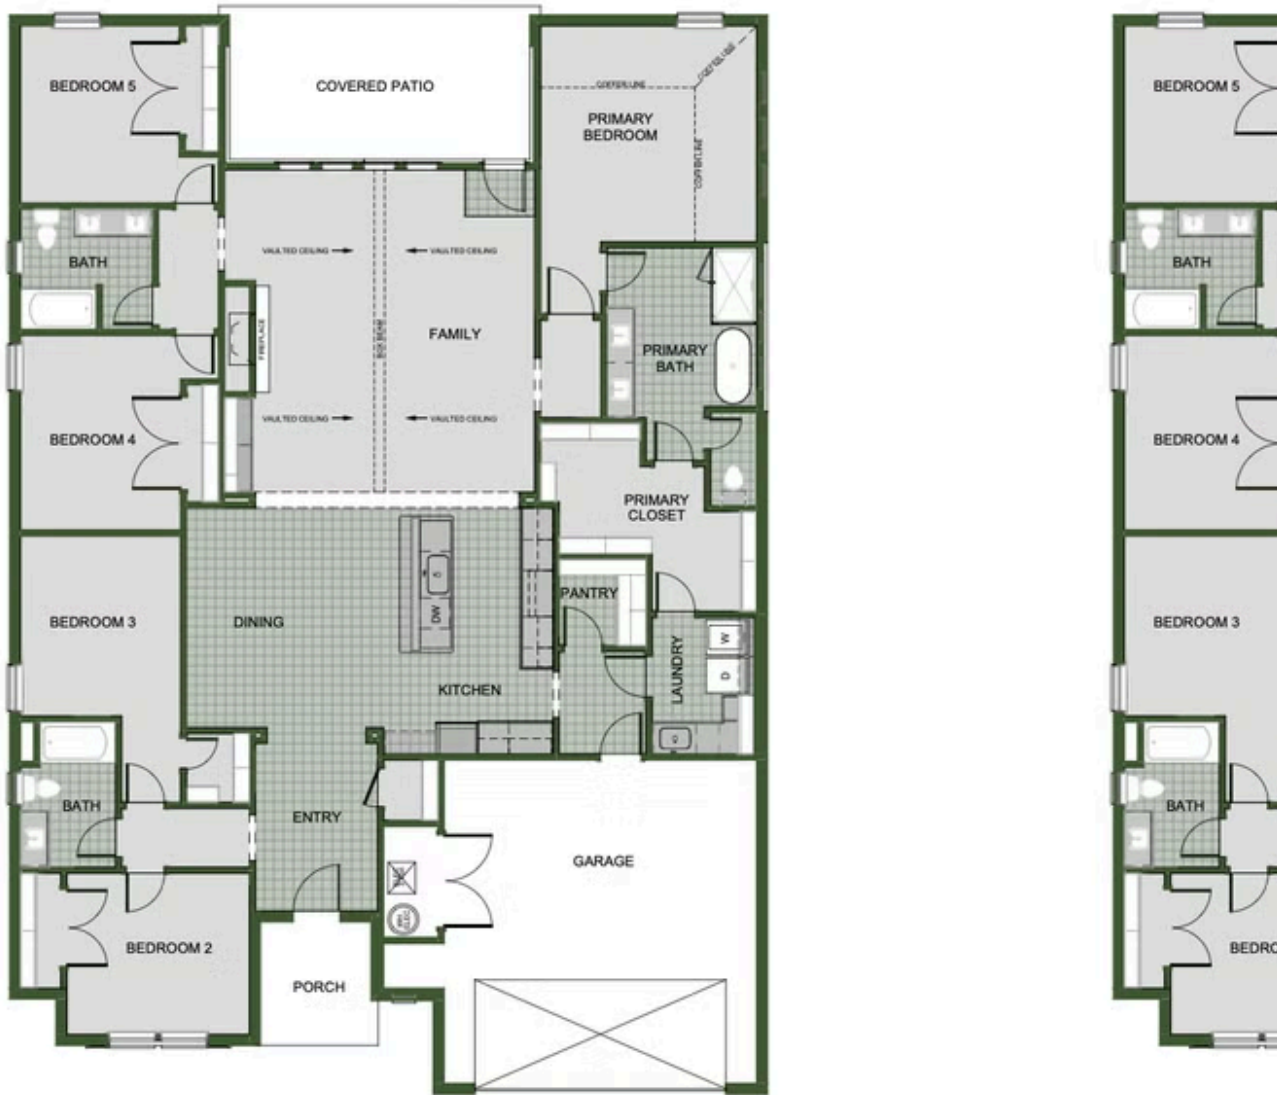

TUSCANY

2575

Floor Plan

STARTING AT **\$566,000** 🛏️ 5 🚿 3 🚗 2 🏠 2,576 FT²

The 2575 floorplan features a 4 to 5 bedroom, 3-bathroom with over 2,500 square feet of living space. This premium floorplan is designed to elevate your living experience with its exceptional features and thoughtful design. Step into a home with impressive 15' high vaulted ceilings, complemented by a stylish stained box beam, and 8' tall front and back doors that enhance ...

2ND MASTER SUITE

5TH BEDROOM