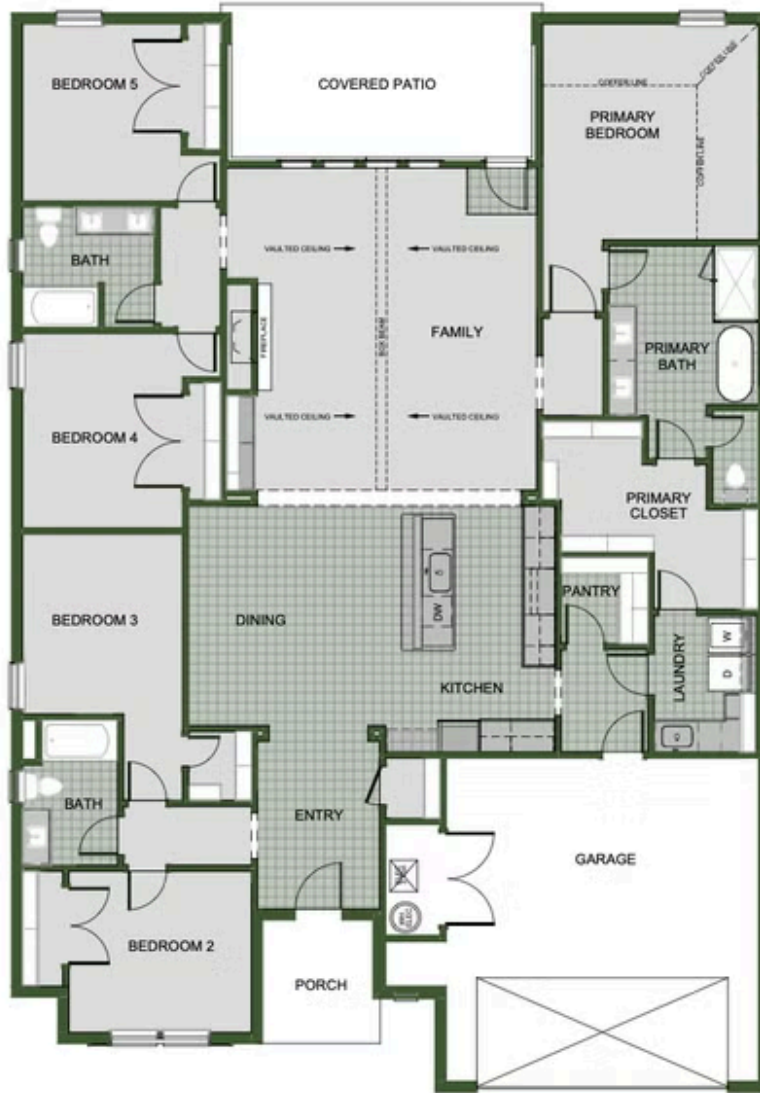

STARTING AT **\$566,000** 🛏 5 🚿 3 🚗 2 🏠 2,576 FT²

The 2575 floorplan features a 4 to 5 bedroom, 3-bathroom with over 2,500 square feet of living space. This premium floorplan is designed to elevate your living experience with its exceptional features and thoughtful design. Step into a home with impressive 15' high vaulted ceilings, complemented by a stylish stained box beam, and 8' tall front and back doors that enhance ...

AMENITIES

POOL

SIDEWALKS

CLUBHOUSE

BASKETBALL
COURT

NEW LADY 1

NEW LADY 2

NEW LADY 3

2ND MASTER SUITE

5TH BEDROOM