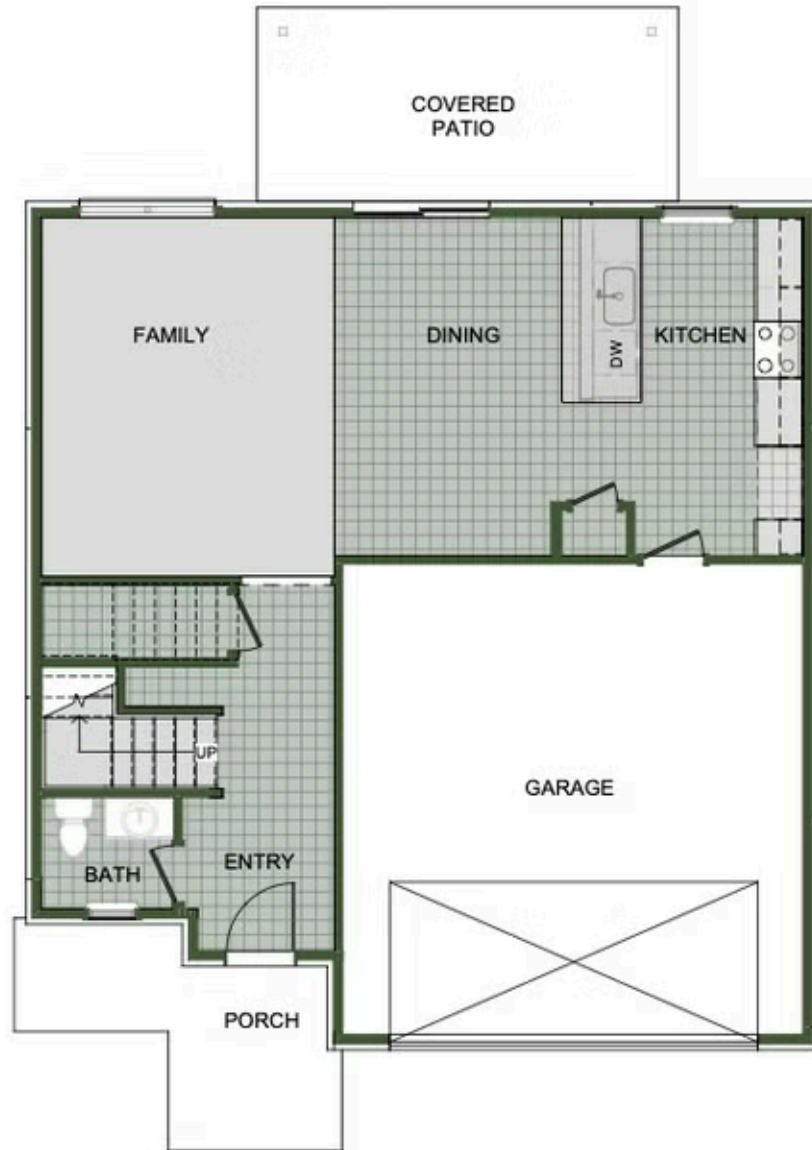

WOODCREST WALK  
**2000 Two Story**  
Floor Plan

STARTING AT **\$437,000**  3 - 4  2.5 - 3  2  2,000 FT<sup>2</sup>

Introducing our 2000 Two Story this 3 - 4 bedroom, 2.5 to 3.5 bathroom with 1979 square foot home is the epitome of versatility for your family's needs! This floor plan offers an open-concept layout on the ground floor, with options for an upstairs loft, a fourth bedroom, or even a bedroom en-suite. Discover a home that adapts to your lifestyle with the 2000 Two Story – w...

**AMENITIES**

SIDEWALKS

COMMUNITY  
POND

GREENSPACE

FIRST FLOOR

LOFT OPTION

4 BEDROOM EN-SUITE OPTION

4 BEDROOM OPTION