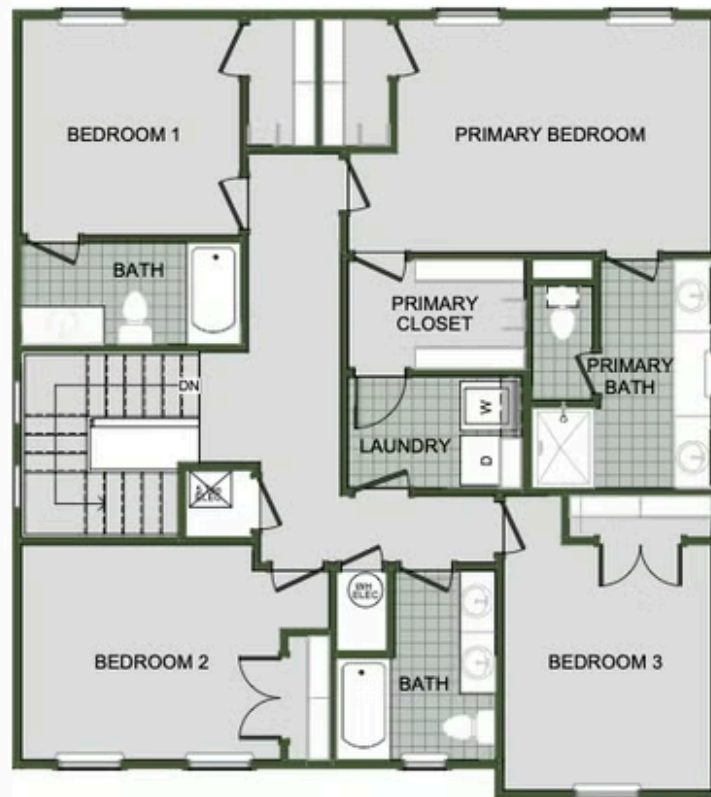

WOODCREST WALK  
**2000 Two Story**  
Floor Plan

STARTING AT **\$437,000**  3 - 4  2.5 - 3  2  2,000 FT<sup>2</sup>

Introducing our 2000 Two Story this 3 - 4 bedroom, 2.5 to 3.5 bathroom with 1979 square foot home is the epitome of versatility for your family's needs! This floor plan offers an open-concept layout on the ground floor, with options for an upstairs loft, a fourth bedroom, or even a bedroom en-suite. Discover a home that adapts to your lifestyle with the 2000 Two Story – w...

**AMENITIES**

SIDEWALKS

COMMUNITY  
POND

GREENSPACE

FIRST FLOOR

LOFT OPTION

4 BEDROOM EN-SUITE OPTION

4 BEDROOM OPTION