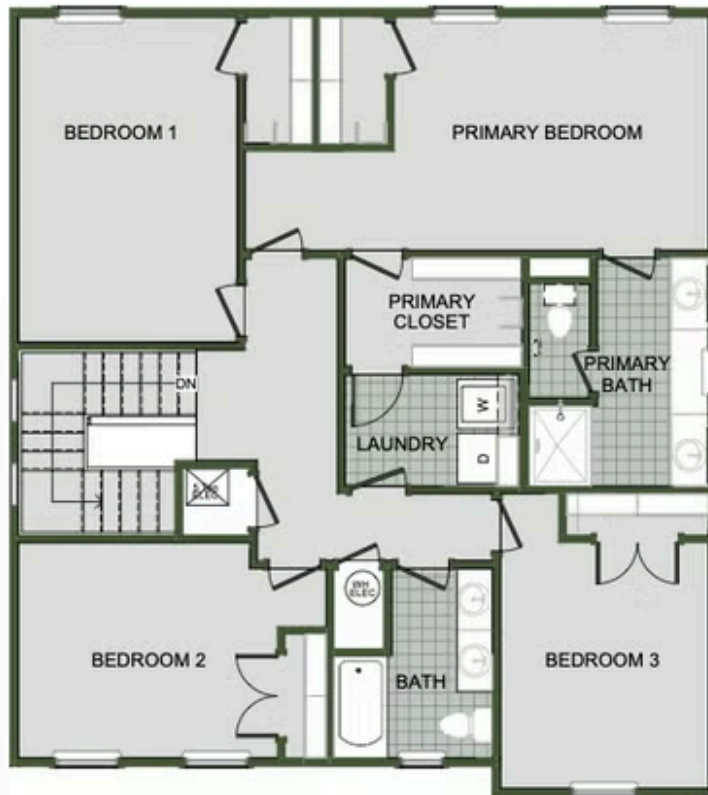

WOODCREST WALK  
**2000 Two Story**  
Floor Plan

STARTING AT **\$437,000**  3 - 4  2.5 - 3  2  2,000 FT<sup>2</sup>

Introducing our 2000 Two Story this 3 - 4 bedroom, 2.5 to 3.5 bathroom with 1979 square foot home is the epitome of versatility for your family's needs! This floor plan offers an open-concept layout on the ground floor, with options for an upstairs loft, a fourth bedroom, or even a bedroom en-suite. Discover a home that adapts to your lifestyle with the 2000 Two Story – w...

**AMENITIES**

SIDEWALKS

COMMUNITY  
POND

GREENSPACE

FIRST FLOOR

LOFT OPTION

4 BEDROOM EN-SUITE OPTION

4 BEDROOM OPTION