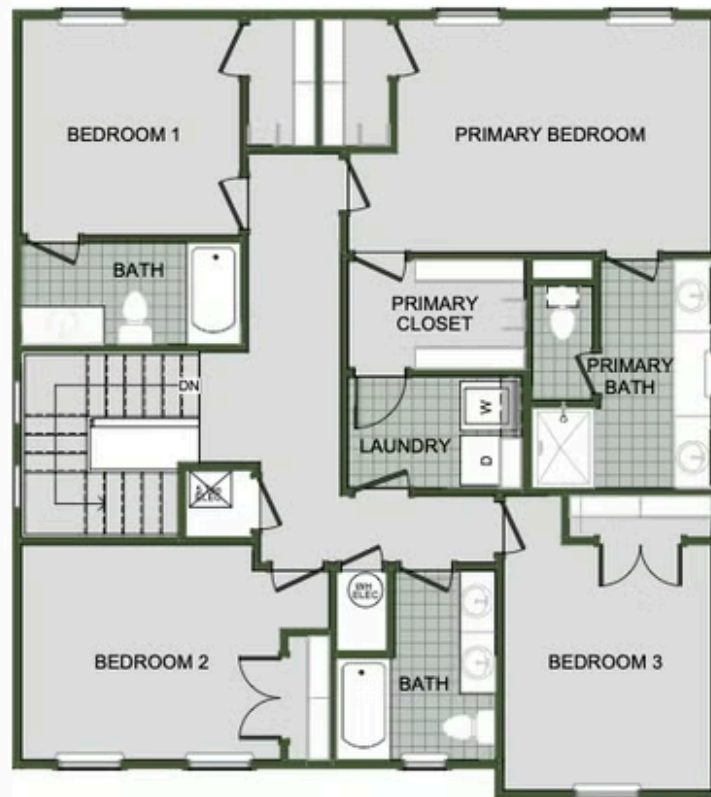

# 2000 Two Story

Floor Plan

STARTING AT **\$412,000**  3 - 4  2.5 - 3  2  2,000 FT<sup>2</sup>

Introducing our 2000 Two Story this 3 - 4 bedroom, 2.5 to 3.5 bathroom with 1979 square foot home is the epitome of versatility for your family's needs! This floor plan offers an open-concept layout on the ground floor, with options for an upstairs loft, a fourth bedroom, or even a bedroom en-suite. Discover a home that adapts to your lifestyle with the 2000 Two Story – w...

FIRST FLOOR

LOFT OPTION

4 BEDROOM EN-SUITE OPTION

4 BEDROOM OPTION