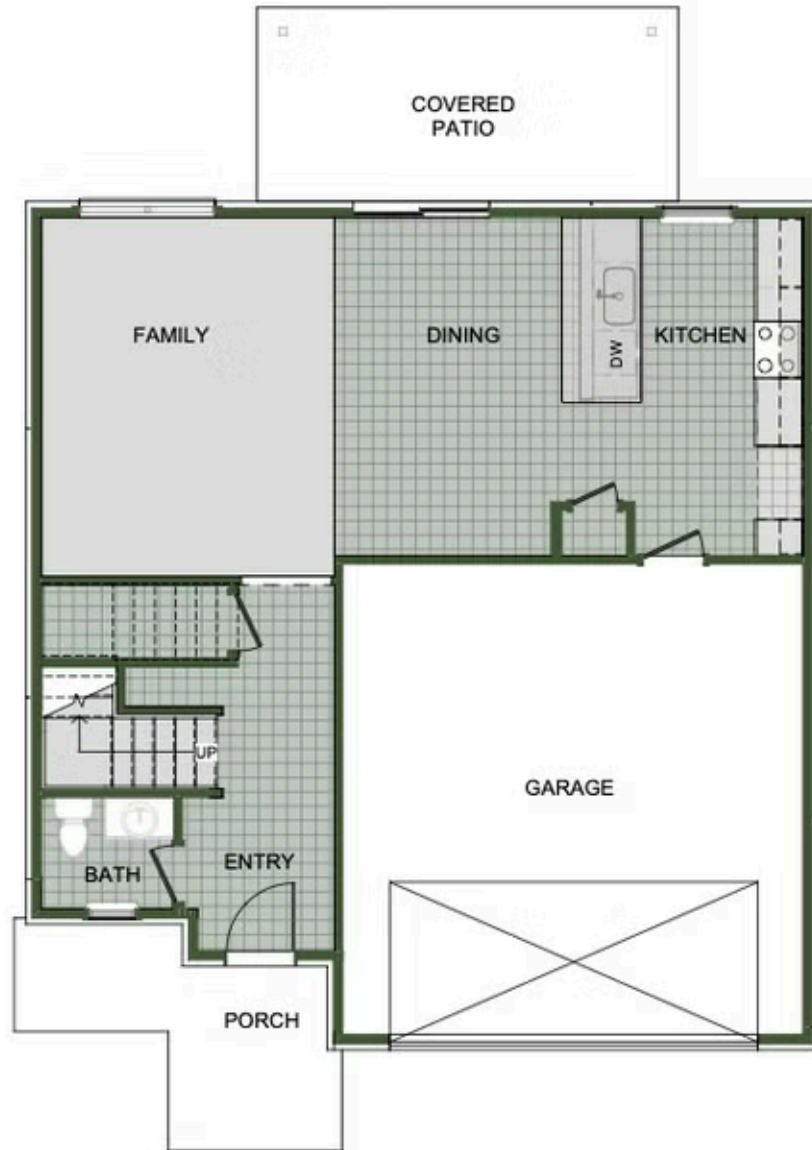

# 2000 Two Story

Floor Plan

STARTING AT **\$412,000**  3 - 4  2.5 - 3  2  2,000 FT<sup>2</sup>

Introducing our 2000 Two Story this 3 - 4 bedroom, 2.5 to 3.5 bathroom with 1979 square foot home is the epitome of versatility for your family's needs! This floor plan offers an open-concept layout on the ground floor, with options for an upstairs loft, a fourth bedroom, or even a bedroom en-suite. Discover a home that adapts to your lifestyle with the 2000 Two Story – w...

FIRST FLOOR

LOFT OPTION

4 BEDROOM EN-SUITE OPTION

4 BEDROOM OPTION