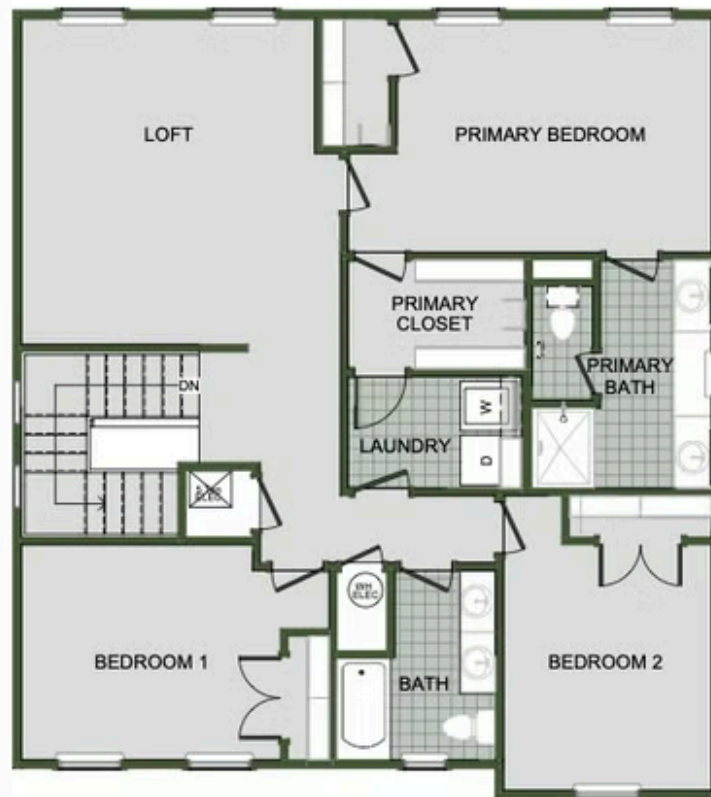

# 2000 Two Story

Floor Plan

STARTING AT **\$412,000**  3 - 4  2.5 - 3  2  2,000 FT<sup>2</sup>

Introducing our 2000 Two Story this 3 - 4 bedroom, 2.5 to 3.5 bathroom with 1979 square foot home is the epitome of versatility for your family's needs! This floor plan offers an open-concept layout on the ground floor, with options for an upstairs loft, a fourth bedroom, or even a bedroom en-suite. Discover a home that adapts to your lifestyle with the 2000 Two Story – w...

FIRST FLOOR

LOFT OPTION

4 BEDROOM EN-SUITE OPTION

4 BEDROOM OPTION