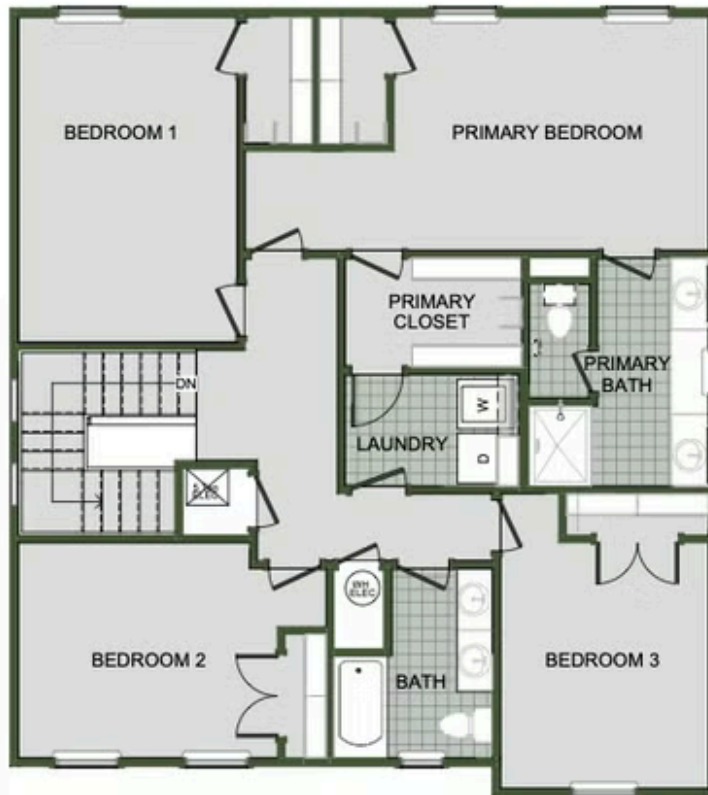

# 2000 Two Story

Floor Plan

STARTING AT **\$412,000**  3 - 4  2.5 - 3  2  2,000 FT<sup>2</sup>

Introducing our 2000 Two Story this 3 - 4 bedroom, 2.5 to 3.5 bathroom with 1979 square foot home is the epitome of versatility for your family's needs! This floor plan offers an open-concept layout on the ground floor, with options for an upstairs loft, a fourth bedroom, or even a bedroom en-suite. Discover a home that adapts to your lifestyle with the 2000 Two Story – w...

FIRST FLOOR

LOFT OPTION

4 BEDROOM EN-SUITE OPTION

4 BEDROOM OPTION