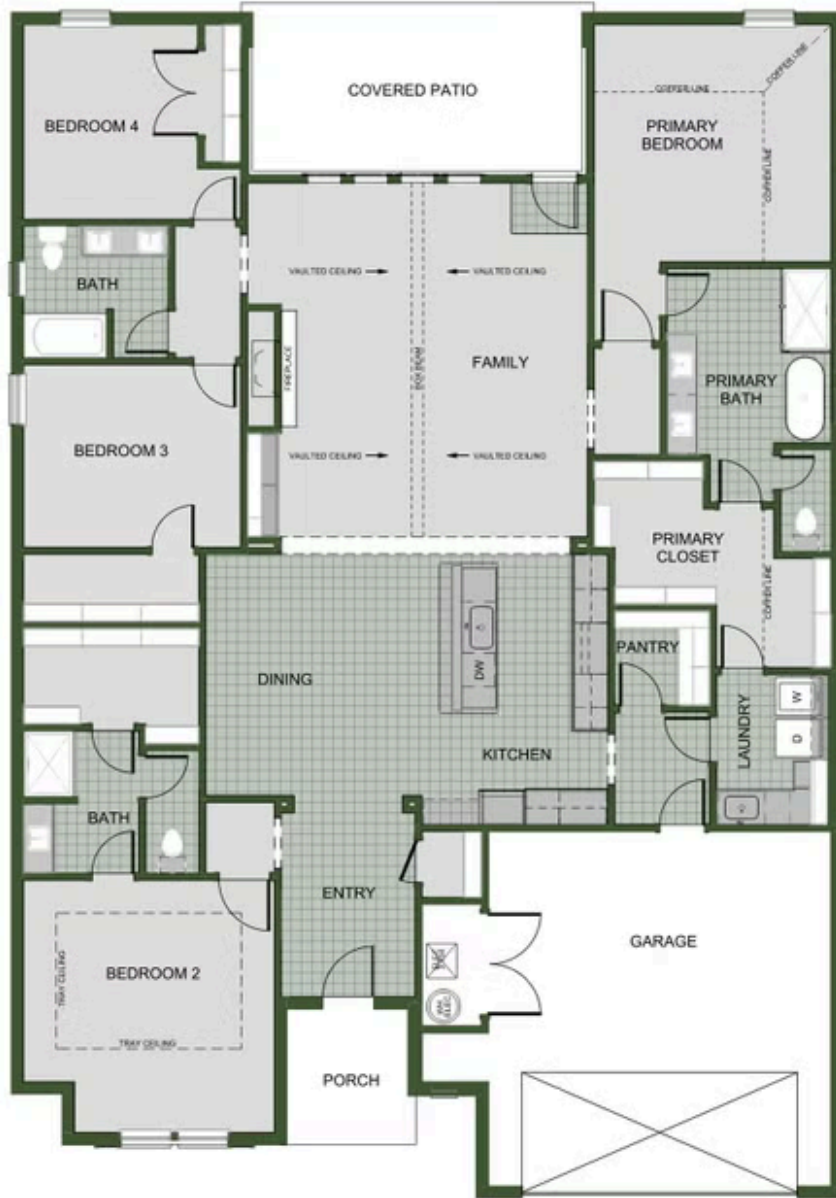

STARTING AT \$559,000  5  3  2  2,576 FT<sup>2</sup>

The 2575 floorplan features a 4 to 5 bedroom, 3-bathroom with over 2,500 square feet of living space. This premium floorplan is designed to elevate your living experience with its exceptional features and thoughtful design. Step into a home with impressive 15' high vaulted ceilings, complemented by a stylish stained box beam, and 8' tall front and back doors that enhance ...

#### AMENITIES

BIKE TRAIL

NEW LADY 1

NEW LADY 2

NEW LADY 3

2ND MASTER SUITE