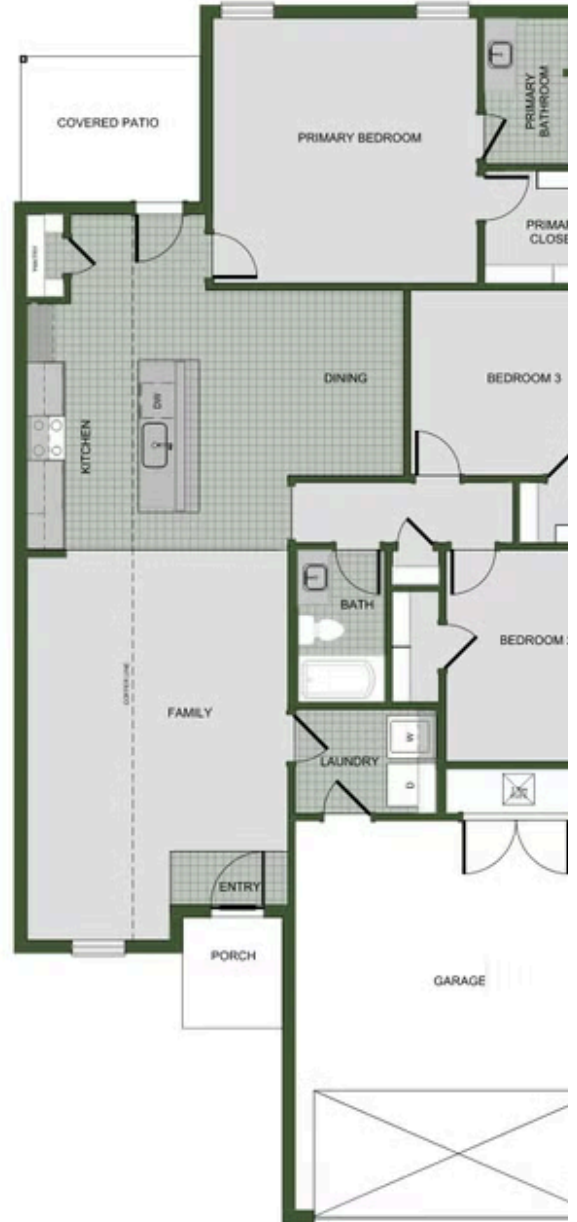

CONCORD

1550

Floor Plan

STARTING AT **\$309,000**  3  2  2  1,550 FT²

Our 1550 square feet, 3 bedroom, 2 bathroom floor plan series features an open living area with dedicated dining space and a single-level kitchen island. The linen closet, large pantry, and oversized closets ensure that you will have all of the storage space your heart desires. Enjoy a secluded primary bedroom with plenty of space and a large walk-in closet.