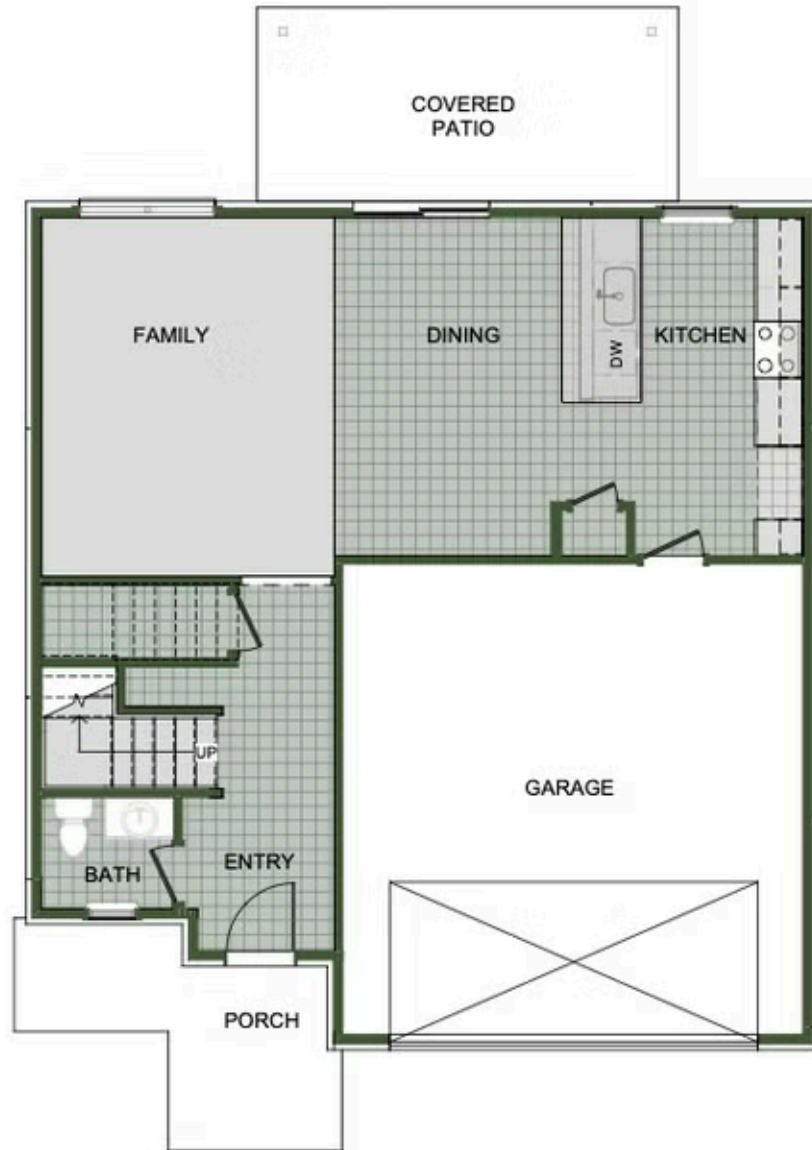

CONCORD

2000 Two Story

Floor Plan

STARTING AT **\$365,000**  3 - 4  2.5 - 3  2  2,000 FT²

Introducing our 2000 Two Story this 3 - 4 bedroom, 2.5 to 3.5 bathroom with 1979 square foot home is the epitome of versatility for your family's needs! This floor plan offers an open-concept layout on the ground floor, with options for an upstairs loft, a fourth bedroom, or even a bedroom en-suite. Discover a home that adapts to your lifestyle with the 2000 Two Story – w...

FIRST FLOOR

LOFT OPTION

4 BEDROOM EN-SUITE OPTION

4 BEDROOM OPTION