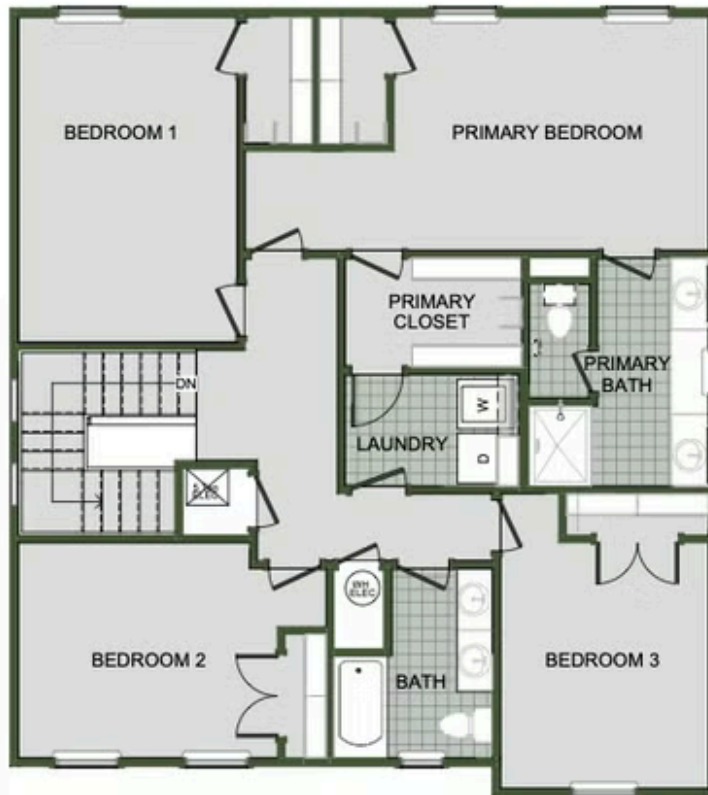

CONCORD

2000 Two Story

Floor Plan

STARTING AT **\$365,000**  3 - 4  2.5 - 3  2  2,000 FT²

Introducing our 2000 Two Story this 3 - 4 bedroom, 2.5 to 3.5 bathroom with 1979 square foot home is the epitome of versatility for your family's needs! This floor plan offers an open-concept layout on the ground floor, with options for an upstairs loft, a fourth bedroom, or even a bedroom en-suite. Discover a home that adapts to your lifestyle with the 2000 Two Story – w...

FIRST FLOOR

LOFT OPTION

4 BEDROOM EN-SUITE OPTION

4 BEDROOM OPTION