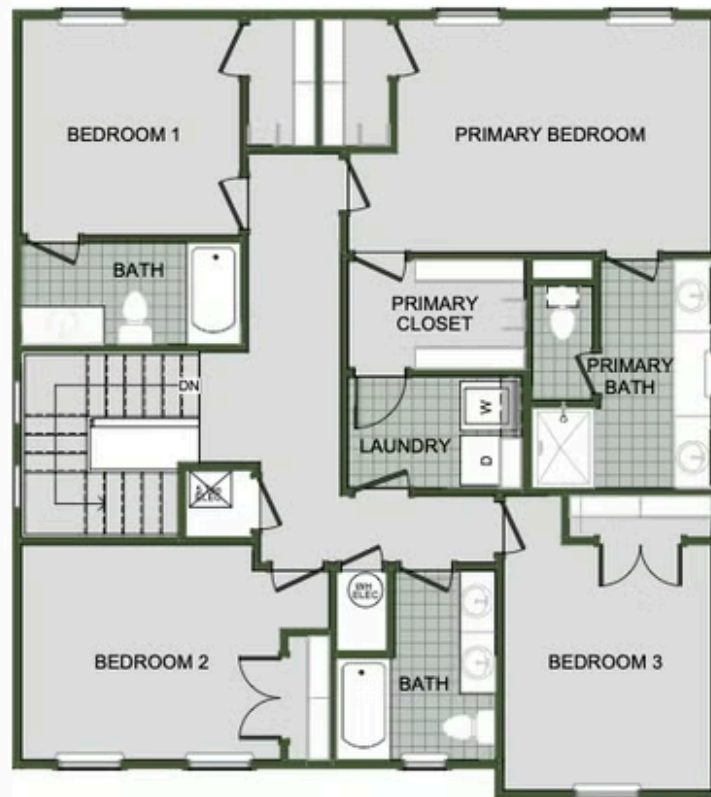

CONCORD

2000 Two Story

Floor Plan

STARTING AT **\$365,000**  3 - 4  2.5 - 3  2  2,000 FT²

Introducing our 2000 Two Story this 3 - 4 bedroom, 2.5 to 3.5 bathroom with 1979 square foot home is the epitome of versatility for your family's needs! This floor plan offers an open-concept layout on the ground floor, with options for an upstairs loft, a fourth bedroom, or even a bedroom en-suite. Discover a home that adapts to your lifestyle with the 2000 Two Story – w...

FIRST FLOOR

LOFT OPTION

4 BEDROOM EN-SUITE OPTION

4 BEDROOM OPTION