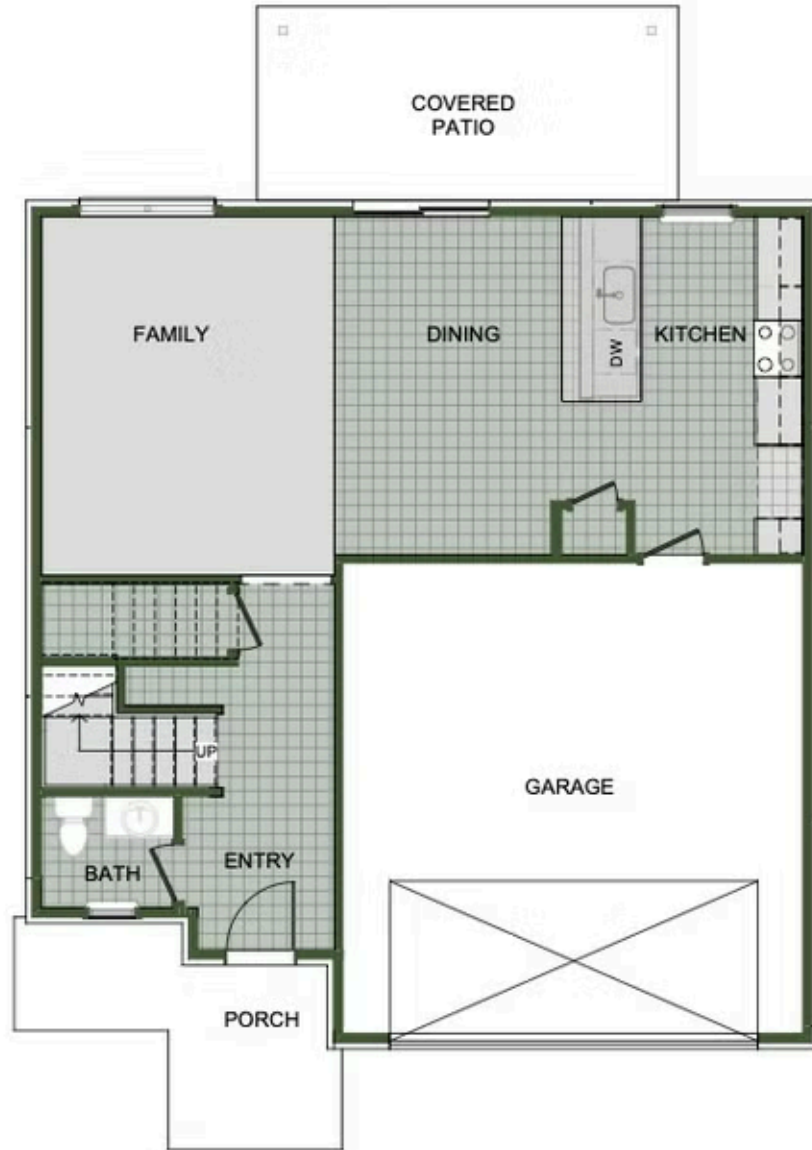

CONCORD

2000 Two Story

Floor Plan

STARTING AT **\$367,000** 3 - 4 2.5 - 3 2 2,000 FT²

Introducing our 2000 Two Story this 3 - 4 bedroom, 2.5 to 3.5 bathroom with 1979 square foot home is the epitome of versatility for your family's needs! This floor plan offers an open-concept layout on the ground floor, with options for an upstairs loft, a fourth bedroom, or even a bedroom en-suite. Discover a home that adapts to your lifestyle with the 2000 Two Story – w...

AMENITIES

SIDEWALKS

RURAL
DEVELOPMENT
FINANCING

FIRST FLOOR

LOFT OPTION

4 BEDROOM EN-SUITE OPTION

4 BEDROOM OPTION