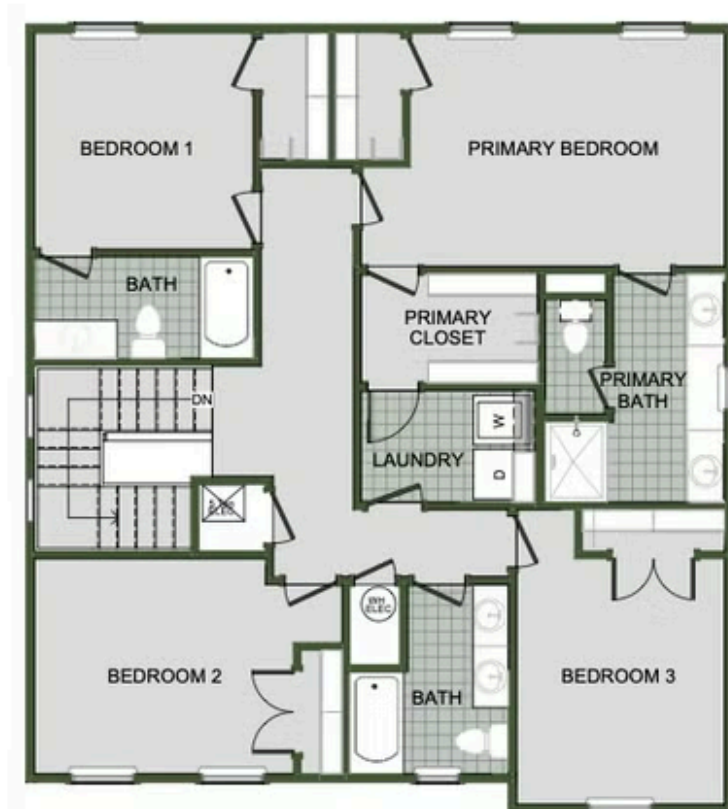

CONCORD

2000 Two Story

Floor Plan

STARTING AT **\$367,000** 3 - 4 2.5 - 3 2 2,000 FT²

Introducing our 2000 Two Story this 3 - 4 bedroom, 2.5 to 3.5 bathroom with 1979 square foot home is the epitome of versatility for your family's needs! This floor plan offers an open-concept layout on the ground floor, with options for an upstairs loft, a fourth bedroom, or even a bedroom en-suite. Discover a home that adapts to your lifestyle with the 2000 Two Story – w...

AMENITIES

SIDEWALKS

RURAL
DEVELOPMENT
FINANCING

FIRST FLOOR

LOFT OPTION

4 BEDROOM EN-SUITE OPTION

4 BEDROOM OPTION