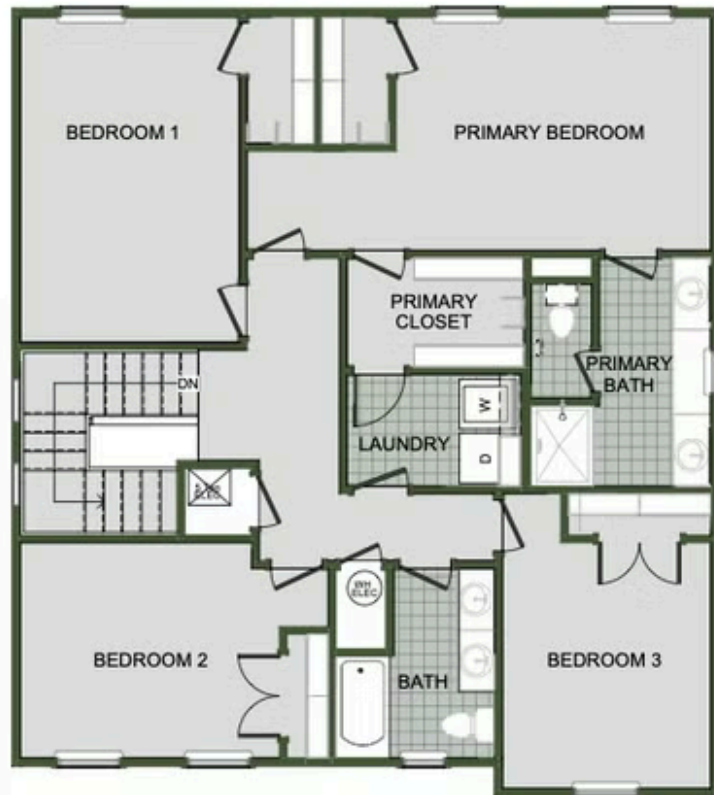

CONCORD

2000 Two Story

Floor Plan

STARTING AT **\$367,000** 3 - 4 2.5 - 3 2 2,000 FT²

Introducing our 2000 Two Story this 3 - 4 bedroom, 2.5 to 3.5 bathroom with 1979 square foot home is the epitome of versatility for your family's needs! This floor plan offers an open-concept layout on the ground floor, with options for an upstairs loft, a fourth bedroom, or even a bedroom en-suite. Discover a home that adapts to your lifestyle with the 2000 Two Story – w...

AMENITIES

SIDEWALKS

RURAL
DEVELOPMENT
FINANCING

FIRST FLOOR

LOFT OPTION

4 BEDROOM EN-SUITE OPTION

4 BEDROOM OPTION