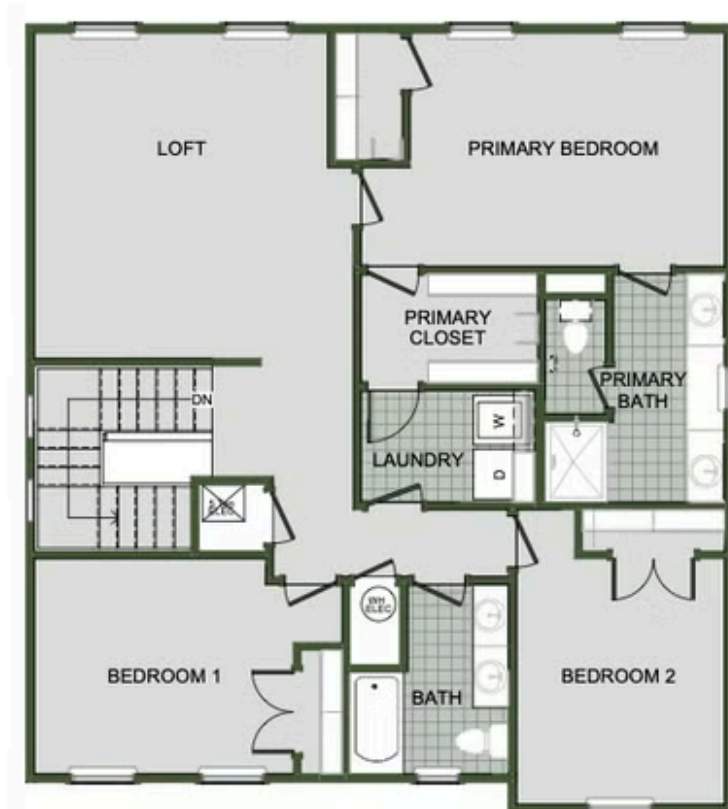

CONCORD

2000 Two Story

Floor Plan

STARTING AT **\$367,000** 3 - 4 2.5 - 3 2 2,000 FT²

Introducing our 2000 Two Story this 3 - 4 bedroom, 2.5 to 3.5 bathroom with 1979 square foot home is the epitome of versatility for your family's needs! This floor plan offers an open-concept layout on the ground floor, with options for an upstairs loft, a fourth bedroom, or even a bedroom en-suite. Discover a home that adapts to your lifestyle with the 2000 Two Story – w...

AMENITIES

SIDEWALKS

RURAL
DEVELOPMENT
FINANCING

FIRST FLOOR

LOFT OPTION

4 BEDROOM EN-SUITE OPTION

4 BEDROOM OPTION