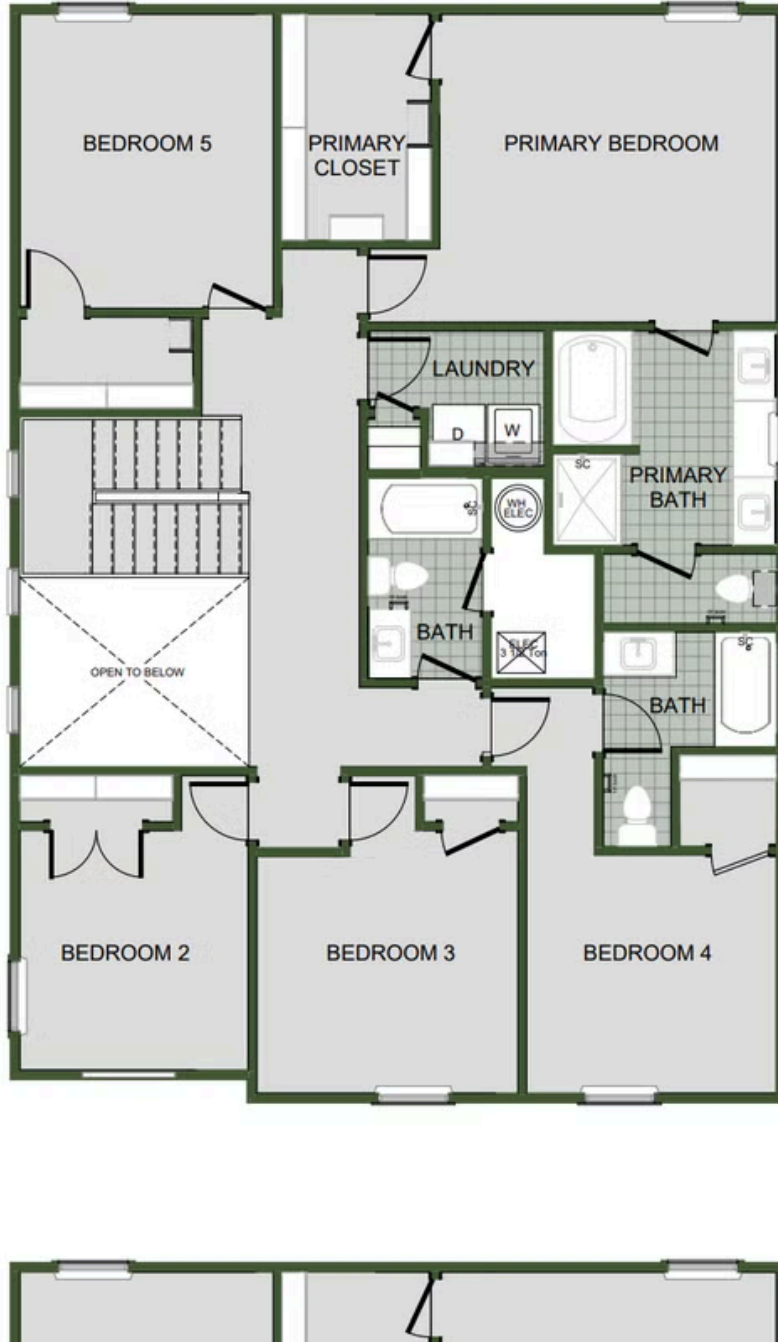

CONCORD

2550 Two Story

Floor Plan

STARTING AT **\$437,000**  4 - 5  2.5 - 3  2  2,552 FT²

The 2550 Two-Story floorplan is a 4-5 bed, 2.5-3.5 bath 2552 square feet home that presents a welcoming family space on the first floor, complete with a kitchen pantry and flex space perfect for a home gym or office space. The primary bathroom boasts double vanities for added convenience. This residence is designed to accommodate various entertainment needs and is ideal f...

5TH BEDROOM OPTION

LOFT OPTION