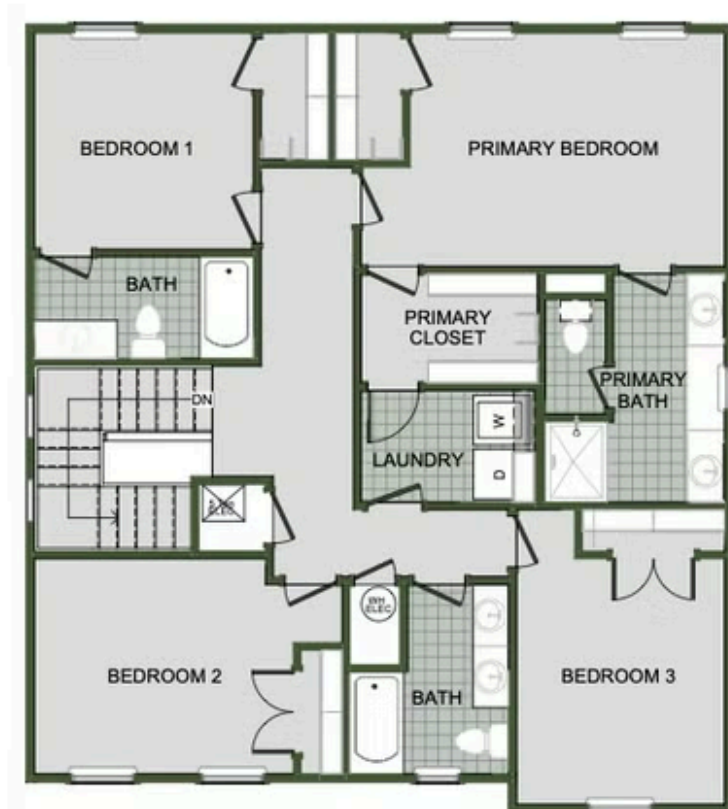

2000 Two Story

Floor Plan

STARTING AT **\$371,000** 🛏️ 3 - 4 🚿 2.5 - 3 🚗 2 📏 2,000 FT²

Introducing our 2000 Two Story this 3 - 4 bedroom, 2.5 to 3.5 bathroom with 1979 square foot home is the epitome of versatility for your family's needs! This floor plan offers an open-concept layout on the ground floor, with options for an upstairs loft, a fourth bedroom, or even a bedroom en-suite. Discover a home that adapts to your lifestyle with the 2000 Two Story – w...

AMENITIES

SIDEWALKS

RURAL
DEVELOPMENT
FINANCING

2000 Two Story

Floor Plan

NEW LADY 1

NEW LADY 2

LEXINGTON

2000 Two Story

Floor Plan

NEW LADY 3

Monday - Saturday: 10 am-6pm
417-626-7000
schubermitchell.com

Materials, specifications, plans, designs, prices, premiums, options & sales programs may change without notice or obligation. All renderings, floor plans, and maps are artist's conception and may not depict actual buildings, fencing, walks, driveways, or landscaping.

FIRST FLOOR

2000 Two Story

Floor Plan

LOFT OPTION

4 BEDROOM EN-SUITE OPTION

4 BEDROOM OPTION