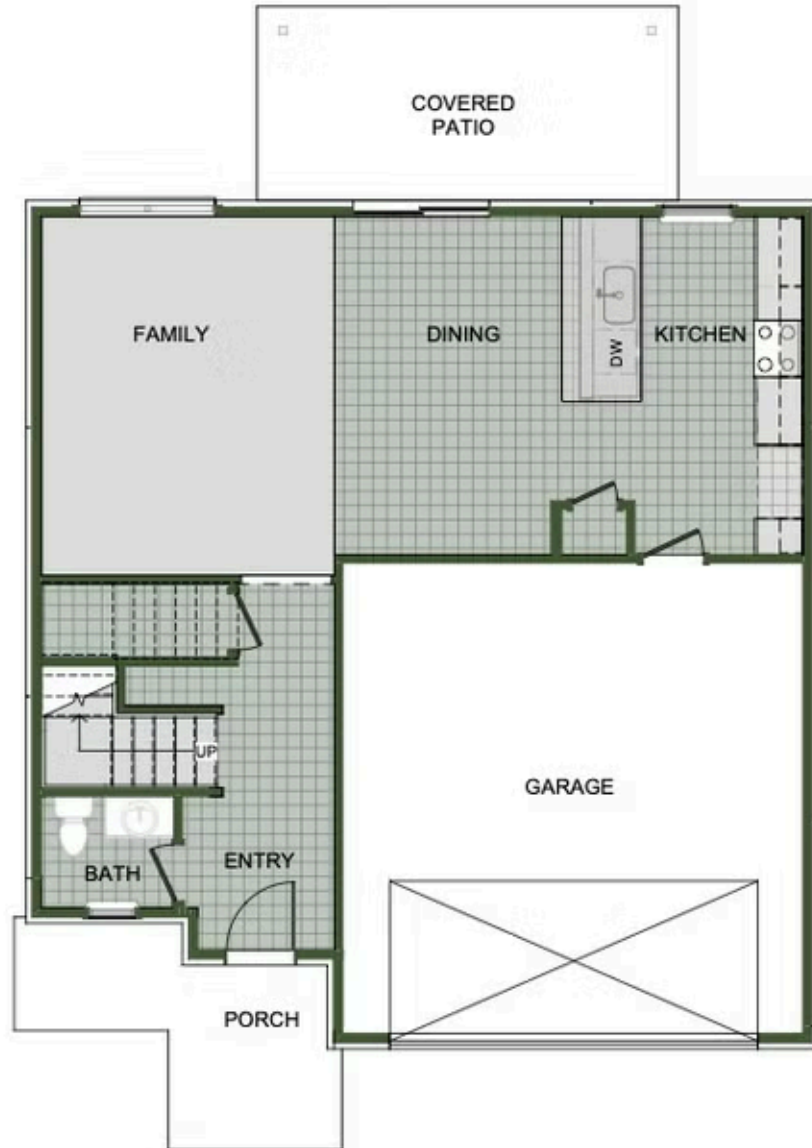

2000 Two Story

Floor Plan

STARTING AT **\$371,000** 🛏️ 3 - 4 🚿 2.5 - 3 🚗 2 📏 2,000 FT²

Introducing our 2000 Two Story this 3 - 4 bedroom, 2.5 to 3.5 bathroom with 1979 square foot home is the epitome of versatility for your family's needs! This floor plan offers an open-concept layout on the ground floor, with options for an upstairs loft, a fourth bedroom, or even a bedroom en-suite. Discover a home that adapts to your lifestyle with the 2000 Two Story – w...

AMENITIES

SIDEWALKS

RURAL
DEVELOPMENT
FINANCING

2000 Two Story

Floor Plan

NEW LADY 1

NEW LADY 2

LEXINGTON

2000 Two Story

Floor Plan

NEW LADY 3

Monday - Saturday: 10 am-6pm
417-626-7000
schubermitchell.com

Materials, specifications, plans, designs, prices, premiums, options & sales programs may change without notice or obligation. All renderings, floor plans, and maps are artist's conception and may not depict actual buildings, fencing, walks, driveways, or landscaping.

FIRST FLOOR

2000 Two Story

Floor Plan

LOFT OPTION

4 BEDROOM EN-SUITE OPTION

4 BEDROOM OPTION