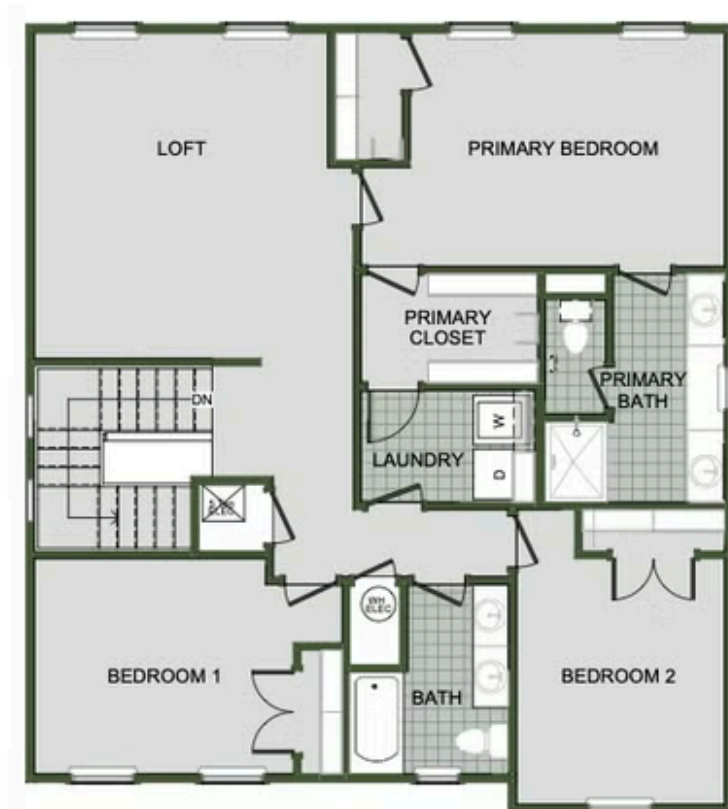

2000 Two Story

Floor Plan

STARTING AT **\$371,000** 🛏️ 3 - 4 🚿 2.5 - 3 🚗 2 📏 2,000 FT²

Introducing our 2000 Two Story this 3 - 4 bedroom, 2.5 to 3.5 bathroom with 1979 square foot home is the epitome of versatility for your family's needs! This floor plan offers an open-concept layout on the ground floor, with options for an upstairs loft, a fourth bedroom, or even a bedroom en-suite. Discover a home that adapts to your lifestyle with the 2000 Two Story – w...

AMENITIES

SIDEWALKS

RURAL
DEVELOPMENT
FINANCING

2000 Two Story

Floor Plan

NEW LADY 1

NEW LADY 2

LEXINGTON

2000 Two Story

Floor Plan

NEW LADY 3

Monday - Saturday: 10 am-6pm
417-626-7000
schubermitchell.com

Materials, specifications, plans, designs, prices, premiums, options & sales programs may change without notice or obligation. All renderings, floor plans, and maps are artist's conception and may not depict actual buildings, fencing, walks, driveways, or landscaping.

FIRST FLOOR

2000 Two Story

Floor Plan

LOFT OPTION

4 BEDROOM EN-SUITE OPTION

4 BEDROOM OPTION