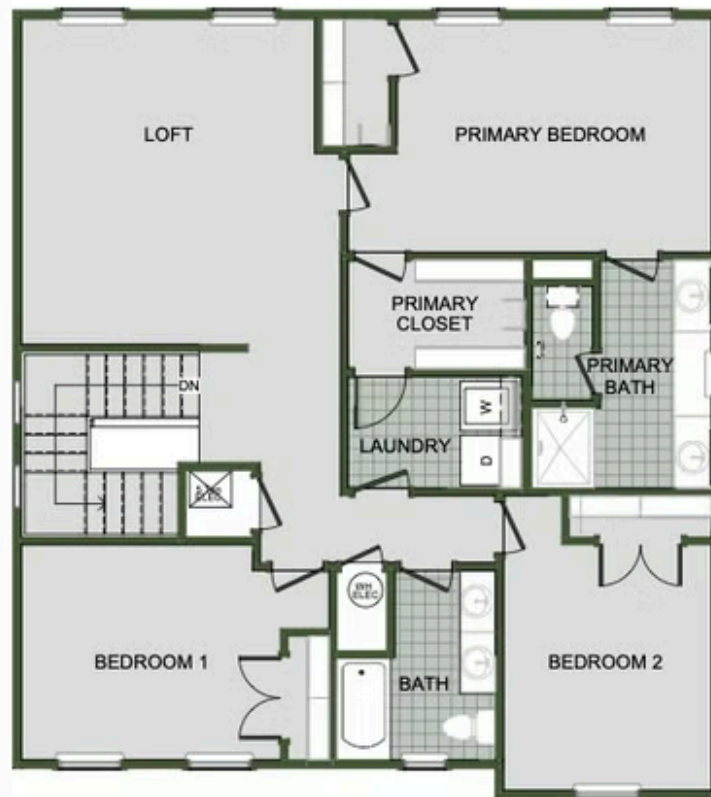

LEXINGTON

2000 Two Story

Floor Plan

STARTING AT **\$371,000** 3 - 4 2.5 - 3 2 2,000 FT²

Introducing our 2000 Two Story this 3 - 4 bedroom, 2.5 to 3.5 bathroom with 1979 square foot home is the epitome of versatility for your family's needs! This floor plan offers an open-concept layout on the ground floor, with options for an upstairs loft, a fourth bedroom, or even a bedroom en-suite. Discover a home that adapts to your lifestyle with the 2000 Two Story – w...

AMENITIES

SIDEWALKS

RURAL
DEVELOPMENT
FINANCING

FIRST FLOOR

LOFT OPTION

4 BEDROOM EN-SUITE OPTION

4 BEDROOM OPTION