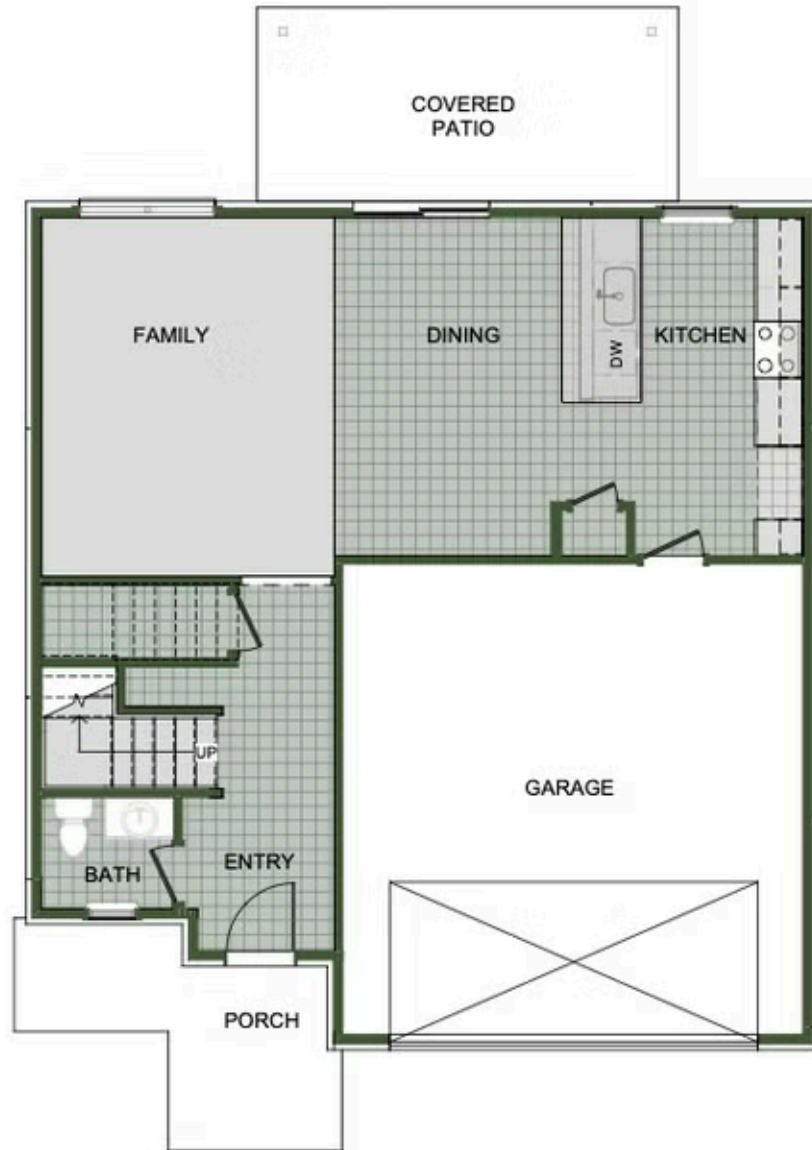

LEXINGTON

2000 Two Story

Floor Plan

STARTING AT **\$371,000** 3 - 4 2.5 - 3 2 2,000 FT²

Introducing our 2000 Two Story this 3 - 4 bedroom, 2.5 to 3.5 bathroom with 1979 square foot home is the epitome of versatility for your family's needs! This floor plan offers an open-concept layout on the ground floor, with options for an upstairs loft, a fourth bedroom, or even a bedroom en-suite. Discover a home that adapts to your lifestyle with the 2000 Two Story – w...

AMENITIES

SIDEWALKS

RURAL
DEVELOPMENT
FINANCING

FIRST FLOOR

LOFT OPTION

4 BEDROOM EN-SUITE OPTION

4 BEDROOM OPTION