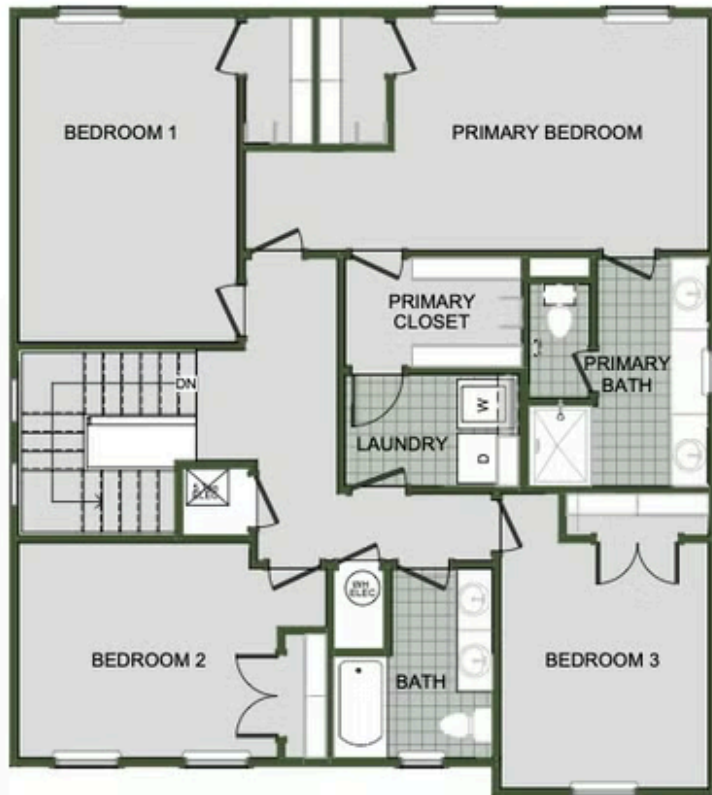

2000 Two Story

Floor Plan

STARTING AT **\$371,000** 🛏️ 3 - 4 🚿 2.5 - 3 🚗 2 📏 2,000 FT²

Introducing our 2000 Two Story this 3 - 4 bedroom, 2.5 to 3.5 bathroom with 1979 square foot home is the epitome of versatility for your family's needs! This floor plan offers an open-concept layout on the ground floor, with options for an upstairs loft, a fourth bedroom, or even a bedroom en-suite. Discover a home that adapts to your lifestyle with the 2000 Two Story – w...

AMENITIES

SIDEWALKS

RURAL
DEVELOPMENT
FINANCING

2000 Two Story

Floor Plan

NEW LADY 1

NEW LADY 2

LEXINGTON

2000 Two Story

Floor Plan

NEW LADY 3

Monday - Saturday: 10 am-6pm
417-626-7000
schubermitchell.com

Materials, specifications, plans, designs, prices, premiums, options & sales programs may change without notice or obligation. All renderings, floor plans, and maps are artist's conception and may not depict actual buildings, fencing, walks, driveways, or landscaping.

FIRST FLOOR

2000 Two Story

Floor Plan

LOFT OPTION

4 BEDROOM EN-SUITE OPTION

4 BEDROOM OPTION