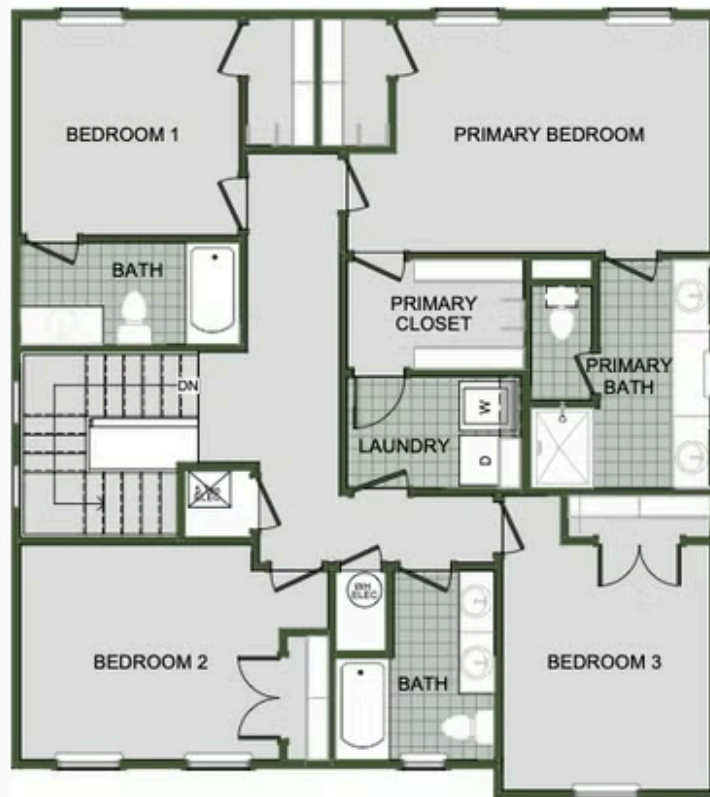

LEXINGTON

2000 Two Story

Floor Plan

STARTING AT **\$371,000** 3 - 4 2.5 - 3 2 2,000 FT²

Introducing our 2000 Two Story this 3 - 4 bedroom, 2.5 to 3.5 bathroom with 1979 square foot home is the epitome of versatility for your family's needs! This floor plan offers an open-concept layout on the ground floor, with options for an upstairs loft, a fourth bedroom, or even a bedroom en-suite. Discover a home that adapts to your lifestyle with the 2000 Two Story – w...

AMENITIES

SIDEWALKS

RURAL
DEVELOPMENT
FINANCING

FIRST FLOOR

LOFT OPTION

4 BEDROOM EN-SUITE OPTION

4 BEDROOM OPTION