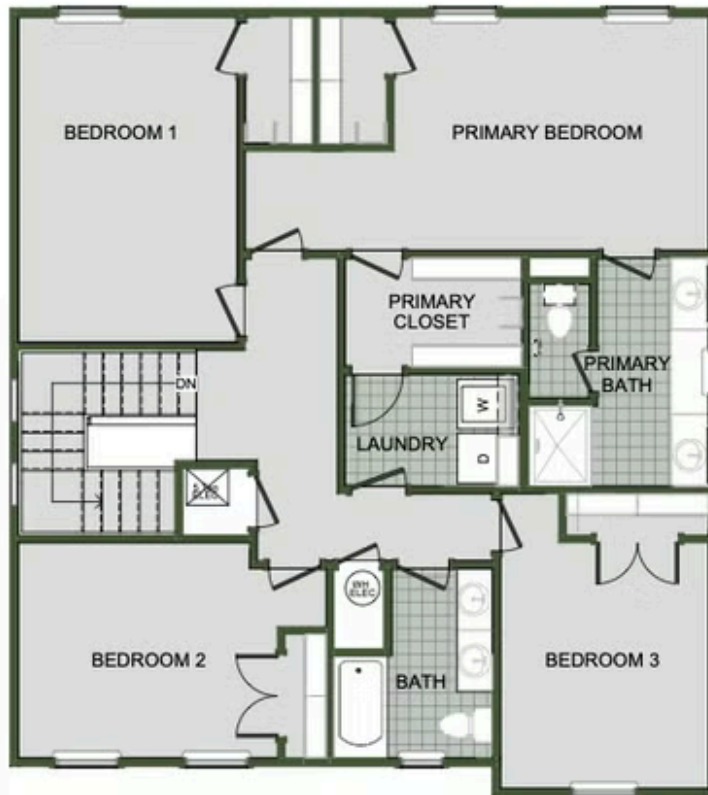

LEXINGTON

2000 Two Story

Floor Plan

STARTING AT **\$371,000** 3 - 4 2.5 - 3 2 2,000 FT²

Introducing our 2000 Two Story this 3 - 4 bedroom, 2.5 to 3.5 bathroom with 1979 square foot home is the epitome of versatility for your family's needs! This floor plan offers an open-concept layout on the ground floor, with options for an upstairs loft, a fourth bedroom, or even a bedroom en-suite. Discover a home that adapts to your lifestyle with the 2000 Two Story – w...

AMENITIES

SIDEWALKS

RURAL
DEVELOPMENT
FINANCING

FIRST FLOOR

LOFT OPTION

4 BEDROOM EN-SUITE OPTION

4 BEDROOM OPTION