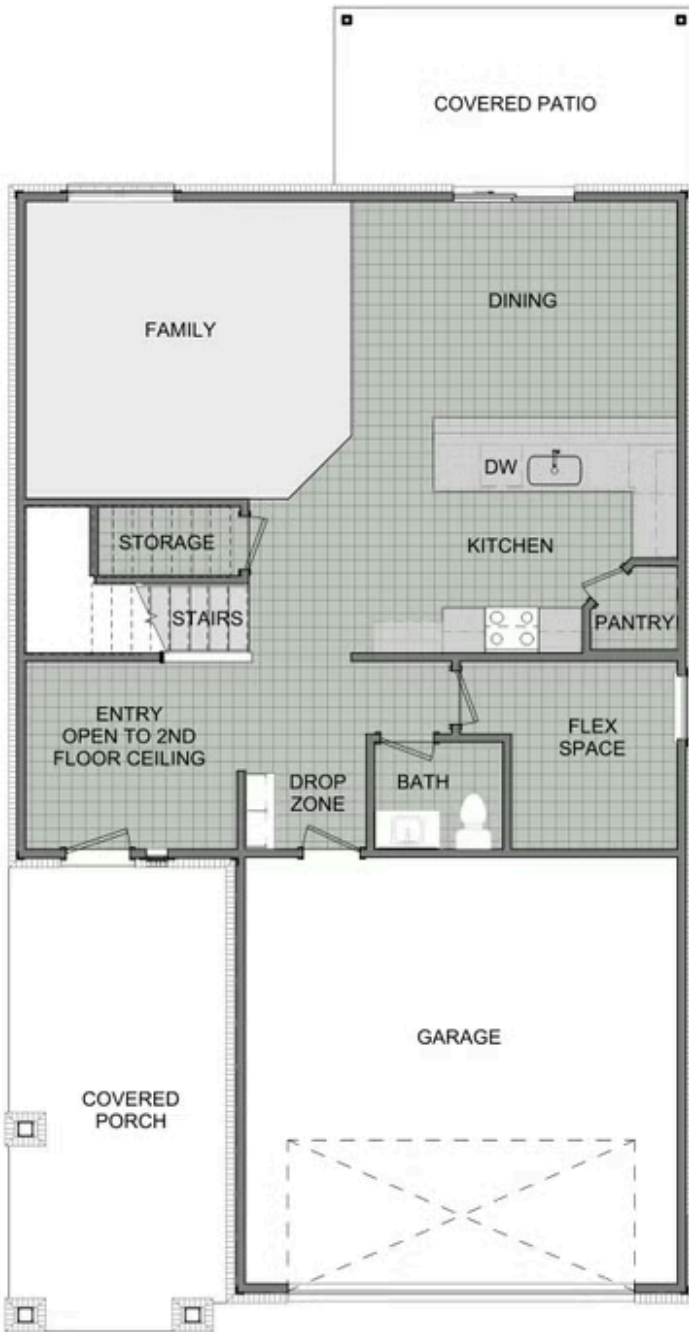

LEXINGTON

2360 Two Story

Floor Plan

STARTING AT **\$405,000**  4 - 5  2.5  2  2,360 FT²

This floor plan boasts 2360 square feet, 4-5 bedrooms, 2.5 bathrooms. This is one of the most versatile floor plans yet! With an option for a loft or a fifth bedroom, a flex space perfect for that home gym or office you've been needing, and an open concept downstairs, this home will fit any family. Check out the sky-high ceilings in the entry, the drop zone coming in from...

2360 Two Story

Floor Plan

2ND FLOOR - LOFT OPTION

2ND FLOOR - 5 BED OPTION