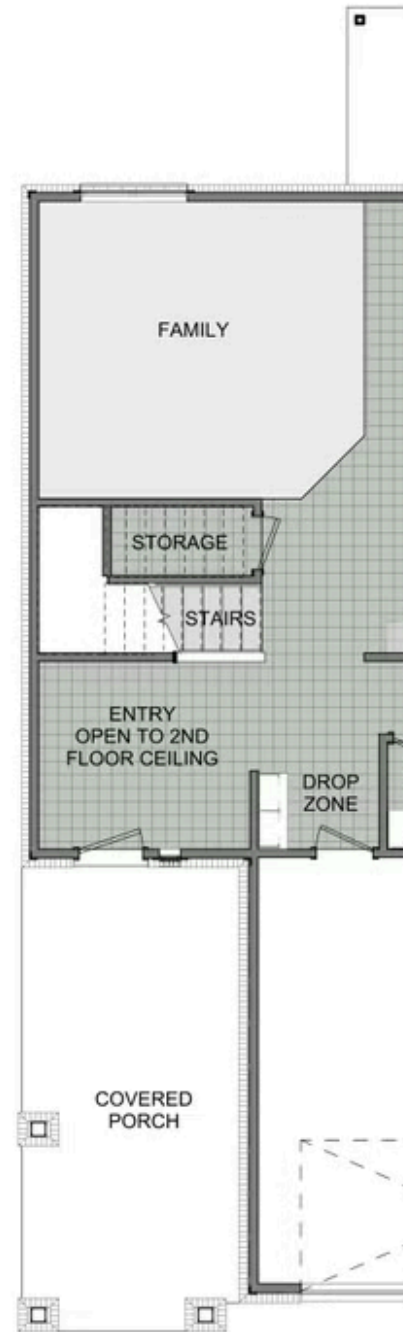

LEXINGTON

2360 Two Story

Floor Plan

STARTING AT **\$405,000**  4 - 5  2.5  2  2,360 FT²

This floor plan boasts 2360 square feet, 4-5 bedrooms, 2.5 bathrooms. This is one of the most versatile floor plans yet! With an option for a loft or a fifth bedroom, a flex space perfect for that home gym or office you've been needing, and an open concept downstairs, this home will fit any family. Check out the sky-high ceilings in the entry, the drop zone coming in from...

2360 Two Story

Floor Plan

2ND FLOOR - LOFT OPTION

2ND FLOOR - 5 BED OPTION