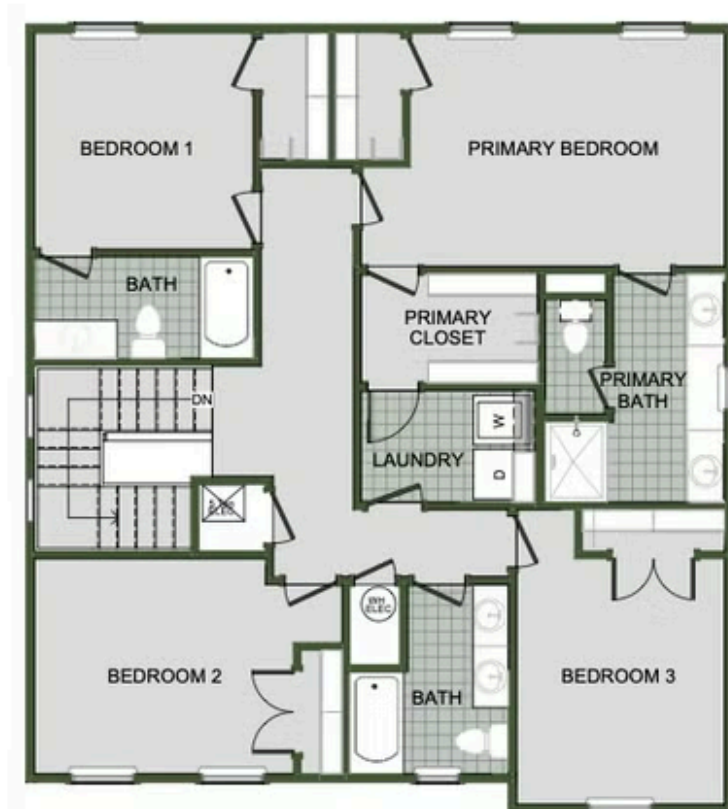

HERITAGE SUBDIVISION
2000 Two Story
Floor Plan

STARTING AT **\$345,000**  3 - 4  2.5 - 3  2  2,000 FT²

Introducing our 2000 Two Story this 3 - 4 bedroom, 2.5 to 3.5 bathroom with 1979 square foot home is the epitome of versatility for your family's needs! This floor plan offers an open-concept layout on the ground floor, with options for an upstairs loft, a fourth bedroom, or even a bedroom en-suite. Discover a home that adapts to your lifestyle with the 2000 Two Story – w...

FIRST FLOOR

LOFT OPTION

4 BEDROOM EN-SUITE OPTION

4 BEDROOM OPTION