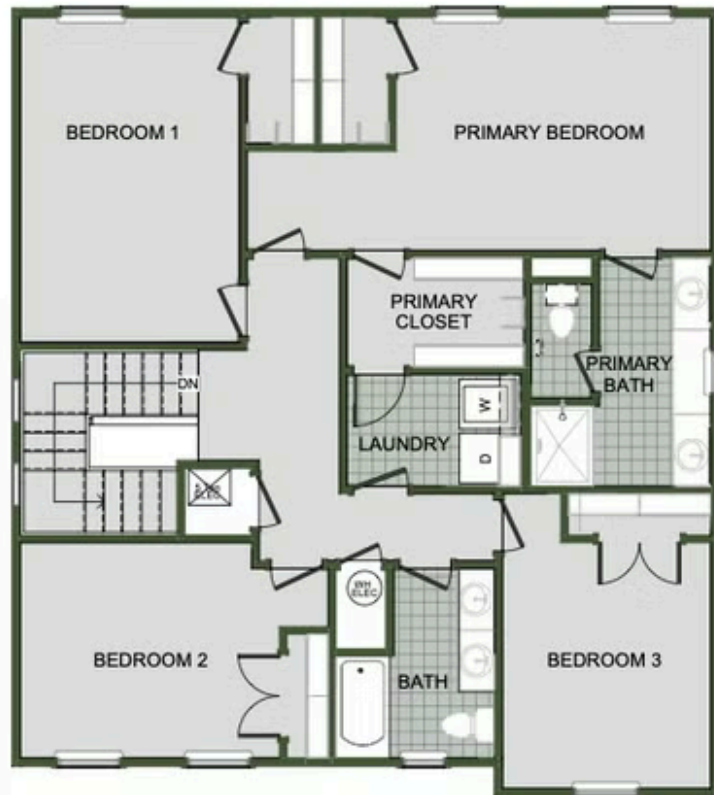

HERITAGE SUBDIVISION
2000 Two Story
Floor Plan

STARTING AT **\$345,000**  3 - 4  2.5 - 3  2  2,000 FT²

Introducing our 2000 Two Story this 3 - 4 bedroom, 2.5 to 3.5 bathroom with 1979 square foot home is the epitome of versatility for your family's needs! This floor plan offers an open-concept layout on the ground floor, with options for an upstairs loft, a fourth bedroom, or even a bedroom en-suite. Discover a home that adapts to your lifestyle with the 2000 Two Story – w...

FIRST FLOOR

LOFT OPTION

4 BEDROOM EN-SUITE OPTION

4 BEDROOM OPTION