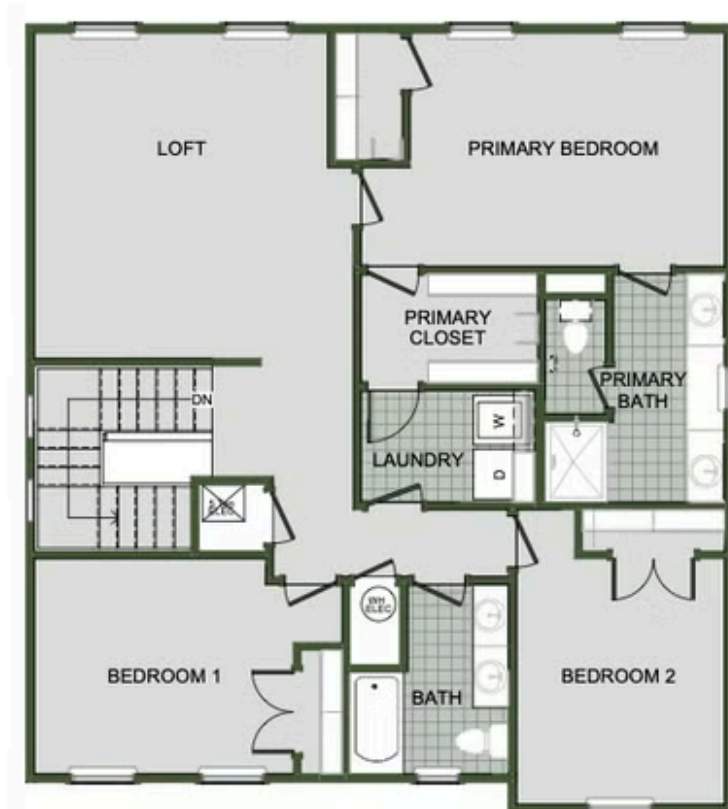

HERITAGE SUBDIVISION
2000 Two Story
Floor Plan

STARTING AT **\$345,000**  3 - 4  2.5 - 3  2  2,000 FT²

Introducing our 2000 Two Story this 3 - 4 bedroom, 2.5 to 3.5 bathroom with 1979 square foot home is the epitome of versatility for your family's needs! This floor plan offers an open-concept layout on the ground floor, with options for an upstairs loft, a fourth bedroom, or even a bedroom en-suite. Discover a home that adapts to your lifestyle with the 2000 Two Story – w...

FIRST FLOOR

LOFT OPTION

4 BEDROOM EN-SUITE OPTION

4 BEDROOM OPTION