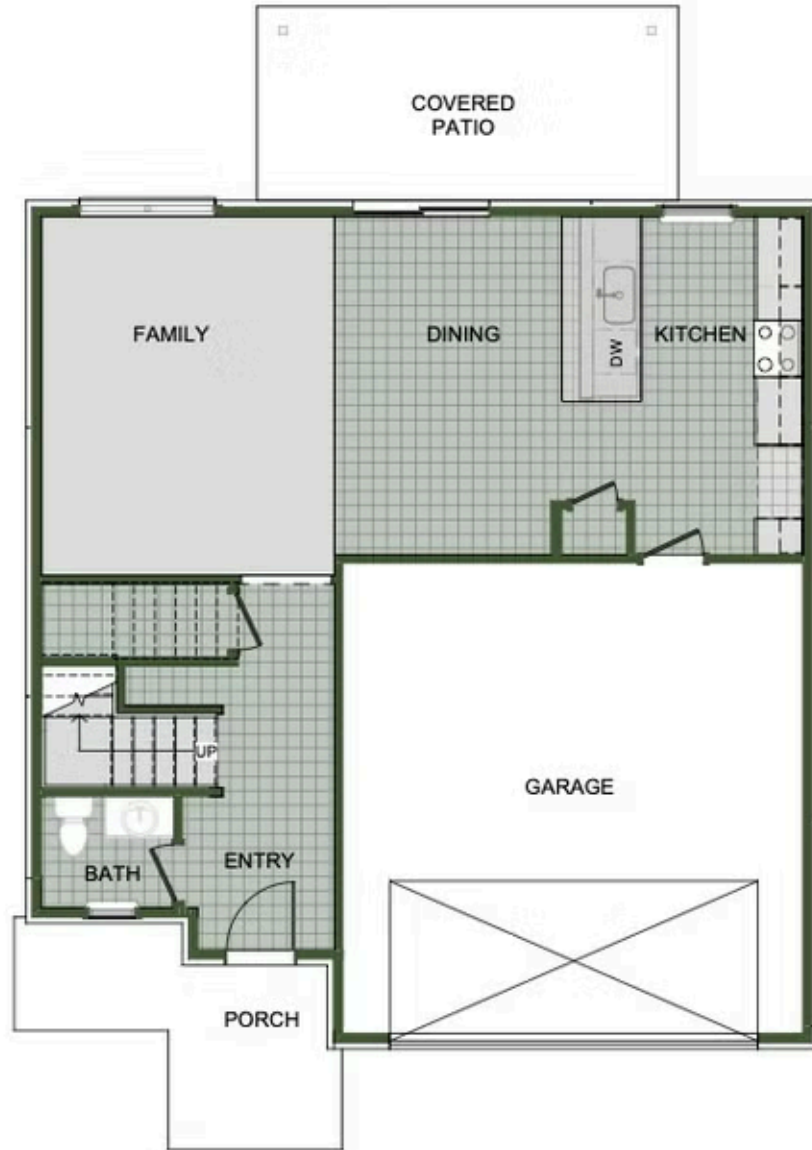

HERITAGE SUBDIVISION
2000 Two Story
Floor Plan

STARTING AT **\$345,000**  3 - 4  2.5 - 3  2  2,000 FT²

Introducing our 2000 Two Story this 3 - 4 bedroom, 2.5 to 3.5 bathroom with 1979 square foot home is the epitome of versatility for your family's needs! This floor plan offers an open-concept layout on the ground floor, with options for an upstairs loft, a fourth bedroom, or even a bedroom en-suite. Discover a home that adapts to your lifestyle with the 2000 Two Story – w...

FIRST FLOOR

LOFT OPTION

4 BEDROOM EN-SUITE OPTION

4 BEDROOM OPTION