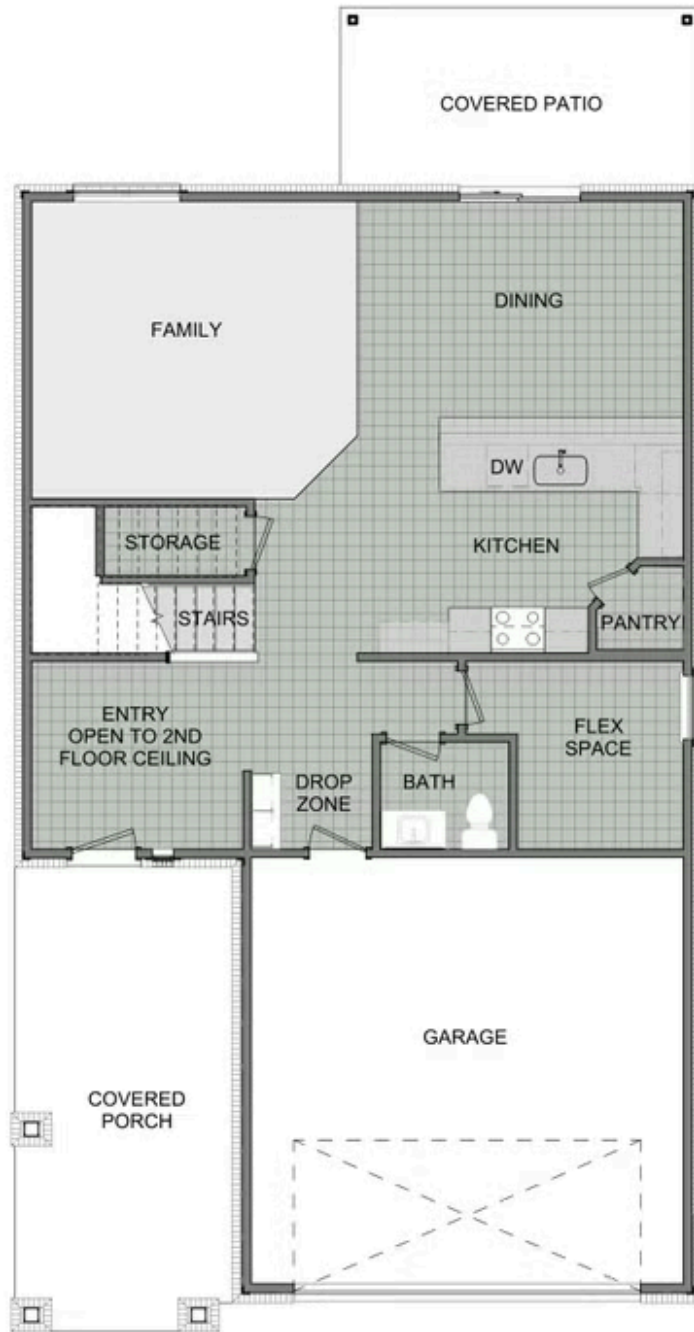

HERITAGE SUBDIVISION  
**2360 Two Story**  
Floor Plan

STARTING AT **\$378,000** 🛏️ 4 - 5 🚿 2.5 🚗 2 🏠 2,360 FT<sup>2</sup>

This floor plan boasts 2360 square feet, 4-5 bedrooms, 2.5 bathrooms. This is one of the most versatile floor plans yet! With an option for a loft or a fifth bedroom, a flex space perfect for that home gym or office you've been needing, and an open concept downstairs, this home will fit any family. Check out the sky-high ceilings in the entry, the drop zone coming in from...

2ND FLOOR - LOFT OPTION

2ND FLOOR - 5 BED OPTION