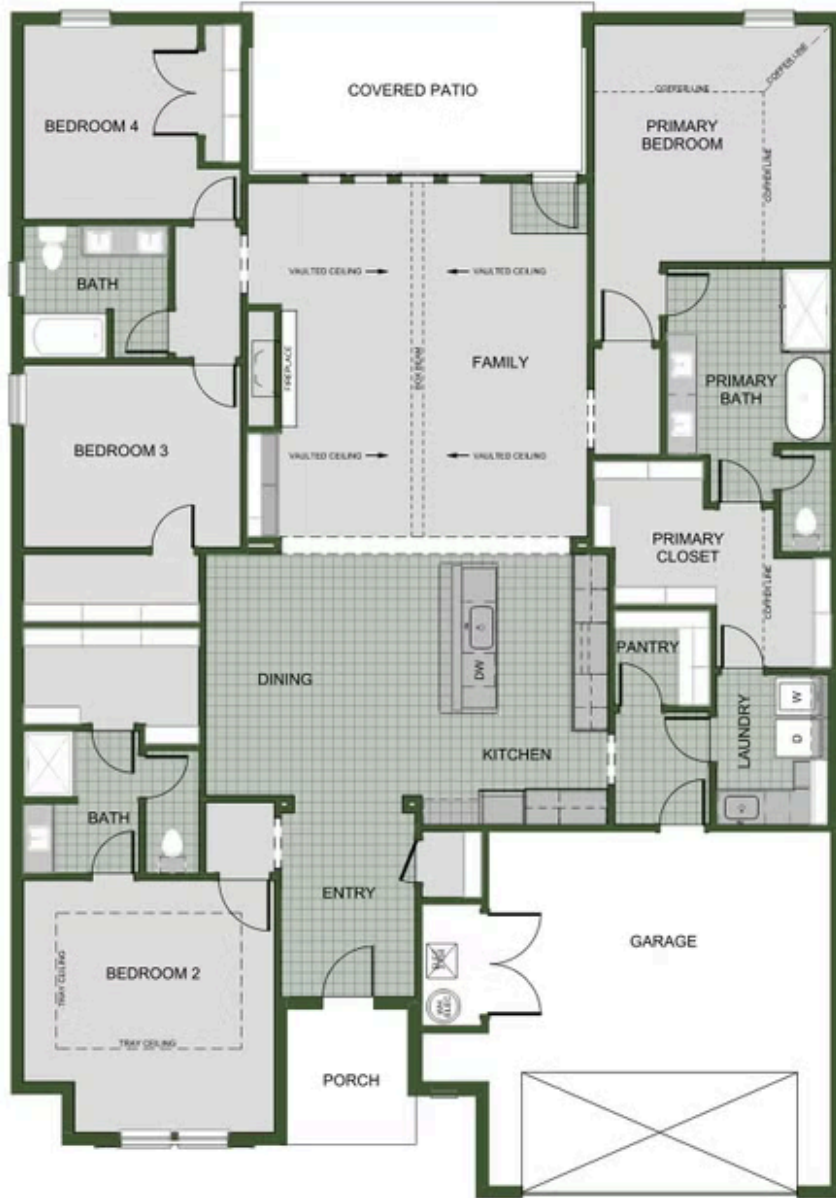

HERITAGE SUBDIVISION

2575

Floor Plan

STARTING AT **\$410,000**  5  3  2  2,576 FT<sup>2</sup>

The 2575 floorplan features a 4 to 5 bedroom, 3-bathroom with over 2,500 square feet of living space. This premium floorplan is designed to elevate your living experience with its exceptional features and thoughtful design. Step into a home with impressive 15' high vaulted ceilings, complemented by a stylish stained box beam, and 8' tall front and back doors that enhance ...

2ND MASTER SUITE