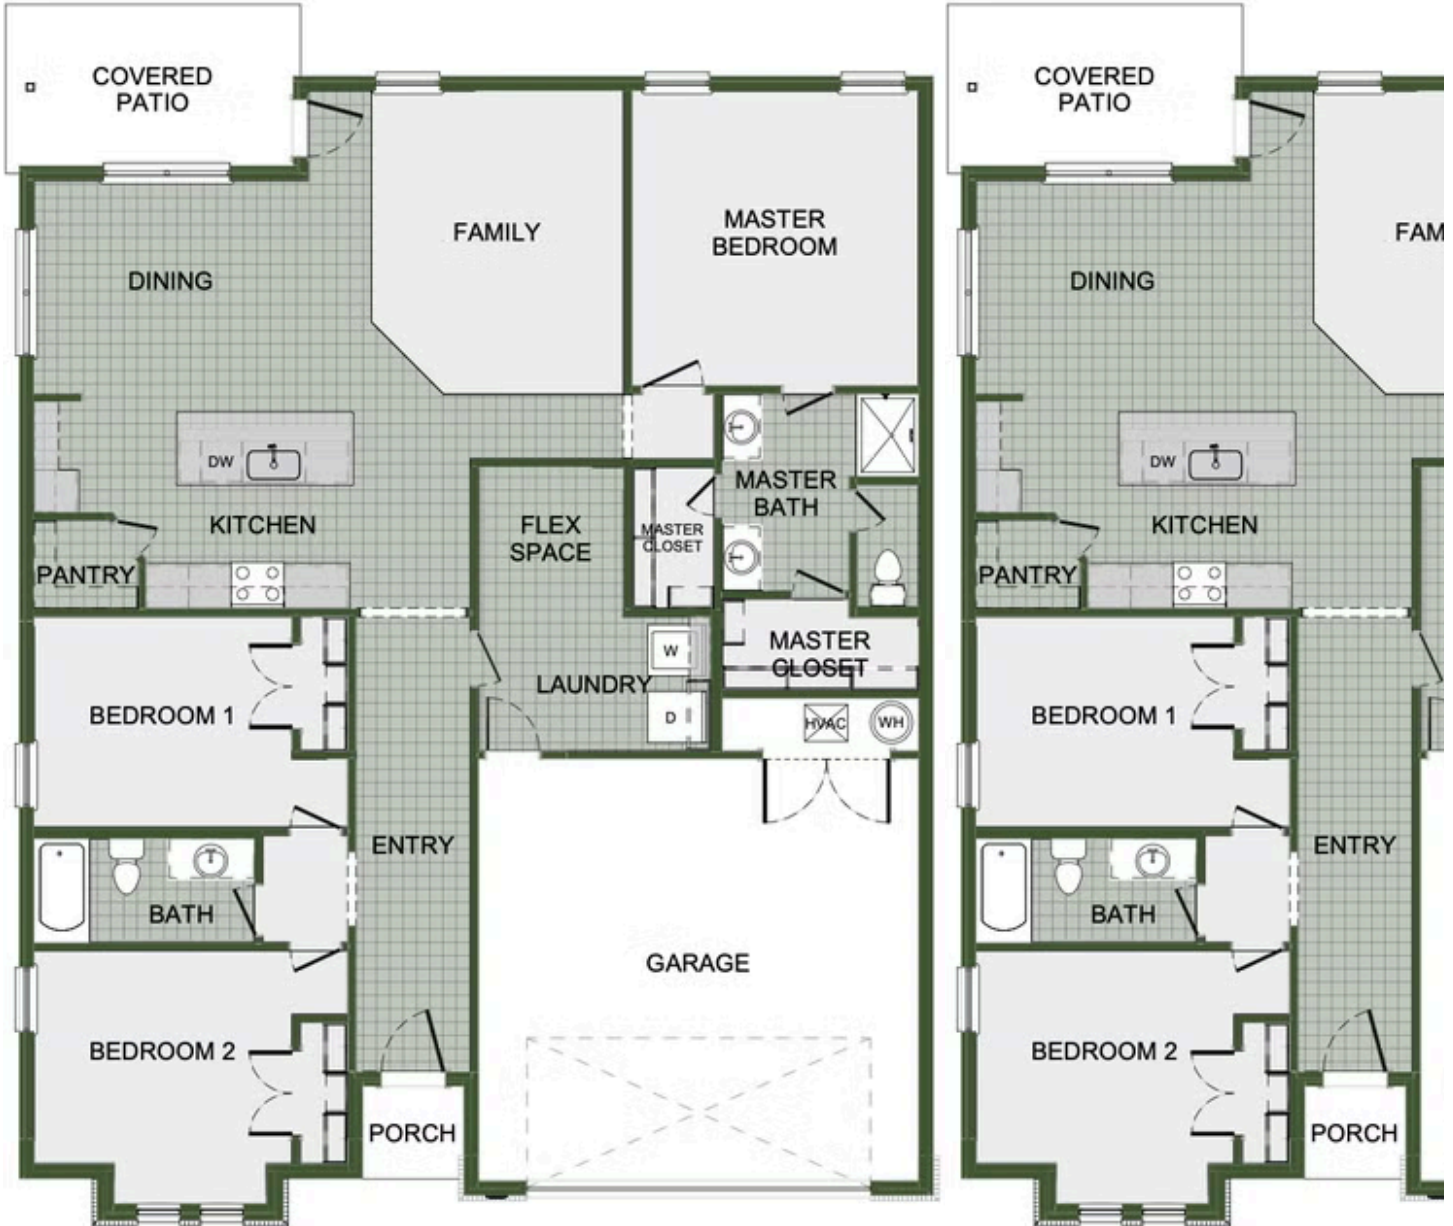

DEERE CREEK

2361 Buckside St.

Springdale, AR 72762

PRICED AT \$366,252  3  2.0  2  1726 FT<sup>2</sup>

Enjoy the convenience of the flexible living space in this 1,700-square-foot home. With 3 bedrooms and 2 bathrooms; an open concept living space and covered patio, this house is perfect for entertaining. Complete with a large primary suite with double closets!

#### AMENITIES

SIDEWALKS

GREENSPACE

FLEX SPACE OPTION