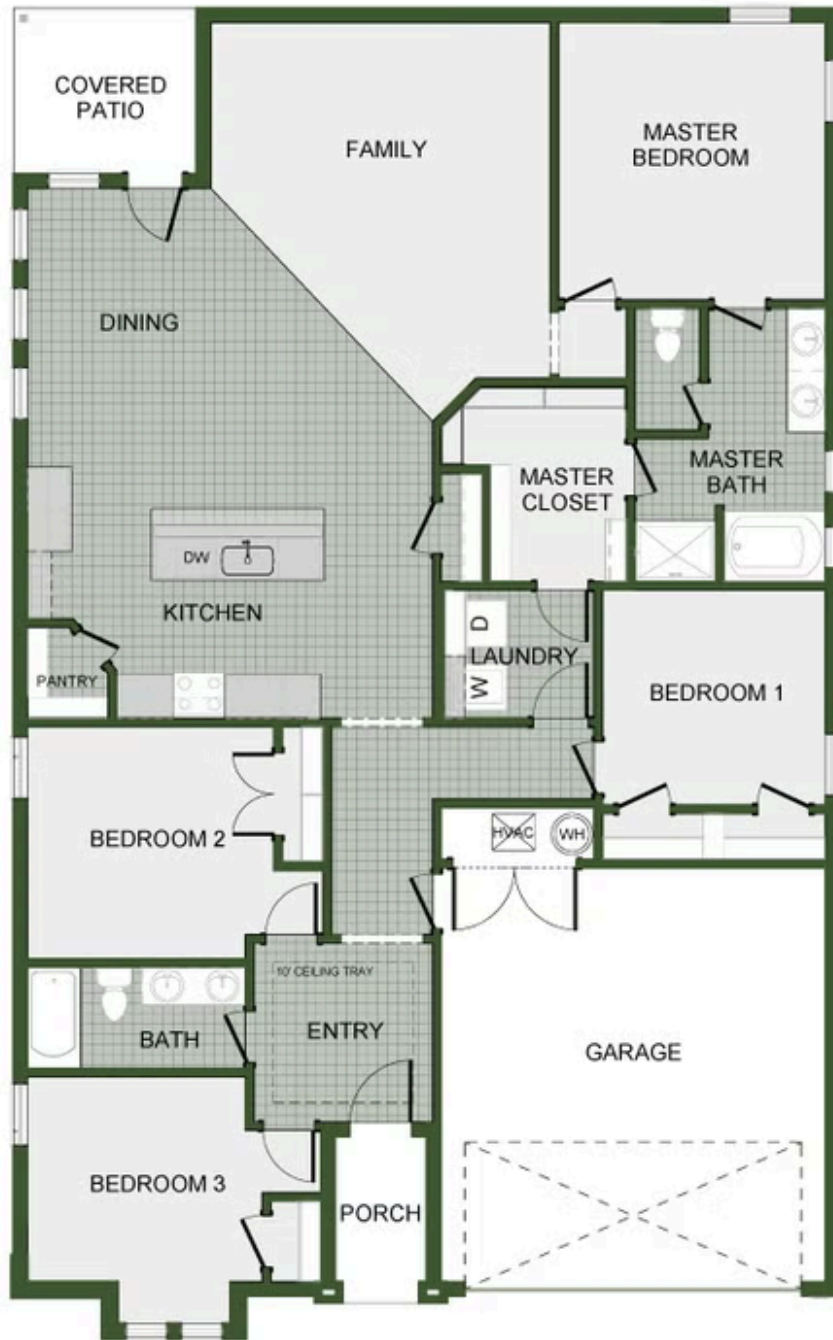

STARTING AT **\$409,000** 🛏️ 4 🚿 2 🚿 2 📏 1,950 FT²

This 1950 square foot 4 bedroom, 2 bathroom home features a spacious and open floor plan. The main living area includes a large living room that flows seamlessly into a modern kitchen and dining area, creating the perfect space for entertaining guests. The home includes four bedrooms and two full bathrooms. With its thoughtful design and practical amenities, this home is ...

AMENITIES

SIDEWALKS

GREENSPACE

MINDEE

BRITTANY

1950-4