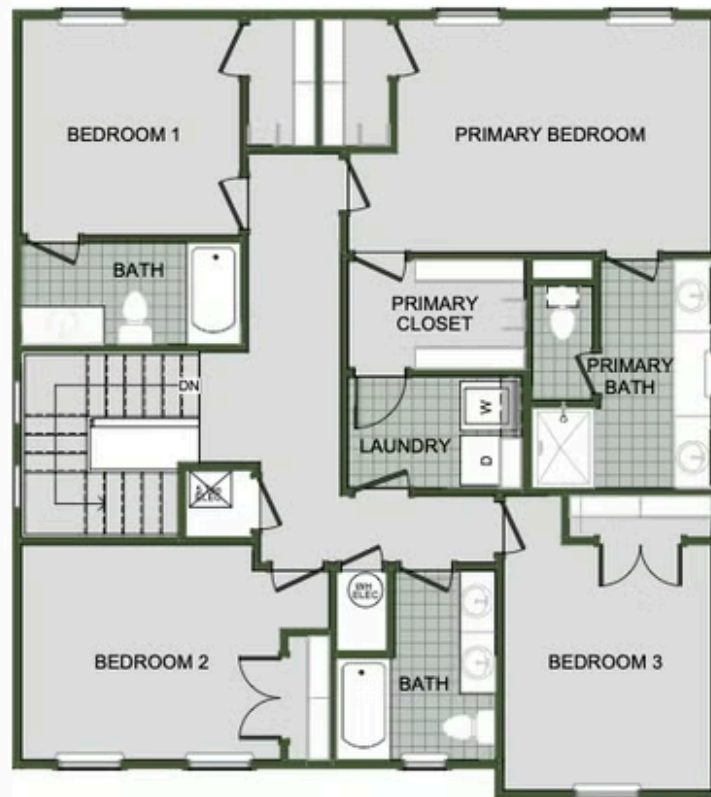

DEERE CREEK

2000 Two Story

Floor Plan

STARTING AT **\$393,000** 3 - 4 2.5 - 3 2 2,000 FT²

Introducing our 2000 Two Story this 3 - 4 bedroom, 2.5 to 3.5 bathroom with 1979 square foot home is the epitome of versatility for your family's needs! This floor plan offers an open-concept layout on the ground floor, with options for an upstairs loft, a fourth bedroom, or even a bedroom en-suite. Discover a home that adapts to your lifestyle with the 2000 Two Story – w...

AMENITIES

SIDEWALKS

GREENSPACE

FIRST FLOOR

LOFT OPTION

4 BEDROOM EN-SUITE OPTION

4 BEDROOM OPTION