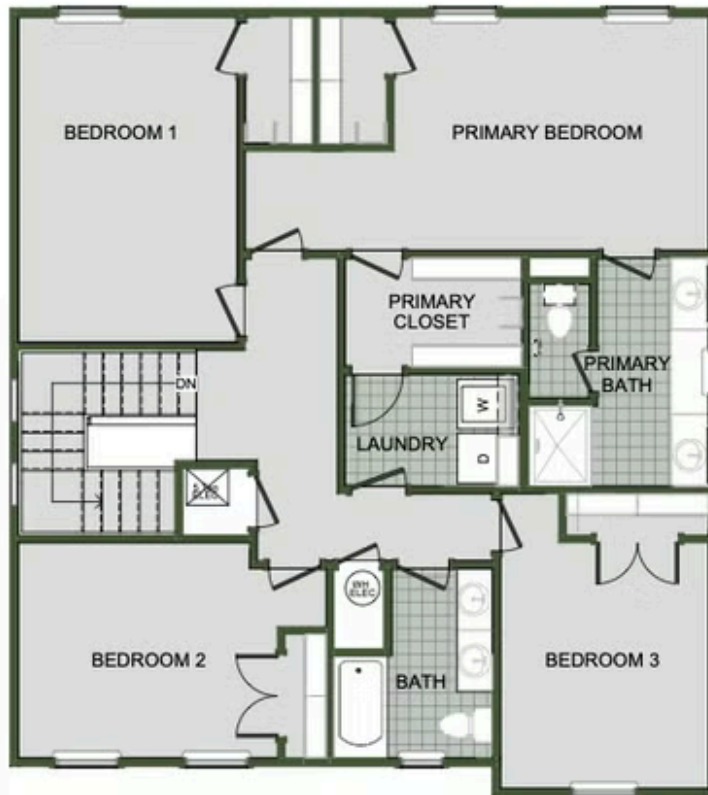

DEERE CREEK

2000 Two Story

Floor Plan

STARTING AT **\$393,000** 3 - 4 2.5 - 3 2 2,000 FT²

Introducing our 2000 Two Story this 3 - 4 bedroom, 2.5 to 3.5 bathroom with 1979 square foot home is the epitome of versatility for your family's needs! This floor plan offers an open-concept layout on the ground floor, with options for an upstairs loft, a fourth bedroom, or even a bedroom en-suite. Discover a home that adapts to your lifestyle with the 2000 Two Story – w...

AMENITIES

SIDEWALKS

GREENSPACE

FIRST FLOOR

LOFT OPTION

4 BEDROOM EN-SUITE OPTION

4 BEDROOM OPTION