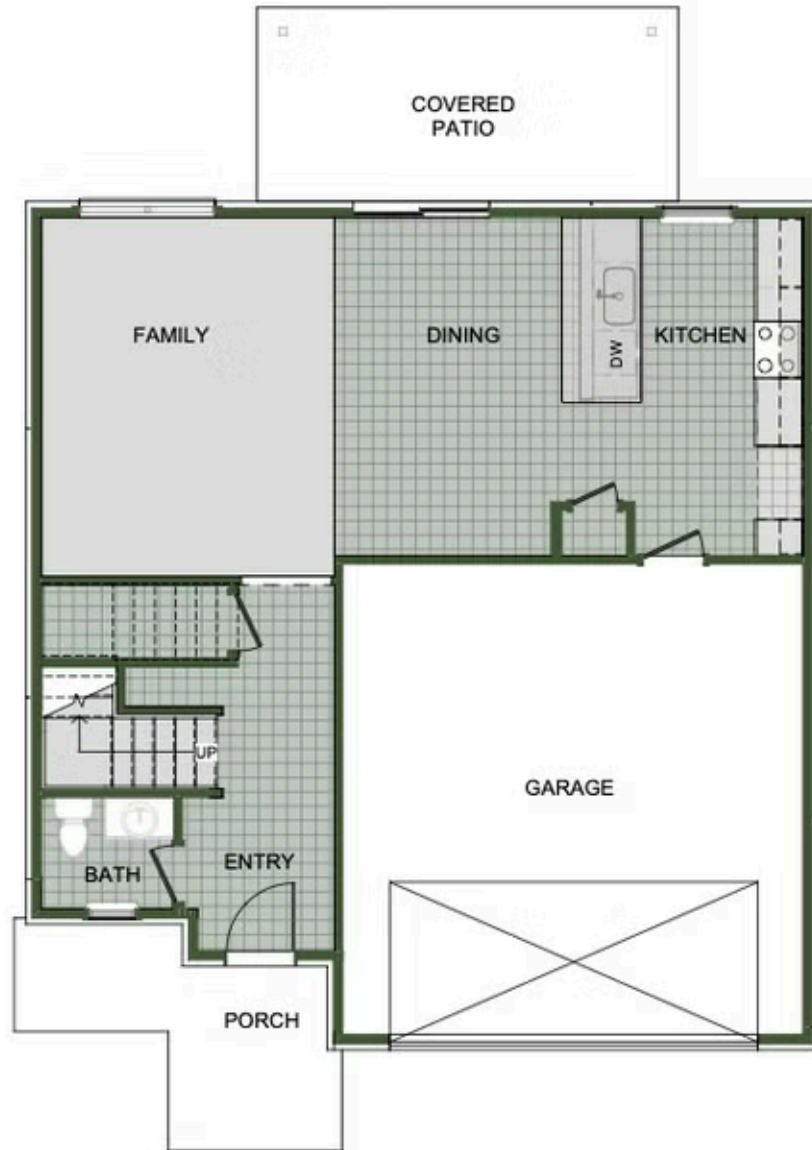

DEERE CREEK

2000 Two Story

Floor Plan

STARTING AT **\$393,000** 3 - 4 2.5 - 3 2 2,000 FT²

Introducing our 2000 Two Story this 3 - 4 bedroom, 2.5 to 3.5 bathroom with 1979 square foot home is the epitome of versatility for your family's needs! This floor plan offers an open-concept layout on the ground floor, with options for an upstairs loft, a fourth bedroom, or even a bedroom en-suite. Discover a home that adapts to your lifestyle with the 2000 Two Story – w...

AMENITIES

SIDEWALKS

GREENSPACE

FIRST FLOOR

LOFT OPTION

4 BEDROOM EN-SUITE OPTION

4 BEDROOM OPTION