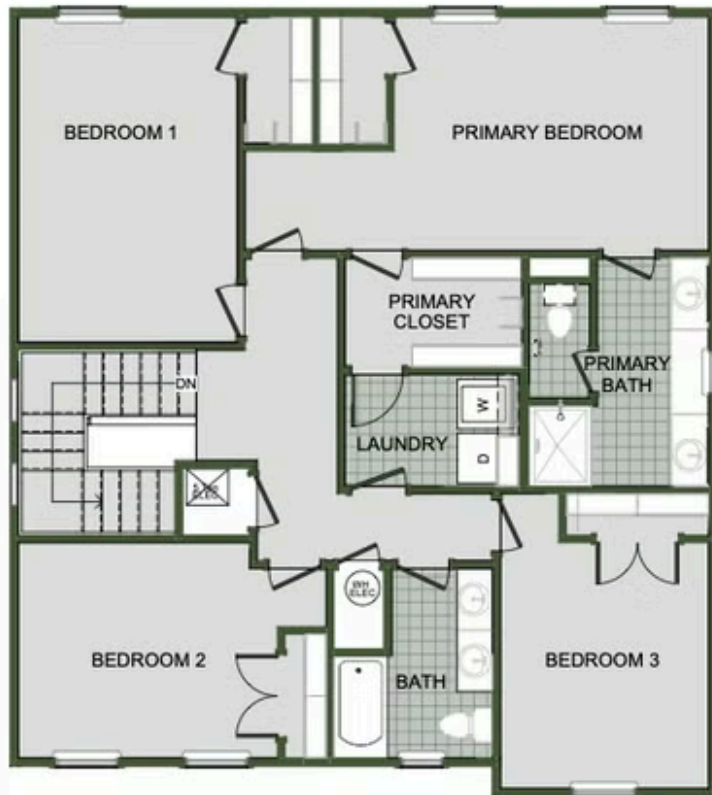

DEERE CREEK

2000 Two Story

Floor Plan

STARTING AT **\$397,000**  3 - 4  2.5 - 3  2  2,000 FT²

Introducing our 2000 Two Story this 3 - 4 bedroom, 2.5 to 3.5 bathroom with 1979 square foot home is the epitome of versatility for your family's needs! This floor plan offers an open-concept layout on the ground floor, with options for an upstairs loft, a fourth bedroom, or even a bedroom en-suite. Discover a home that adapts to your lifestyle with the 2000 Two Story – w...

AMENITIES

SIDEWALKS

GREENSPACE

FIRST FLOOR

LOFT OPTION

4 BEDROOM EN-SUITE OPTION

4 BEDROOM OPTION