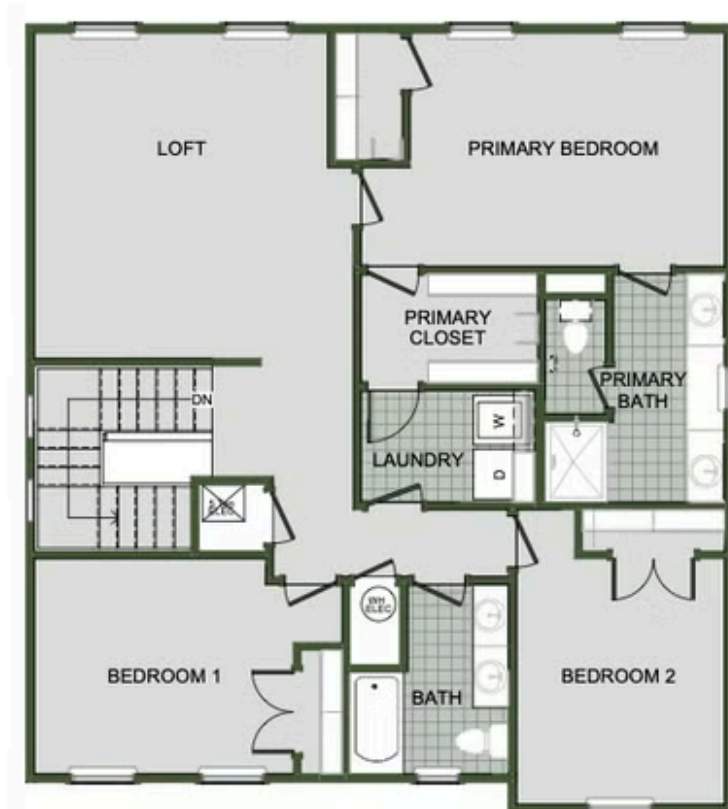

DEERE CREEK

2000 Two Story

Floor Plan

STARTING AT **\$397,000**  3 - 4  2.5 - 3  2  2,000 FT²

Introducing our 2000 Two Story this 3 - 4 bedroom, 2.5 to 3.5 bathroom with 1979 square foot home is the epitome of versatility for your family's needs! This floor plan offers an open-concept layout on the ground floor, with options for an upstairs loft, a fourth bedroom, or even a bedroom en-suite. Discover a home that adapts to your lifestyle with the 2000 Two Story – w...

AMENITIES

SIDEWALKS

GREENSPACE

FIRST FLOOR

LOFT OPTION

4 BEDROOM EN-SUITE OPTION

4 BEDROOM OPTION