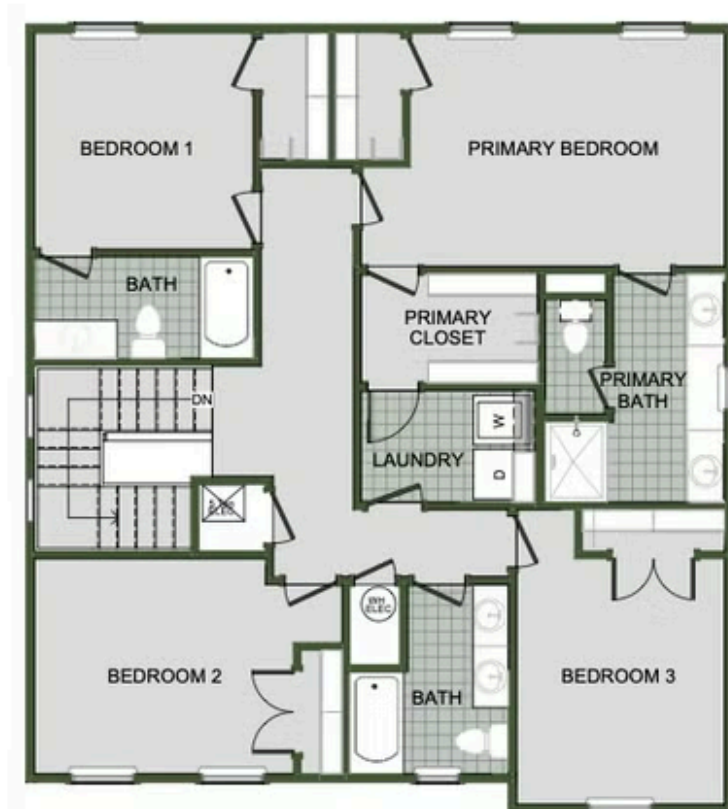

DEERE CREEK

2000 Two Story

Floor Plan

STARTING AT **\$397,000**  3 - 4  2.5 - 3  2  2,000 FT²

Introducing our 2000 Two Story this 3 - 4 bedroom, 2.5 to 3.5 bathroom with 1979 square foot home is the epitome of versatility for your family's needs! This floor plan offers an open-concept layout on the ground floor, with options for an upstairs loft, a fourth bedroom, or even a bedroom en-suite. Discover a home that adapts to your lifestyle with the 2000 Two Story – w...

AMENITIES

SIDEWALKS

GREENSPACE

FIRST FLOOR

LOFT OPTION

4 BEDROOM EN-SUITE OPTION

4 BEDROOM OPTION