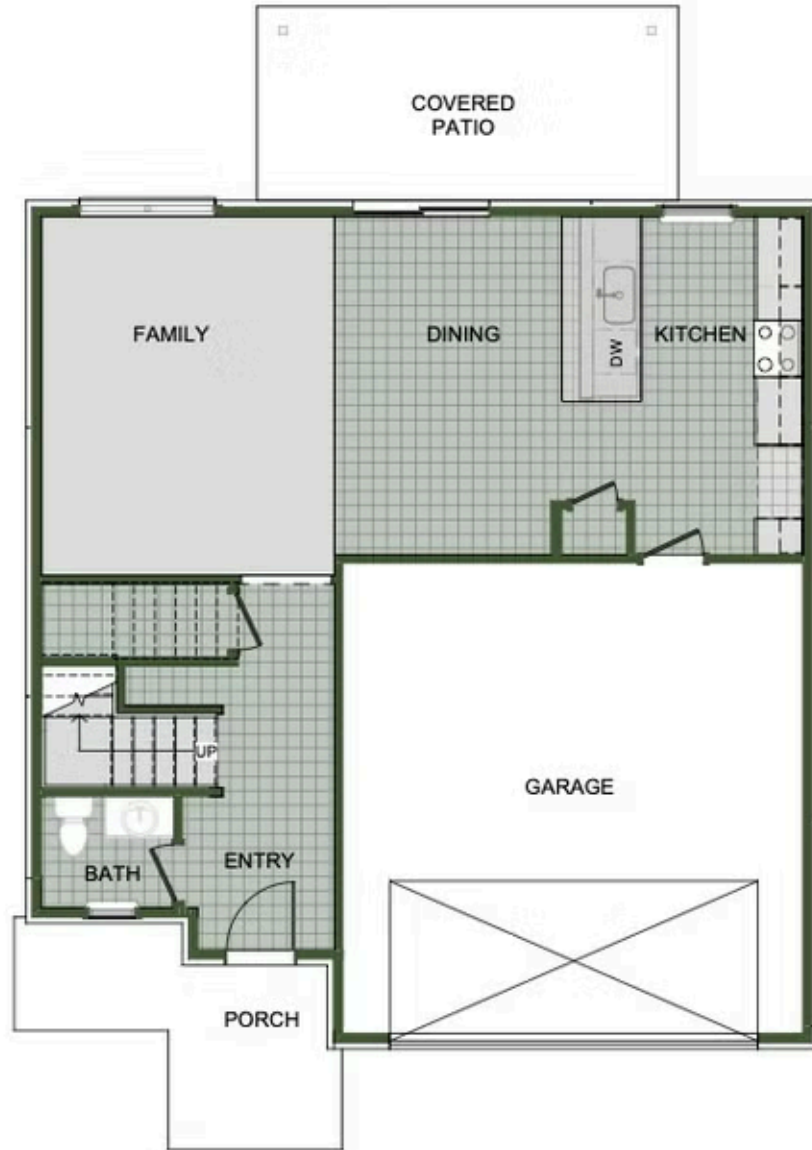

DEERE CREEK

2000 Two Story

Floor Plan

STARTING AT **\$397,000**  3 - 4  2.5 - 3  2  2,000 FT²

Introducing our 2000 Two Story this 3 - 4 bedroom, 2.5 to 3.5 bathroom with 1979 square foot home is the epitome of versatility for your family's needs! This floor plan offers an open-concept layout on the ground floor, with options for an upstairs loft, a fourth bedroom, or even a bedroom en-suite. Discover a home that adapts to your lifestyle with the 2000 Two Story – w...

AMENITIES

SIDEWALKS

GREENSPACE

FIRST FLOOR

LOFT OPTION

4 BEDROOM EN-SUITE OPTION

4 BEDROOM OPTION