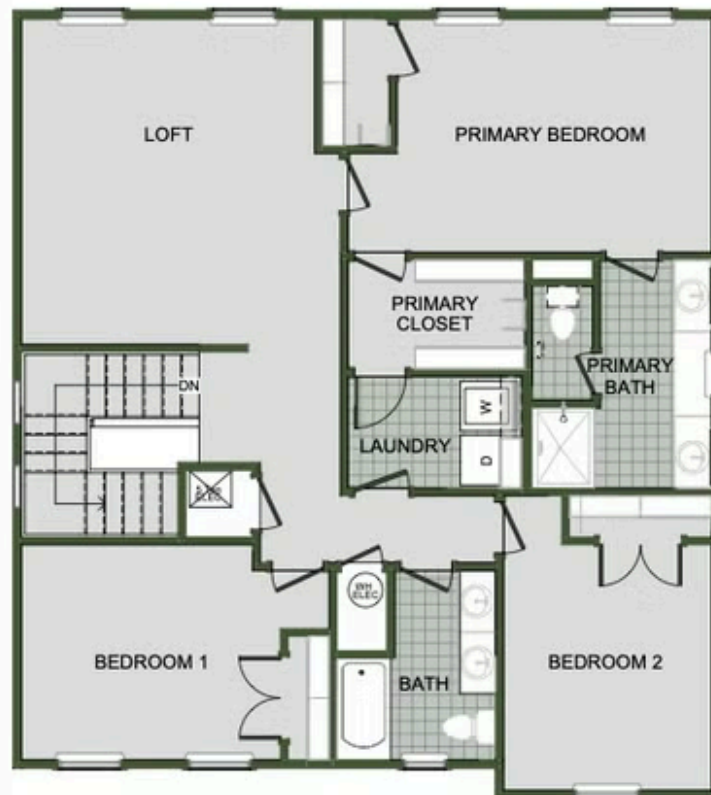

DEERE CREEK

2484 Hay Meadow St.

Springdale, AR 72762

PRICED AT \$384,869  3  2.5  2  2000 FT<sup>2</sup>

AMENITIES

SIDEWALKS

GREENSPACE

FIRST FLOOR

LOFT OPTION