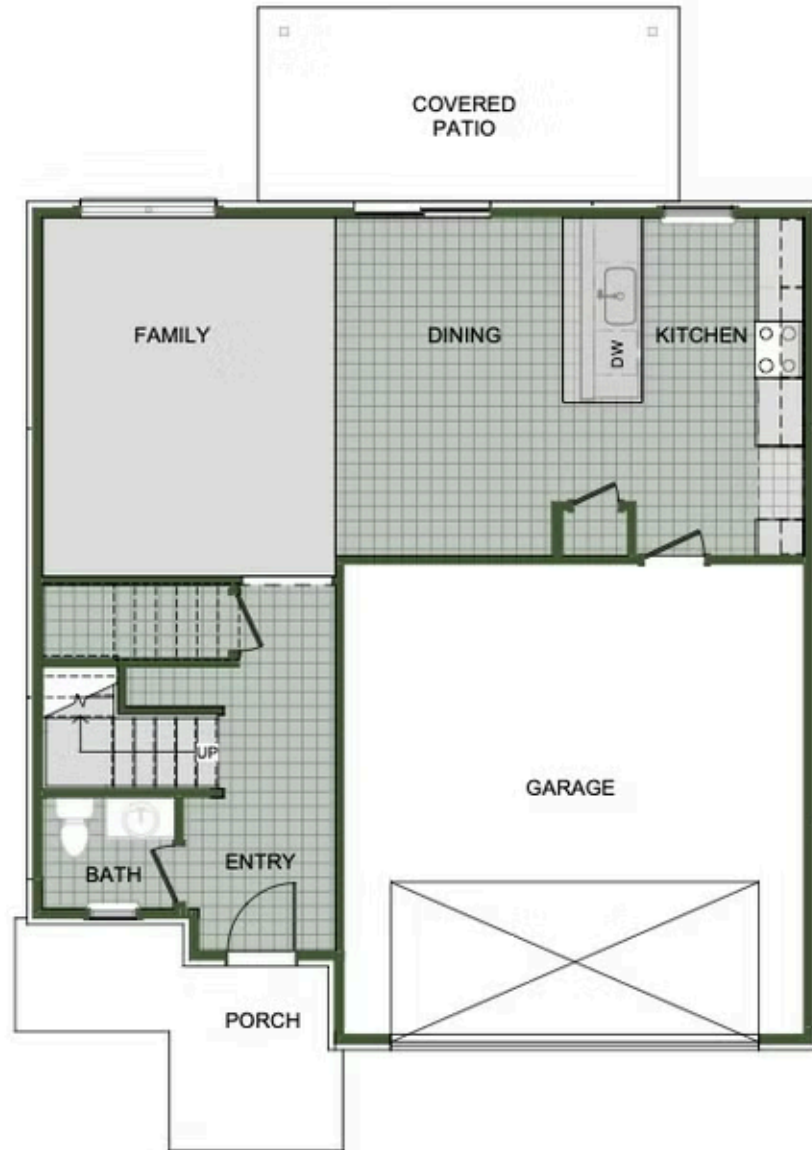

DEERE CREEK

2484 Hay Meadow St.

Springdale, AR 72762

PRICED AT \$384,869  3  2.5  2  2000 FT<sup>2</sup>

AMENITIES

SIDEWALKS

GREENSPACE

FIRST FLOOR

LOFT OPTION