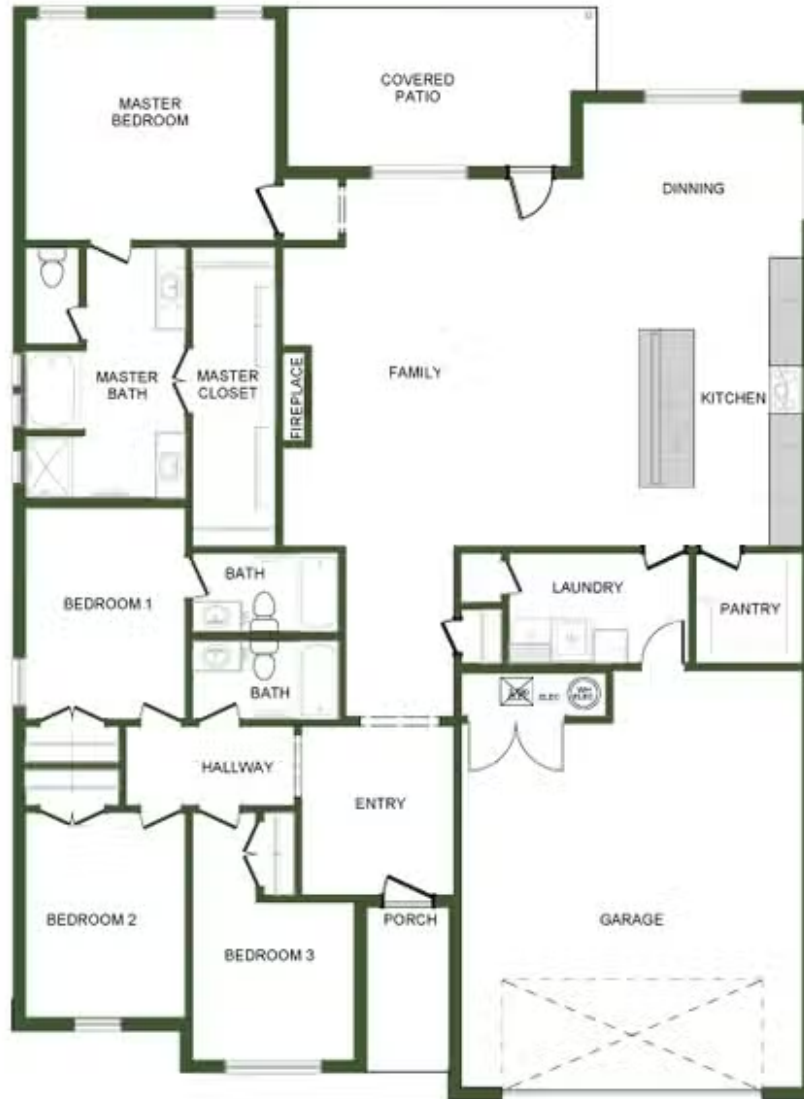

PRICED AT **\$462,929** 🛏 4 🚿 3.0 🚗 2 📏 2410 FT²

The 2410 Series offers a large family, dining, and kitchen area with a bar-style counter that is ideal for hosting guests. An open design layout and fireplace create a welcoming space for family time. The large primary suite offers a spacious walk-in closet, double bathroom vanities, and separate tub and shower.

AMENITIES

SIDEWALKS

GREENSPACE

2410