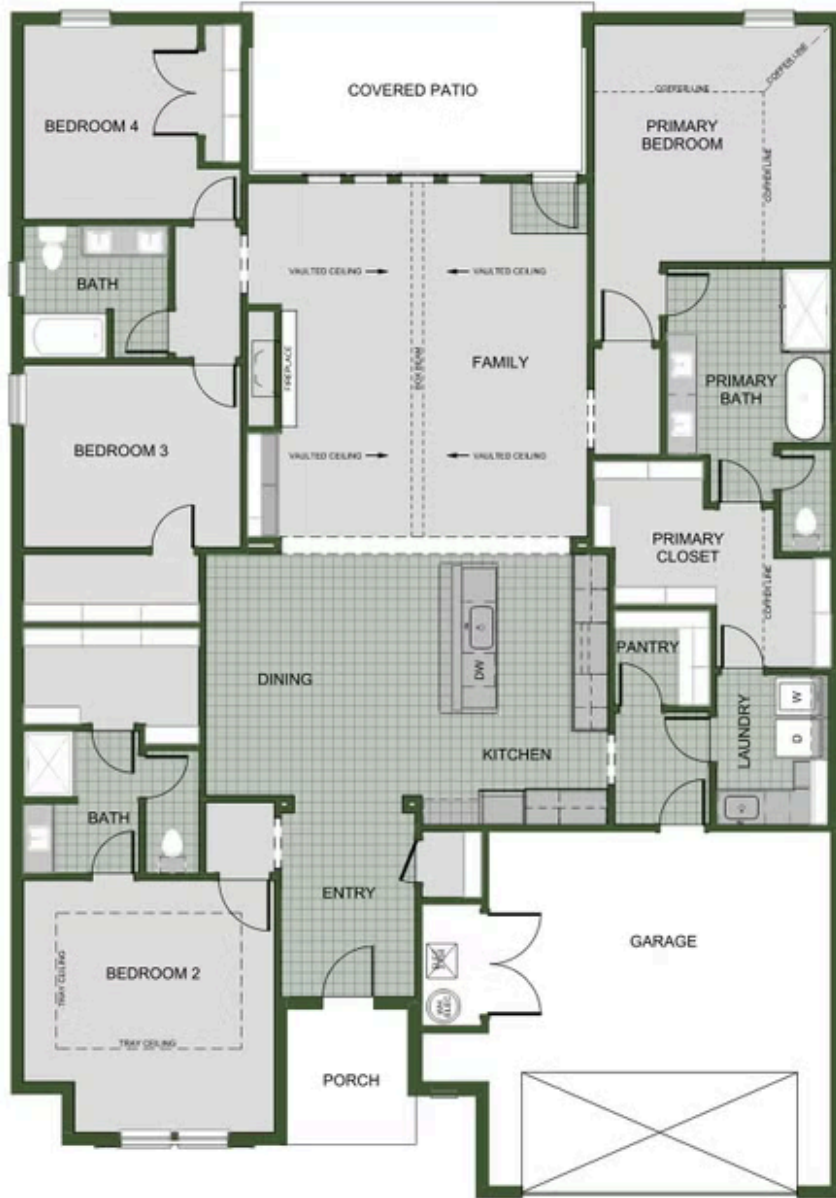

STARTING AT **\$493,000** 🛏️ 5 🚿 3 🚗 2 🏠 2,576 FT²

The 2575 floorplan features a 4 to 5 bedroom, 3-bathroom with over 2,500 square feet of living space. This premium floorplan is designed to elevate your living experience with its exceptional features and thoughtful design. Step into a home with impressive 15' high vaulted ceilings, complemented by a stylish stained box beam, and 8' tall front and back doors that enhance ...

AMENITIES

SIDEWALKS

GREENSPACE

NEW LADY 1

NEW LADY 2

NEW LADY 3

2ND MASTER SUITE