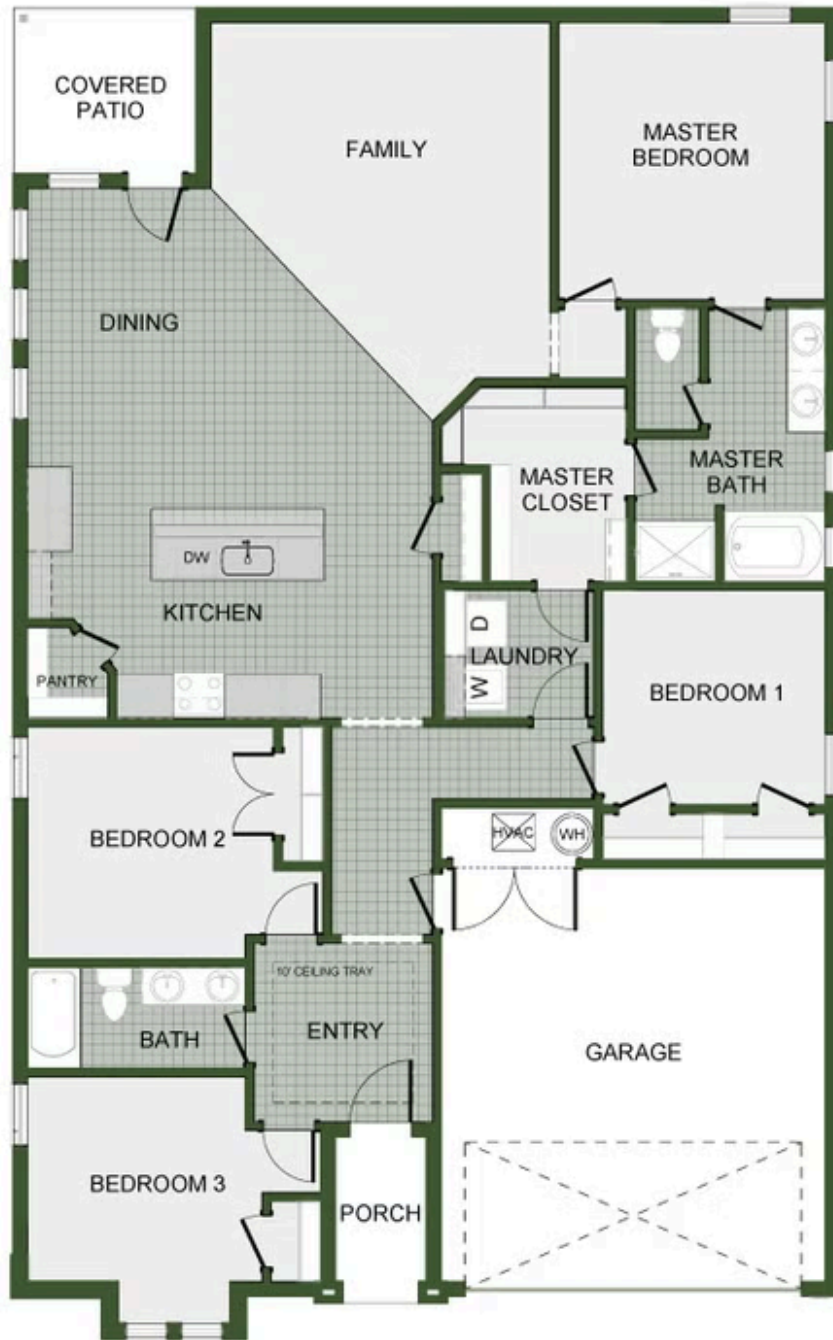

BARILOCHE

1950-4

Floor Plan

STARTING AT **\$396,000**  4  2  2  1,950 FT<sup>2</sup>

This 1950 square foot 4 bedroom, 2 bathroom home features a spacious and open floor plan. The main living area includes a large living room that flows seamlessly into a modern kitchen and dining area, creating the perfect space for entertaining guests. The home includes four bedrooms and two full bathrooms. With its thoughtful design and practical amenities, this home is ...

1950-4