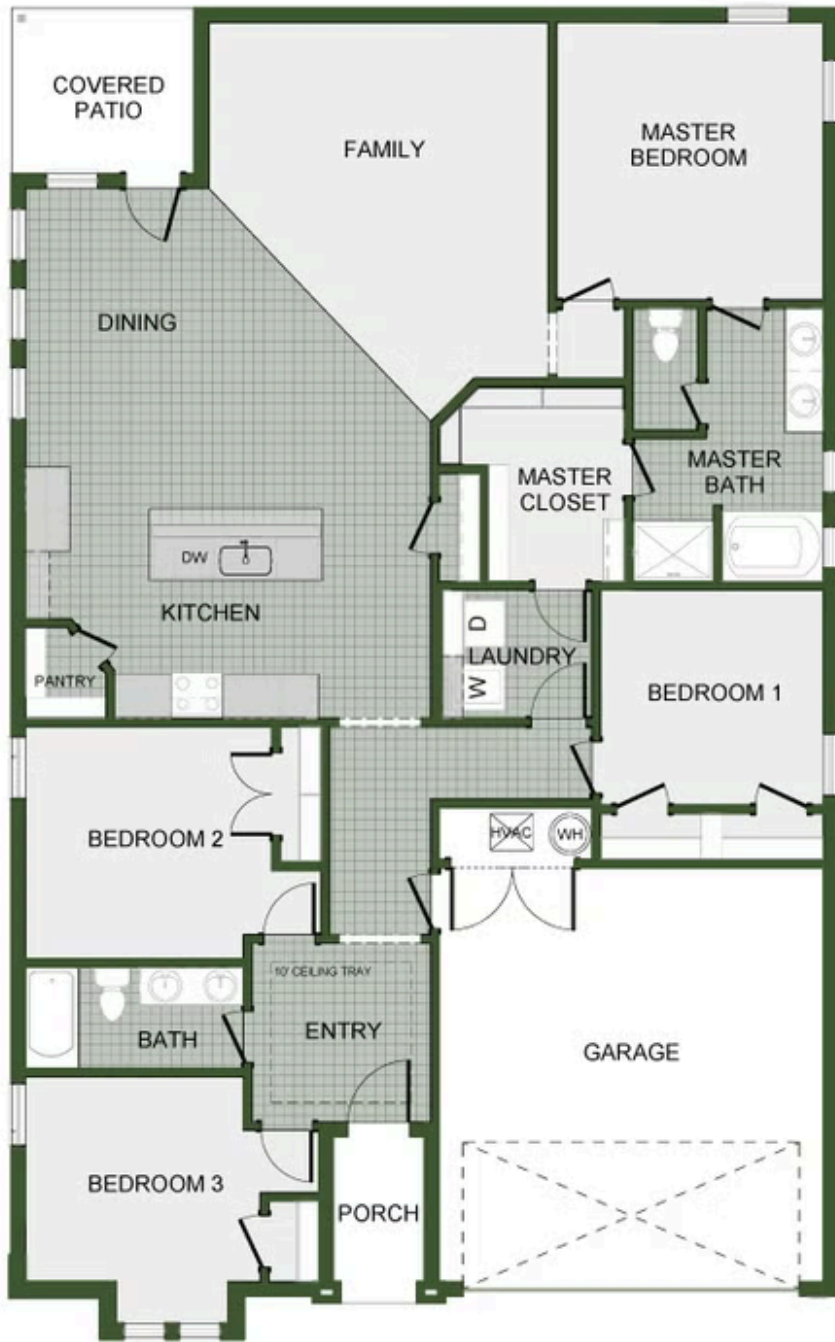

BARILOCHE

1950-4

Floor Plan

STARTING AT **\$396,000**  4  2  2  1,950 FT²

This 1950 square foot 4 bedroom, 2 bathroom home features a spacious and open floor plan. The main living area includes a large living room that flows seamlessly into a modern kitchen and dining area, creating the perfect space for entertaining guests. The home includes four bedrooms and two full bathrooms. With its thoughtful design and practical amenities, this home is ...

1950-4