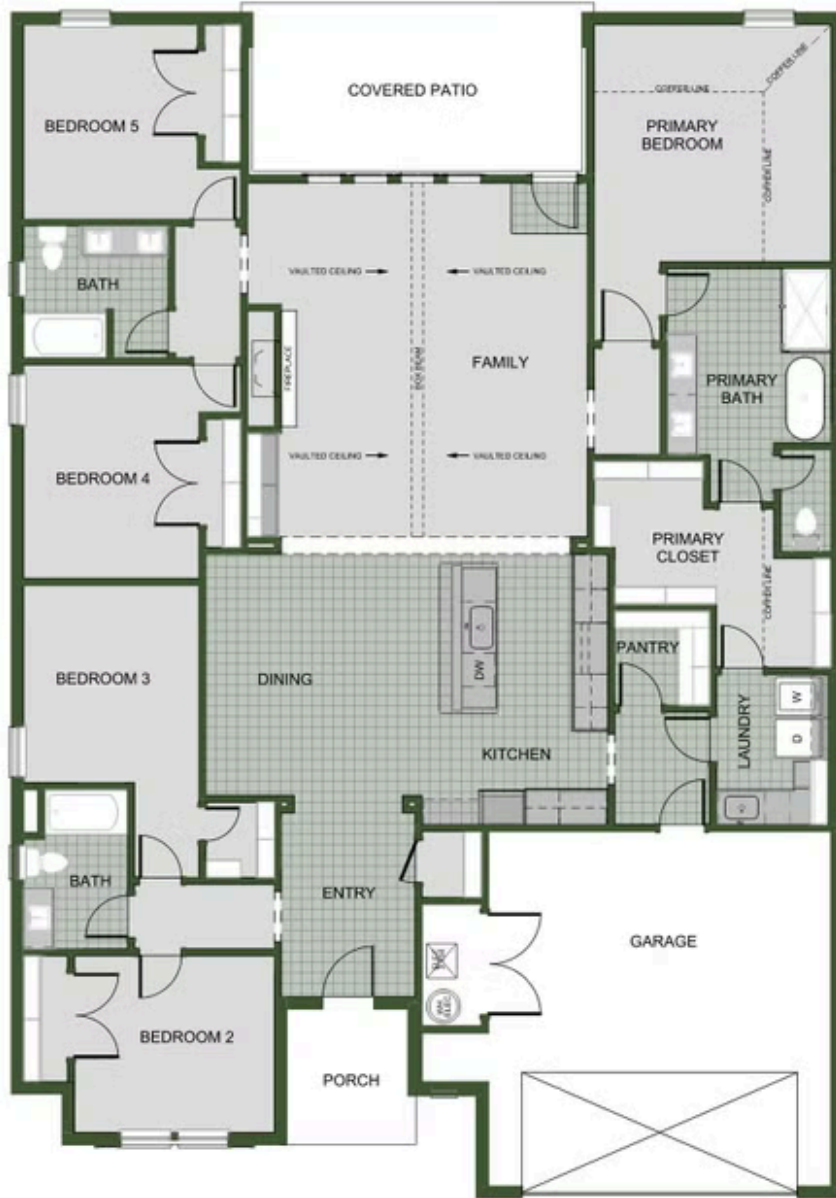

BARILOCHE

2575

Floor Plan

STARTING AT **\$474,000**  5  3  2  2,576 FT²

The 2575 floorplan features a 4 to 5 bedroom, 3-bathroom with over 2,500 square feet of living space. This premium floorplan is designed to elevate your living experience with its exceptional features and thoughtful design. Step into a home with impressive 15' high vaulted ceilings, complemented by a stylish stained box beam, and 8' tall front and back doors that enhance ...

2ND MASTER SUITE

5TH BEDROOM