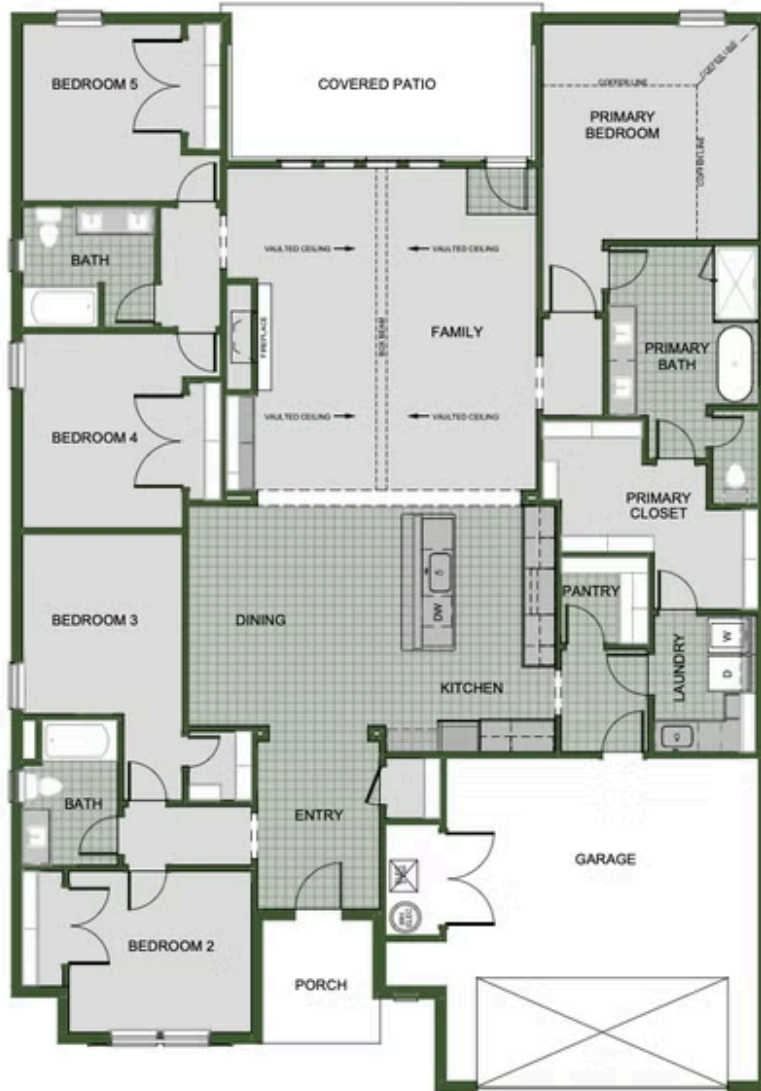

BARILOCHE

2575

Floor Plan

STARTING AT **\$474,000**  5  3  2  2,576 FT²

The 2575 floorplan features a 4 to 5 bedroom, 3-bathroom with over 2,500 square feet of living space. This premium floorplan is designed to elevate your living experience with its exceptional features and thoughtful design. Step into a home with impressive 15' high vaulted ceilings, complemented by a stylish stained box beam, and 8' tall front and back doors that enhance ...

2ND MASTER SUITE

5TH BEDROOM