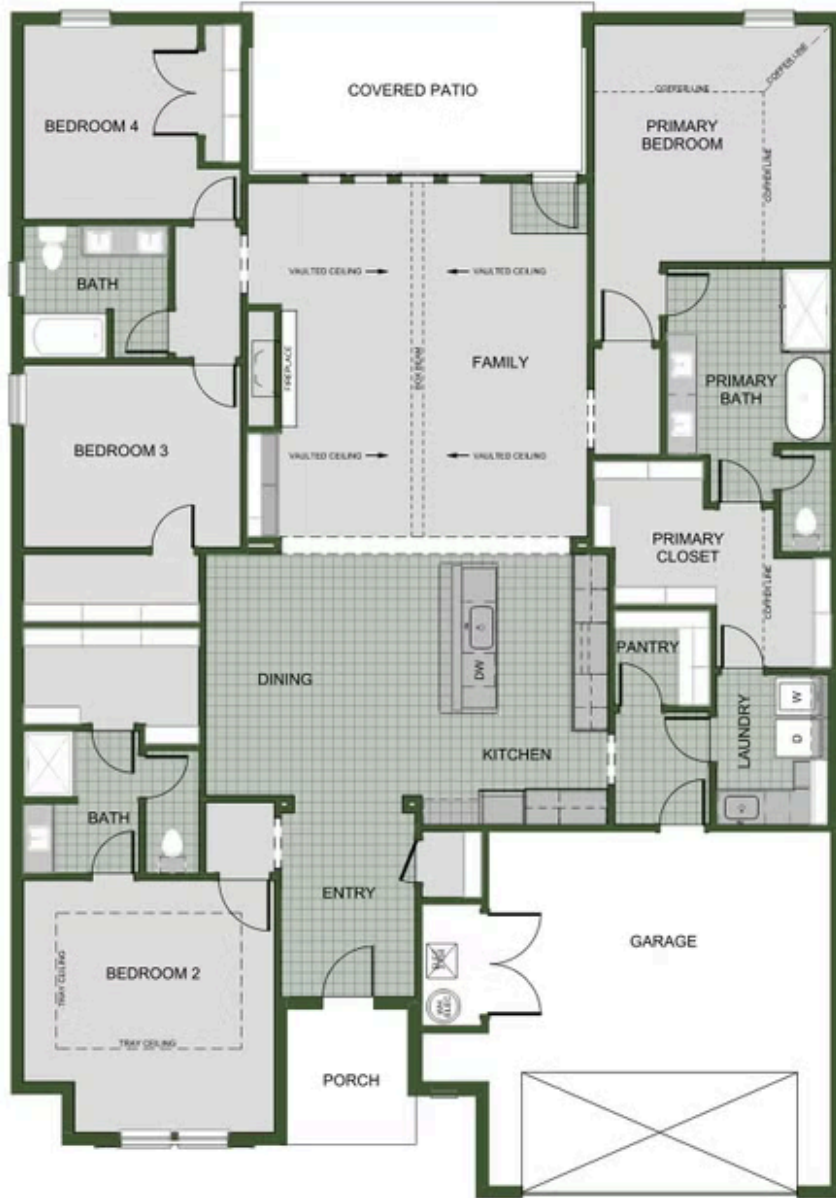

BARILOCHE

2575

Floor Plan

STARTING AT **\$474,000**  5  3  2  2,576 FT²

The 2575 floorplan features a 4 to 5 bedroom, 3-bathroom with over 2,500 square feet of living space. This premium floorplan is designed to elevate your living experience with its exceptional features and thoughtful design. Step into a home with impressive 15' high vaulted ceilings, complemented by a stylish stained box beam, and 8' tall front and back doors that enhance ...

2ND MASTER SUITE

5TH BEDROOM