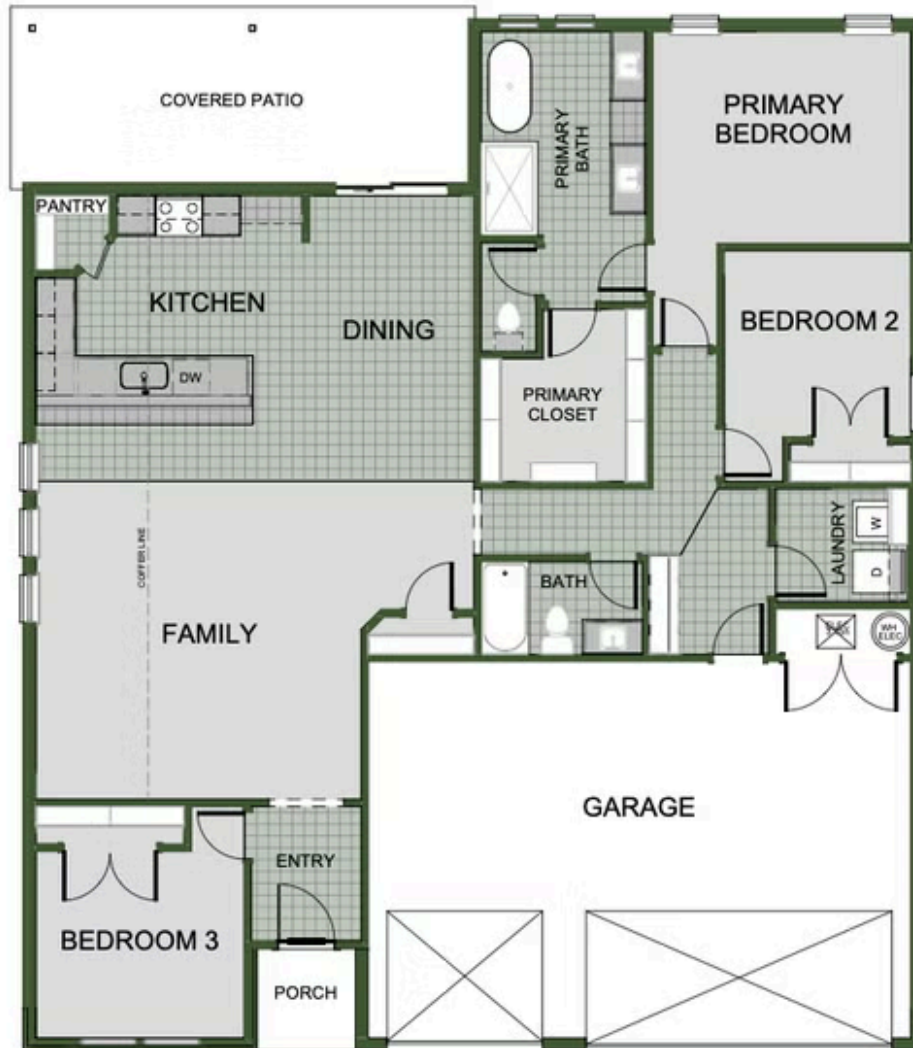

OLD WIRE CROSSING  
5159 S. Ivey Ln.  
Battlefield, MO 65619

PRICED AT \$362,385  3  2.0  3  1750 FT<sup>2</sup>

1750 3 Car : This floor plan is a 3 bedroom, 2-bathroom 1750 square feet home featuring 10-foot ceilings in the entryway, kitchen, living area, and primary bedroom, plus dual vanities in the primary bathroom. The 1750 3-Car Series delivers the luxury of a larger floor plan with an included 3rd car garage. Enjoy the flexible floor plan with the choice of 3 or 4 bedrooms to...

3 BEDROOM