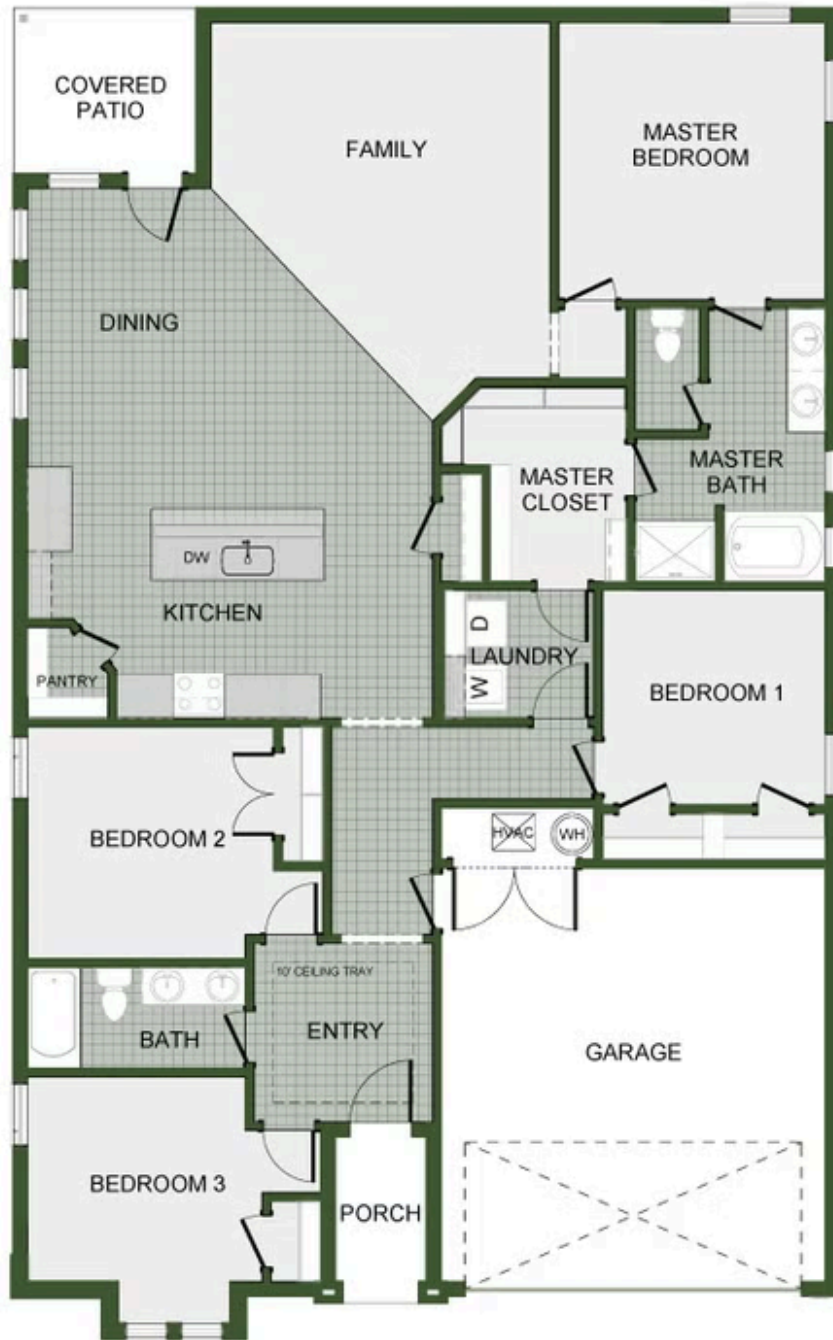

OLD WIRE CROSSING

1950-4

Floor Plan

STARTING AT **\$374,000**  4  2  2  1,950 FT²

This 1950 square foot 4 bedroom, 2 bathroom home features a spacious and open floor plan. The main living area includes a large living room that flows seamlessly into a modern kitchen and dining area, creating the perfect space for entertaining guests. The home includes four bedrooms and two full bathrooms. With its thoughtful design and practical amenities, this home is ...

1950-4