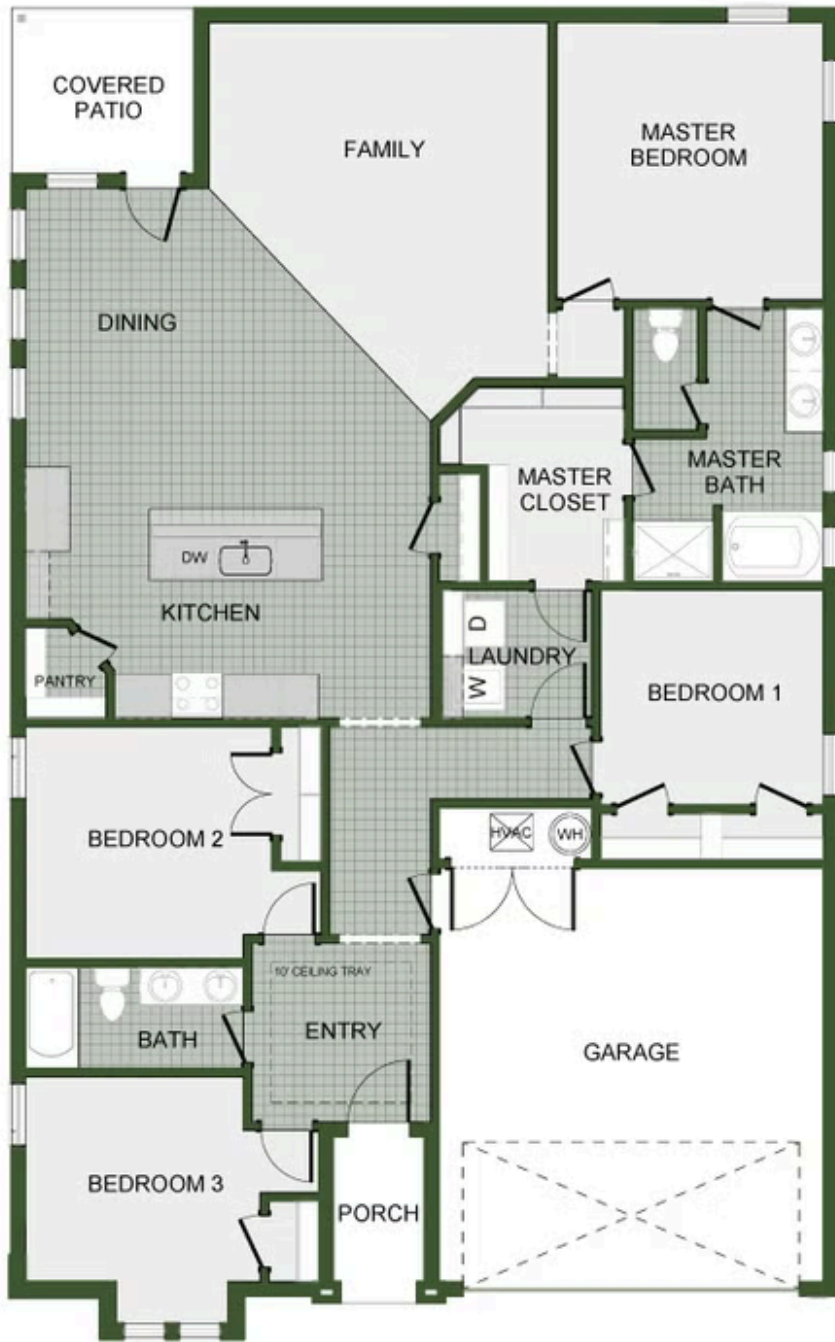

OLD WIRE CROSSING

1950-4

Floor Plan

STARTING AT **\$374,000**  4  2  2  1,950 FT²

This 1950 square foot 4 bedroom, 2 bathroom home features a spacious and open floor plan. The main living area includes a large living room that flows seamlessly into a modern kitchen and dining area, creating the perfect space for entertaining guests. The home includes four bedrooms and two full bathrooms. With its thoughtful design and practical amenities, this home is ...

1950-4