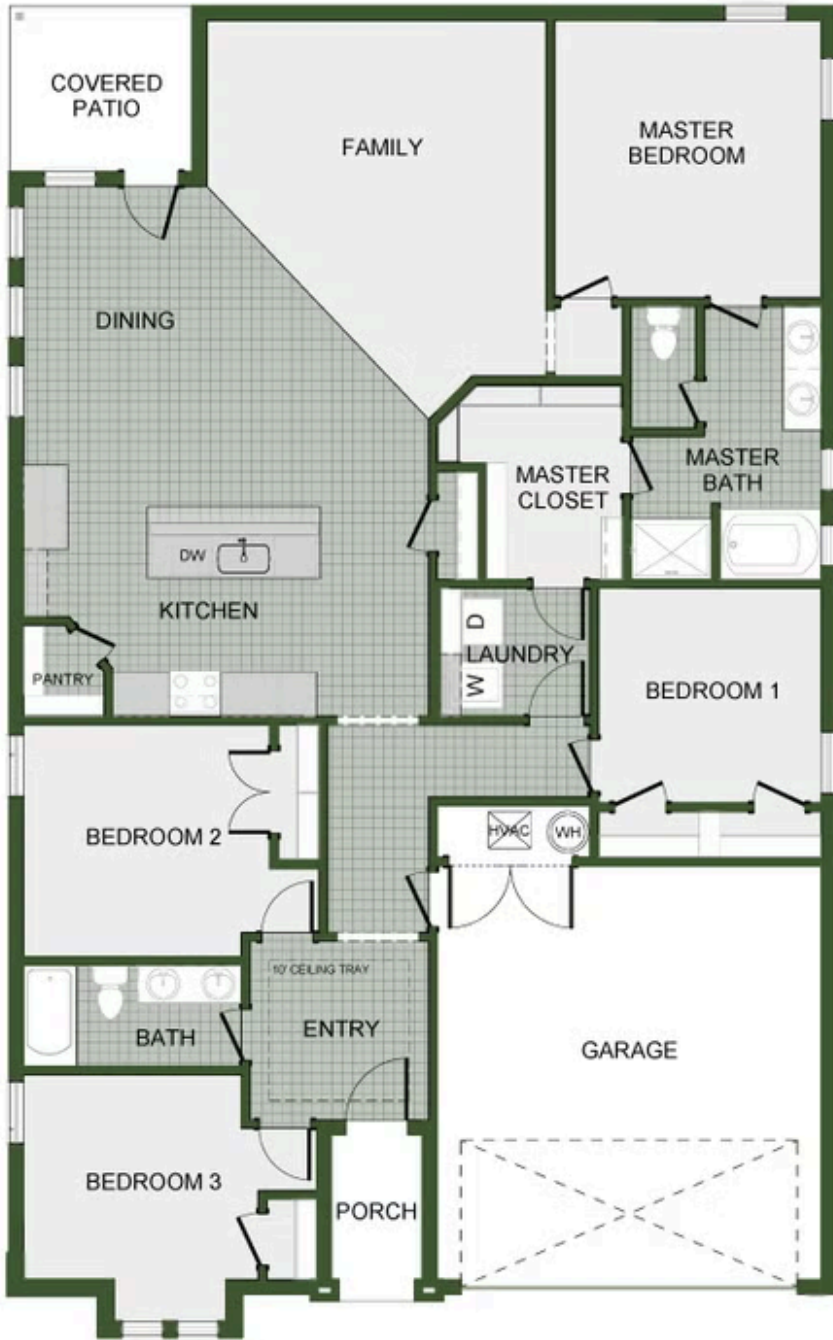

OLD WIRE CROSSING  
5140 S. Ivey Ln.  
Battlefield, MO 65619

PRICED AT **\$389,997**  4  2.0  3  1950 FT<sup>2</sup>

This 1950 square foot 4 bedroom, 2 bathroom home features a spacious and open floor plan. The main living area includes a large living room that flows seamlessly into a modern kitchen and dining area, creating the perfect space for entertaining guests. The home includes four bedrooms and two full bathrooms. With its thoughtful design and practical amenities, this home is ...

1950-4