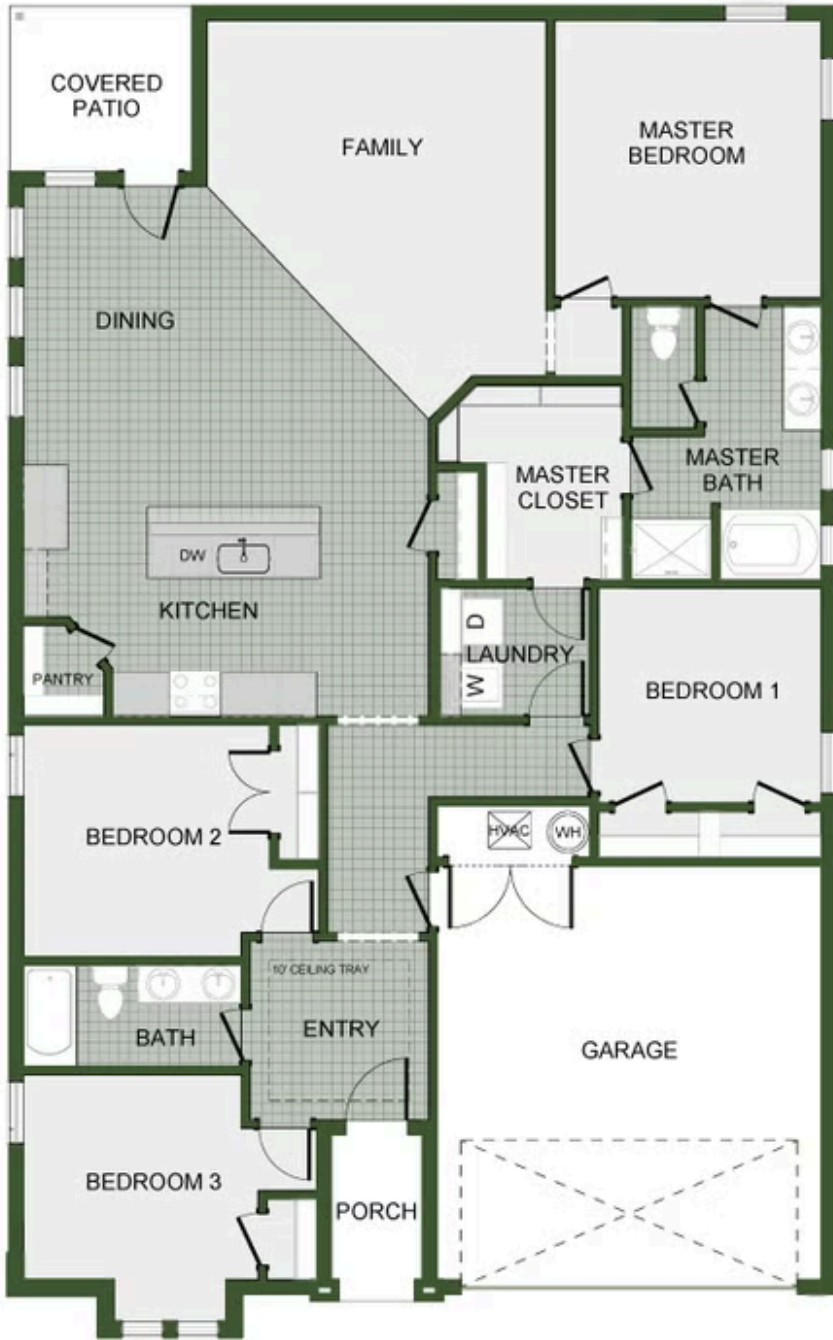

OLD WIRE CROSSING  
5140 S. Ivey Ln.  
Battlefield, MO 65619

PRICED AT **\$384,951** 🛏️ 4 🚿 2.0 🚗 3 🏠 1950 FT<sup>2</sup>

This 1950 square foot 4 bedroom, 2 bathroom home features a spacious and open floor plan. The main living area includes a large living room that flows seamlessly into a modern kitchen and dining area, creating the perfect space for entertaining guests. The home includes four bedrooms and two full bathrooms. With its thoughtful design and practical amenities, this home is ...

1950-4