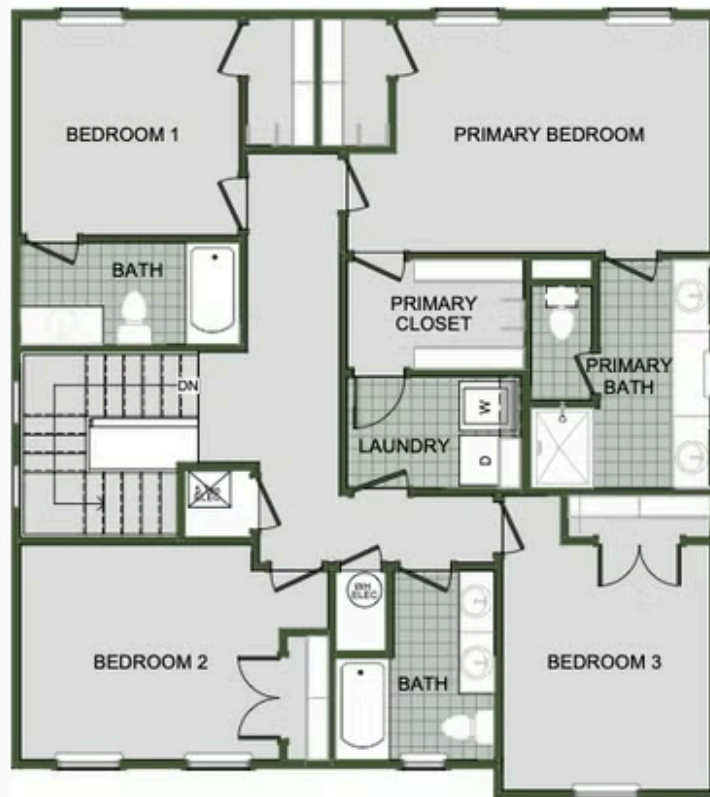

RAINER FARMS

2000 Two Story

Floor Plan

STARTING AT **\$299,000**  3 - 4  2.5 - 3  2  2,000 FT²

Introducing our 2000 Two Story this 3 - 4 bedroom, 2.5 to 3.5 bathroom with 1979 square foot home is the epitome of versatility for your family's needs! This floor plan offers an open-concept layout on the ground floor, with options for an upstairs loft, a fourth bedroom, or even a bedroom en-suite. Discover a home that adapts to your lifestyle with the 2000 Two Story – w...

AMENITIES

SIDEWALKS

WALKING
TRAIL

GOLF CART
COMMUNITY

FIRST FLOOR

LOFT OPTION

4 BEDROOM EN-SUITE OPTION

4 BEDROOM OPTION