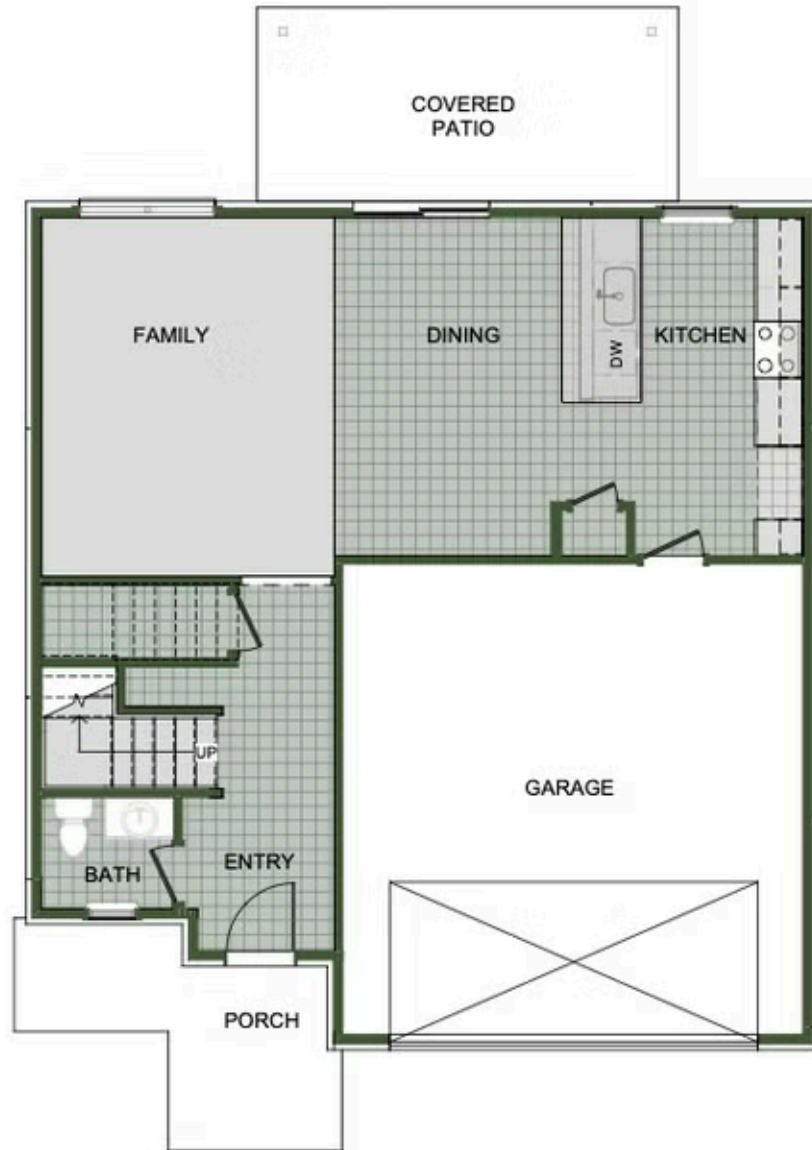

RAINER FARMS

2000 Two Story

Floor Plan

STARTING AT **\$299,000**  3 - 4  2.5 - 3  2  2,000 FT²

Introducing our 2000 Two Story this 3 - 4 bedroom, 2.5 to 3.5 bathroom with 1979 square foot home is the epitome of versatility for your family's needs! This floor plan offers an open-concept layout on the ground floor, with options for an upstairs loft, a fourth bedroom, or even a bedroom en-suite. Discover a home that adapts to your lifestyle with the 2000 Two Story – w...

AMENITIES

SIDEWALKS

WALKING
TRAIL

GOLF CART
COMMUNITY

FIRST FLOOR

LOFT OPTION

4 BEDROOM EN-SUITE OPTION

4 BEDROOM OPTION