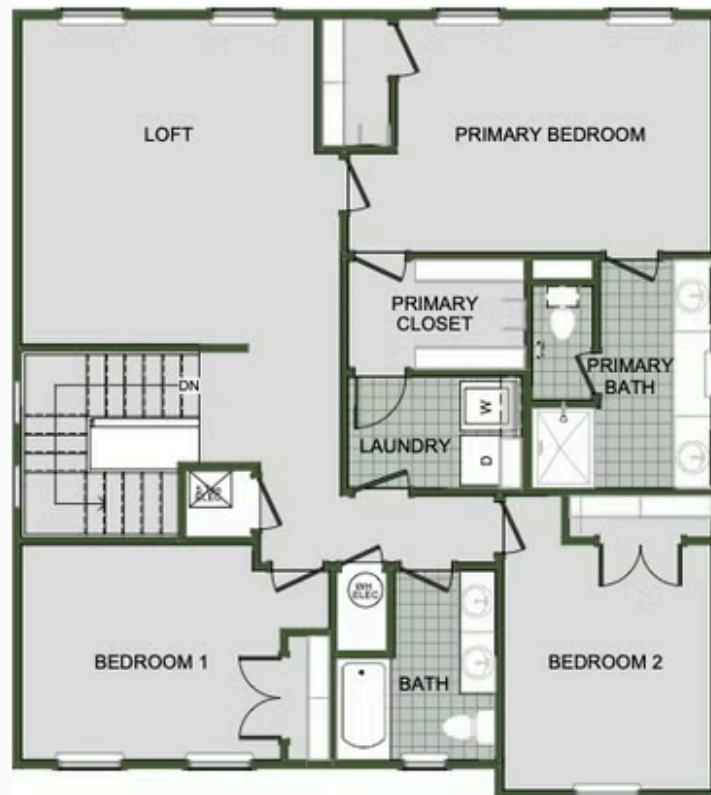

RAINER FARMS

2000 Two Story

Floor Plan

STARTING AT **\$299,000**  3 - 4  2.5 - 3  2  2,000 FT²

Introducing our 2000 Two Story this 3 - 4 bedroom, 2.5 to 3.5 bathroom with 1979 square foot home is the epitome of versatility for your family's needs! This floor plan offers an open-concept layout on the ground floor, with options for an upstairs loft, a fourth bedroom, or even a bedroom en-suite. Discover a home that adapts to your lifestyle with the 2000 Two Story – w...

AMENITIES

SIDEWALKS

WALKING
TRAIL

GOLF CART
COMMUNITY

FIRST FLOOR

LOFT OPTION

4 BEDROOM EN-SUITE OPTION

4 BEDROOM OPTION