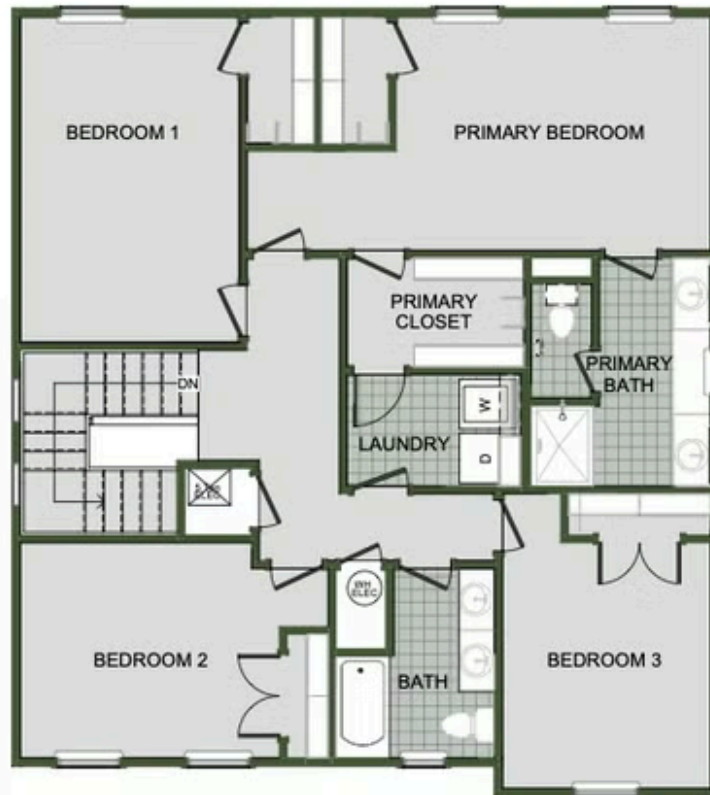

RAINER FARMS

2000 Two Story

Floor Plan

STARTING AT **\$299,000**  3 - 4  2.5 - 3  2  2,000 FT²

Introducing our 2000 Two Story this 3 - 4 bedroom, 2.5 to 3.5 bathroom with 1979 square foot home is the epitome of versatility for your family's needs! This floor plan offers an open-concept layout on the ground floor, with options for an upstairs loft, a fourth bedroom, or even a bedroom en-suite. Discover a home that adapts to your lifestyle with the 2000 Two Story – w...

AMENITIES

SIDEWALKS

WALKING
TRAIL

GOLF CART
COMMUNITY

FIRST FLOOR

LOFT OPTION

4 BEDROOM EN-SUITE OPTION

4 BEDROOM OPTION