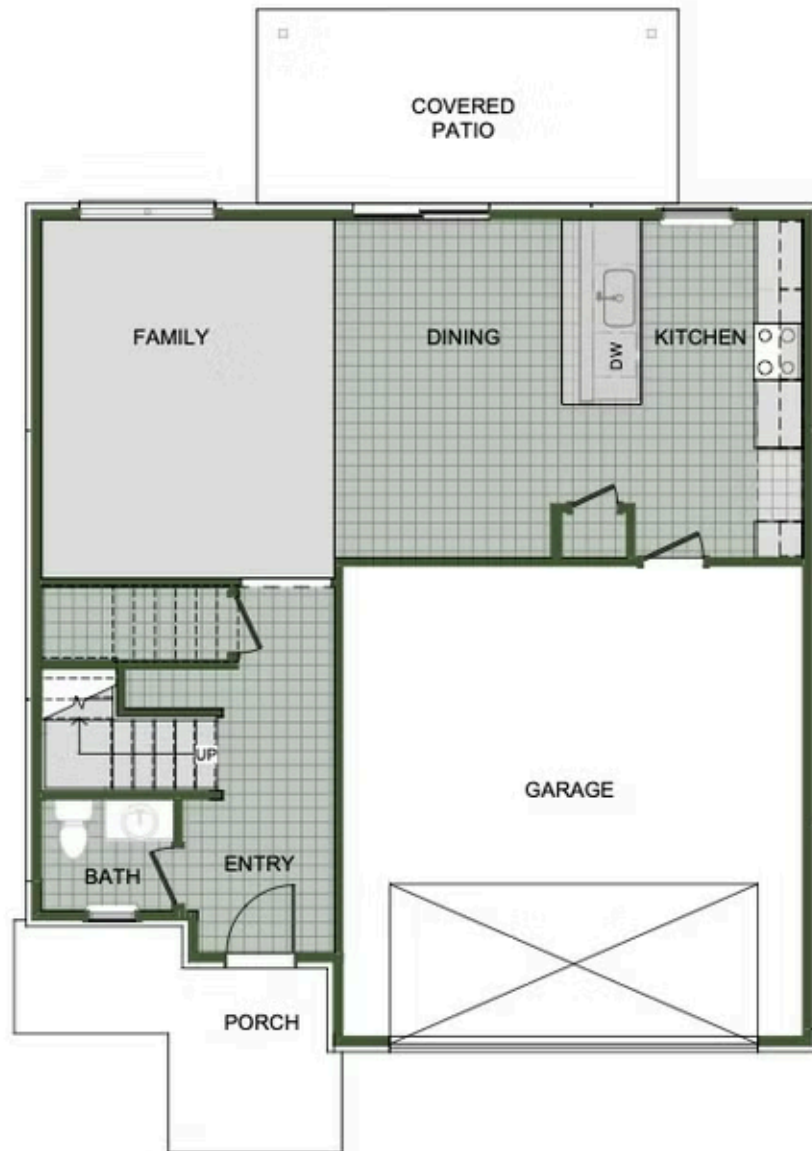

2000 Two Story

Floor Plan

STARTING AT **\$294,000** 🛏️ 3 - 4 🚿 2.5 - 3 🚗 2 📏 2,000 FT²

Introducing our 2000 Two Story this 3 - 4 bedroom, 2.5 to 3.5 bathroom with 1979 square foot home is the epitome of versatility for your family's needs! This floor plan offers an open-concept layout on the ground floor, with options for an upstairs loft, a fourth bedroom, or even a bedroom en-suite. Discover a home that adapts to your lifestyle with the 2000 Two Story – w...

NEW LADY 3

FIRST FLOOR

LOFT OPTION

4 BEDROOM EN-SUITE OPTION

4 BEDROOM OPTION