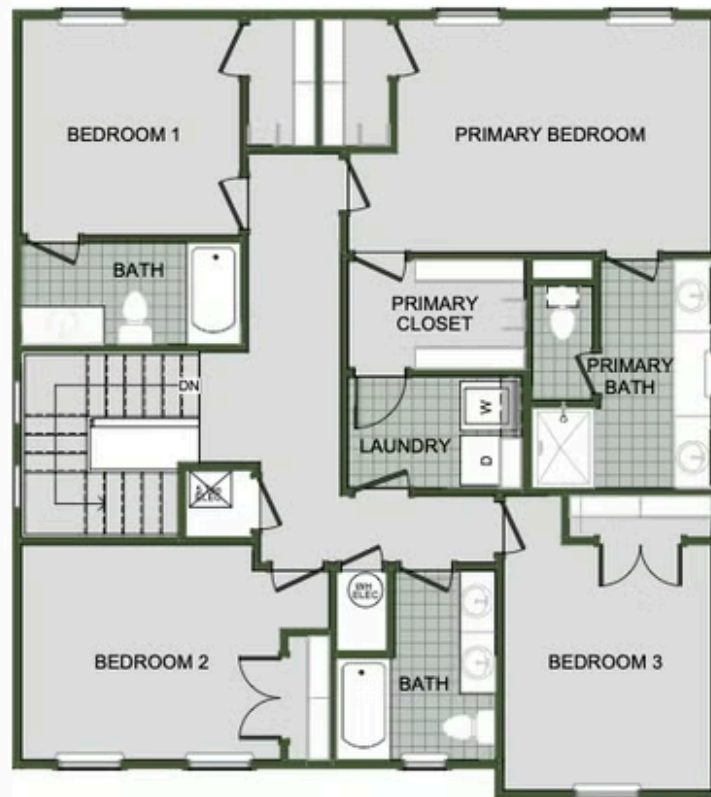

RAINER FARMS

2000 Two Story

Floor Plan

STARTING AT **\$294,000** 3 - 4 2.5 - 3 2 2,000 FT²

Introducing our 2000 Two Story this 3 - 4 bedroom, 2.5 to 3.5 bathroom with 1979 square foot home is the epitome of versatility for your family's needs! This floor plan offers an open-concept layout on the ground floor, with options for an upstairs loft, a fourth bedroom, or even a bedroom en-suite. Discover a home that adapts to your lifestyle with the 2000 Two Story – w...

AMENITIES

SIDEWALKS

COMMUNITY
POND

RURAL
DEVELOPMENT
FINANCING

WALKING
TRAIL

GOLF CART
COMMUNITY

FIRST FLOOR

LOFT OPTION

4 BEDROOM EN-SUITE OPTION

4 BEDROOM OPTION