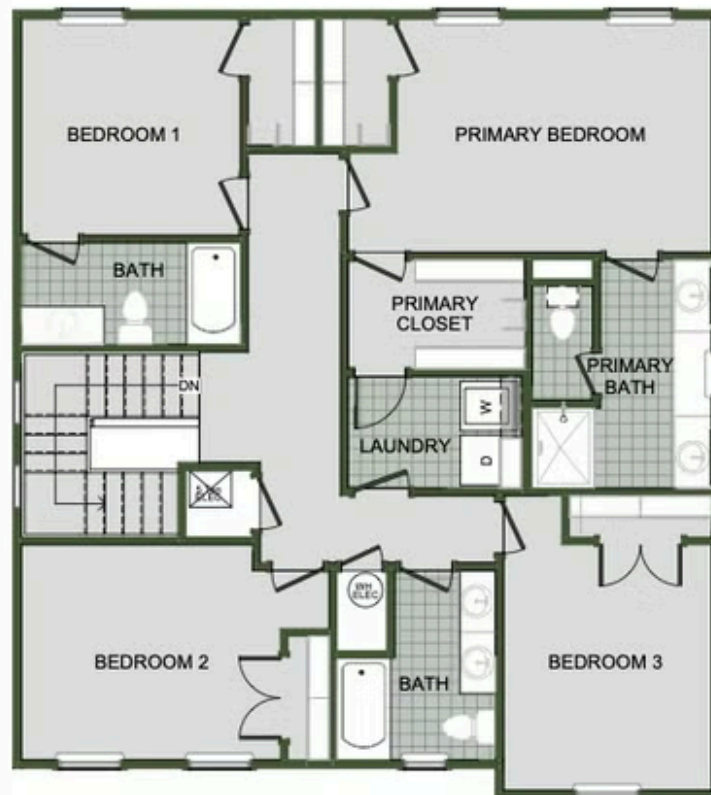

# 2000 Two Story

Floor Plan

STARTING AT **\$298,000**  3 - 4  2.5 - 3  2  2,000 FT<sup>2</sup>

Introducing our 2000 Two Story this 3 - 4 bedroom, 2.5 to 3.5 bathroom with 1979 square foot home is the epitome of versatility for your family's needs! This floor plan offers an open-concept layout on the ground floor, with options for an upstairs loft, a fourth bedroom, or even a bedroom en-suite. Discover a home that adapts to your lifestyle with the 2000 Two Story –...

## AMENITIES

SIDEWALKS

WALKING  
TRAIL

GOLF CART  
COMMUNITY

FIRST FLOOR

LOFT OPTION

4 BEDROOM EN-SUITE OPTION

4 BEDROOM OPTION