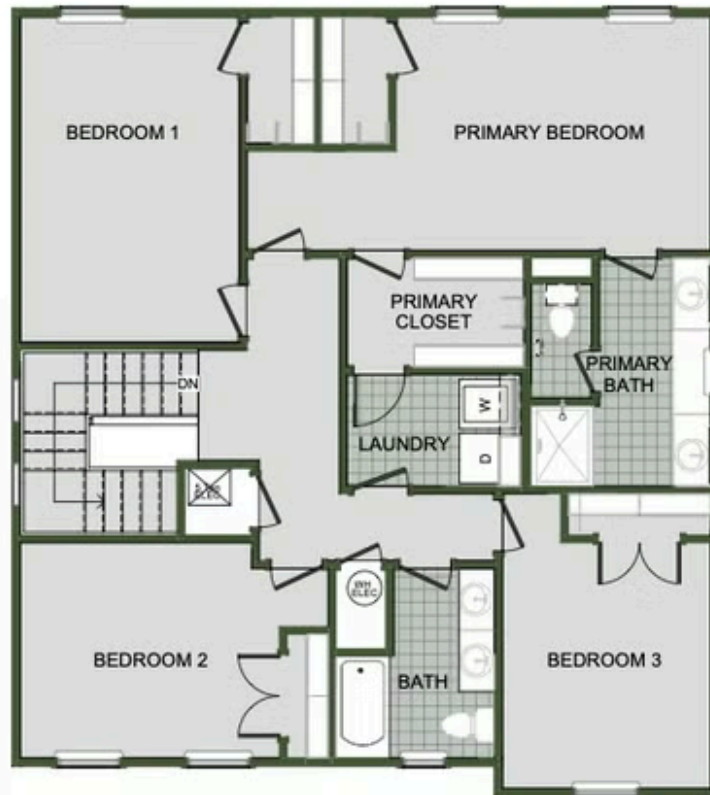

RAINER FARMS

2000 Two Story

Floor Plan

STARTING AT **\$294,000** 3 - 4 2.5 - 3 2 2,000 FT²

Introducing our 2000 Two Story this 3 - 4 bedroom, 2.5 to 3.5 bathroom with 1979 square foot home is the epitome of versatility for your family's needs! This floor plan offers an open-concept layout on the ground floor, with options for an upstairs loft, a fourth bedroom, or even a bedroom en-suite. Discover a home that adapts to your lifestyle with the 2000 Two Story – w...

4 BEDROOM EN-SUITE OPTION

4 BEDROOM OPTION