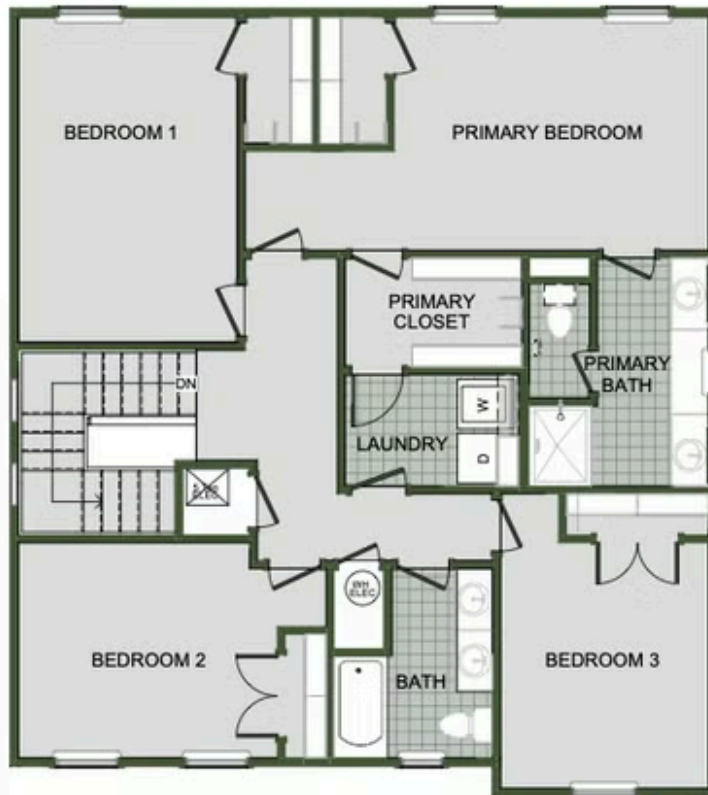

# 2000 Two Story

Floor Plan

STARTING AT **\$298,000**  3 - 4  2.5 - 3  2  2,000 FT<sup>2</sup>

Introducing our 2000 Two Story this 3 - 4 bedroom, 2.5 to 3.5 bathroom with 1979 square foot home is the epitome of versatility for your family's needs! This floor plan offers an open-concept layout on the ground floor, with options for an upstairs loft, a fourth bedroom, or even a bedroom en-suite. Discover a home that adapts to your lifestyle with the 2000 Two Story –...

## AMENITIES

SIDEWALKS

WALKING  
TRAIL

GOLF CART  
COMMUNITY

FIRST FLOOR

LOFT OPTION

4 BEDROOM EN-SUITE OPTION

4 BEDROOM OPTION