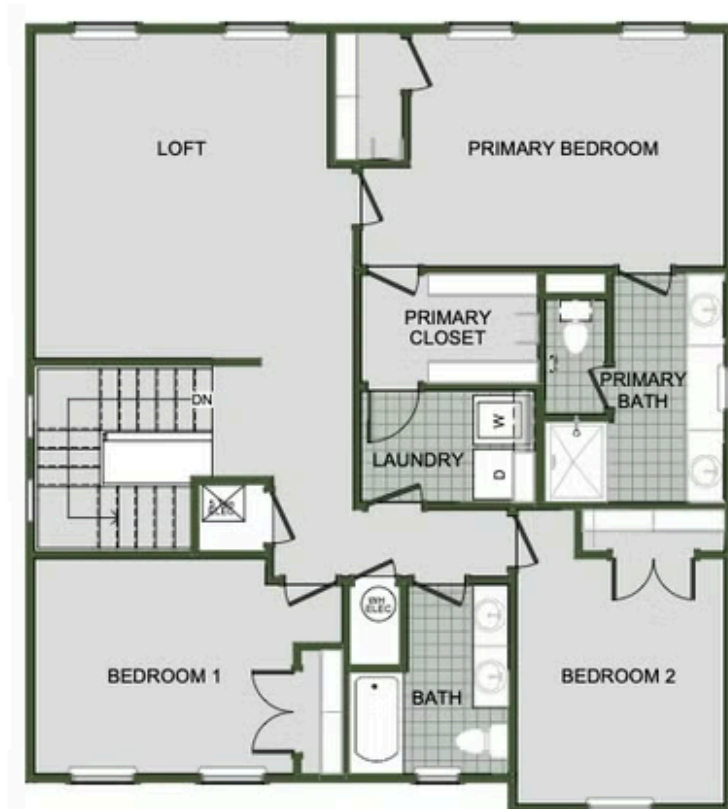

2000 Two Story

Floor Plan

STARTING AT **\$294,000** 🛏️ 3 - 4 🚿 2.5 - 3 🚗 2 📏 2,000 FT²

Introducing our 2000 Two Story this 3 - 4 bedroom, 2.5 to 3.5 bathroom with 1979 square foot home is the epitome of versatility for your family's needs! This floor plan offers an open-concept layout on the ground floor, with options for an upstairs loft, a fourth bedroom, or even a bedroom en-suite. Discover a home that adapts to your lifestyle with the 2000 Two Story – w...

NEW LADY 3

FIRST FLOOR

LOFT OPTION

4 BEDROOM EN-SUITE OPTION

4 BEDROOM OPTION