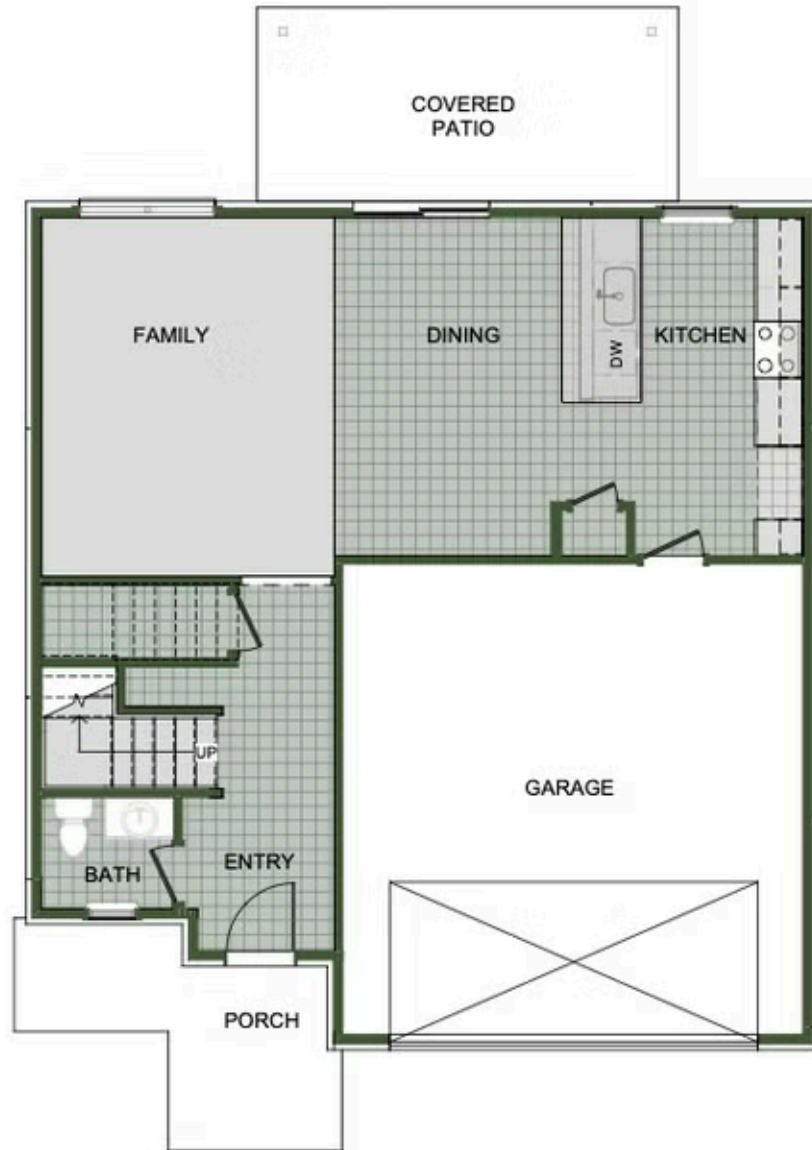

RAINER FARMS

2000 Two Story

Floor Plan

STARTING AT **\$294,000** 3 - 4 2.5 - 3 2 2,000 FT²

Introducing our 2000 Two Story this 3 - 4 bedroom, 2.5 to 3.5 bathroom with 1979 square foot home is the epitome of versatility for your family's needs! This floor plan offers an open-concept layout on the ground floor, with options for an upstairs loft, a fourth bedroom, or even a bedroom en-suite. Discover a home that adapts to your lifestyle with the 2000 Two Story – w...

AMENITIES

SIDEWALKS

COMMUNITY
POND

RURAL
DEVELOPMENT
FINANCING

WALKING
TRAIL

GOLF CART
COMMUNITY

FIRST FLOOR

LOFT OPTION

4 BEDROOM EN-SUITE OPTION

4 BEDROOM OPTION