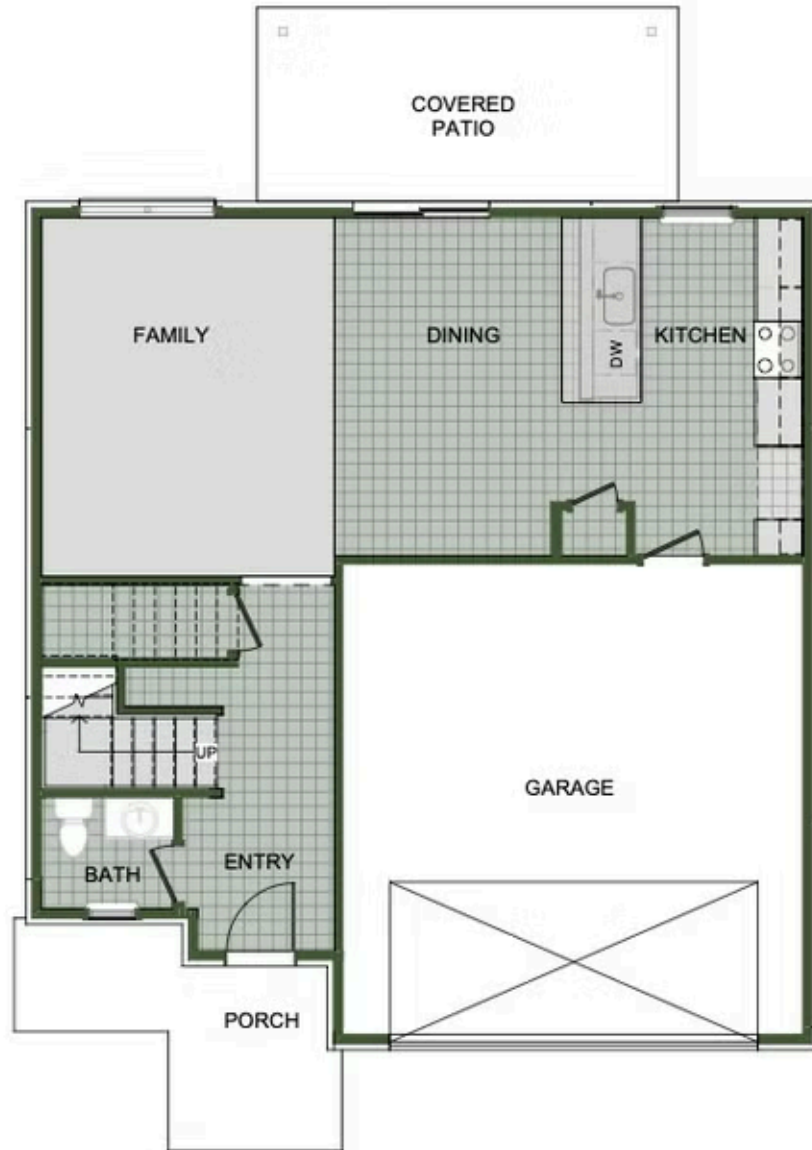

# 2000 Two Story

Floor Plan

STARTING AT **\$298,000**  3 - 4  2.5 - 3  2  2,000 FT<sup>2</sup>

Introducing our 2000 Two Story this 3 - 4 bedroom, 2.5 to 3.5 bathroom with 1979 square foot home is the epitome of versatility for your family's needs! This floor plan offers an open-concept layout on the ground floor, with options for an upstairs loft, a fourth bedroom, or even a bedroom en-suite. Discover a home that adapts to your lifestyle with the 2000 Two Story –...

## AMENITIES

SIDEWALKS

WALKING  
TRAIL

GOLF CART  
COMMUNITY

FIRST FLOOR

LOFT OPTION

4 BEDROOM EN-SUITE OPTION

4 BEDROOM OPTION