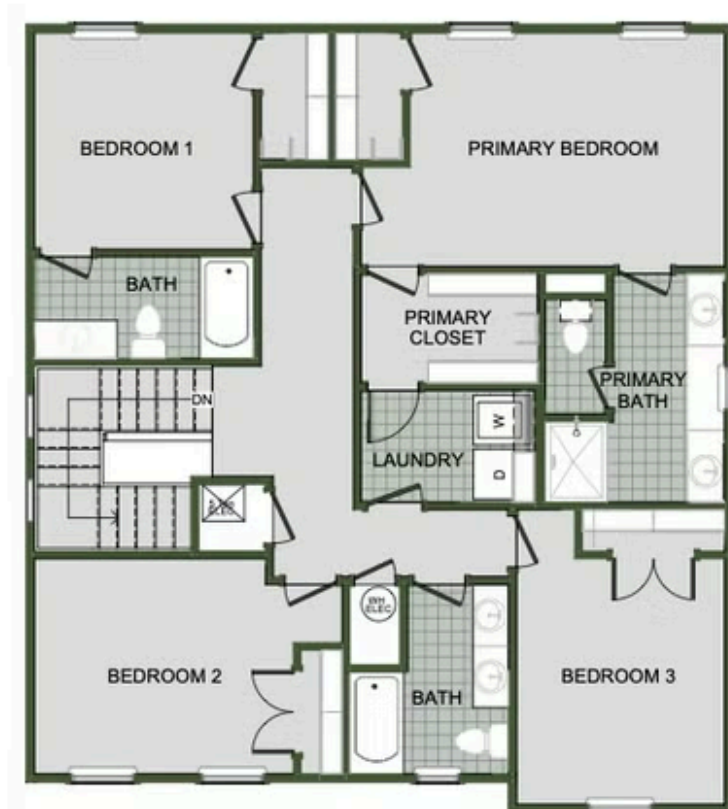

2000 Two Story

Floor Plan

STARTING AT **\$294,000** 🛏️ 3 - 4 🚿 2.5 - 3 🚗 2 📏 2,000 FT²

Introducing our 2000 Two Story this 3 - 4 bedroom, 2.5 to 3.5 bathroom with 1979 square foot home is the epitome of versatility for your family's needs! This floor plan offers an open-concept layout on the ground floor, with options for an upstairs loft, a fourth bedroom, or even a bedroom en-suite. Discover a home that adapts to your lifestyle with the 2000 Two Story – w...

NEW LADY 3

FIRST FLOOR

LOFT OPTION

4 BEDROOM EN-SUITE OPTION

4 BEDROOM OPTION