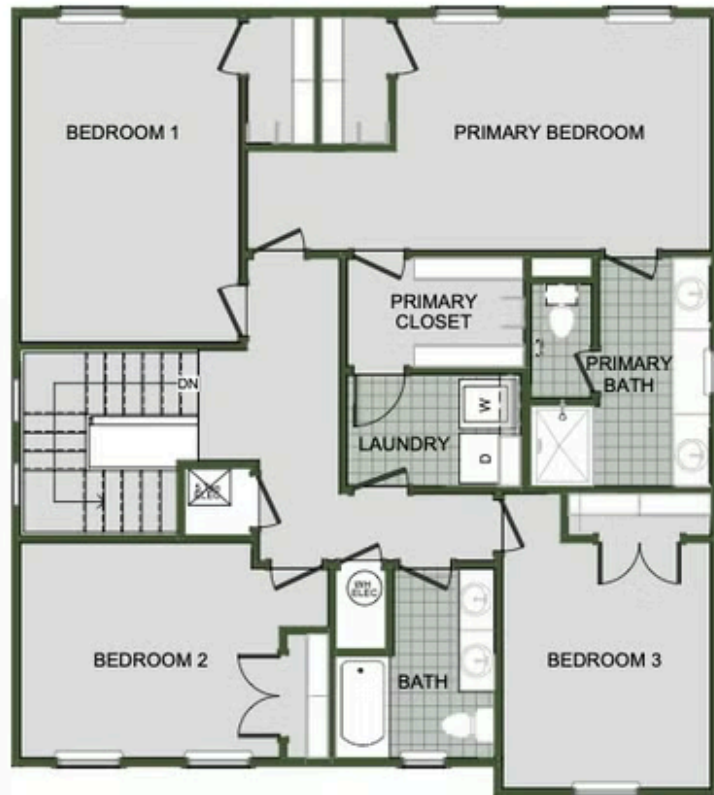

2000 Two Story

Floor Plan

STARTING AT **\$294,000** 🛏️ 3 - 4 🚿 2.5 - 3 🚗 2 📏 2,000 FT²

Introducing our 2000 Two Story this 3 - 4 bedroom, 2.5 to 3.5 bathroom with 1979 square foot home is the epitome of versatility for your family's needs! This floor plan offers an open-concept layout on the ground floor, with options for an upstairs loft, a fourth bedroom, or even a bedroom en-suite. Discover a home that adapts to your lifestyle with the 2000 Two Story – w...

NEW LADY 3

FIRST FLOOR

LOFT OPTION

4 BEDROOM EN-SUITE OPTION

4 BEDROOM OPTION