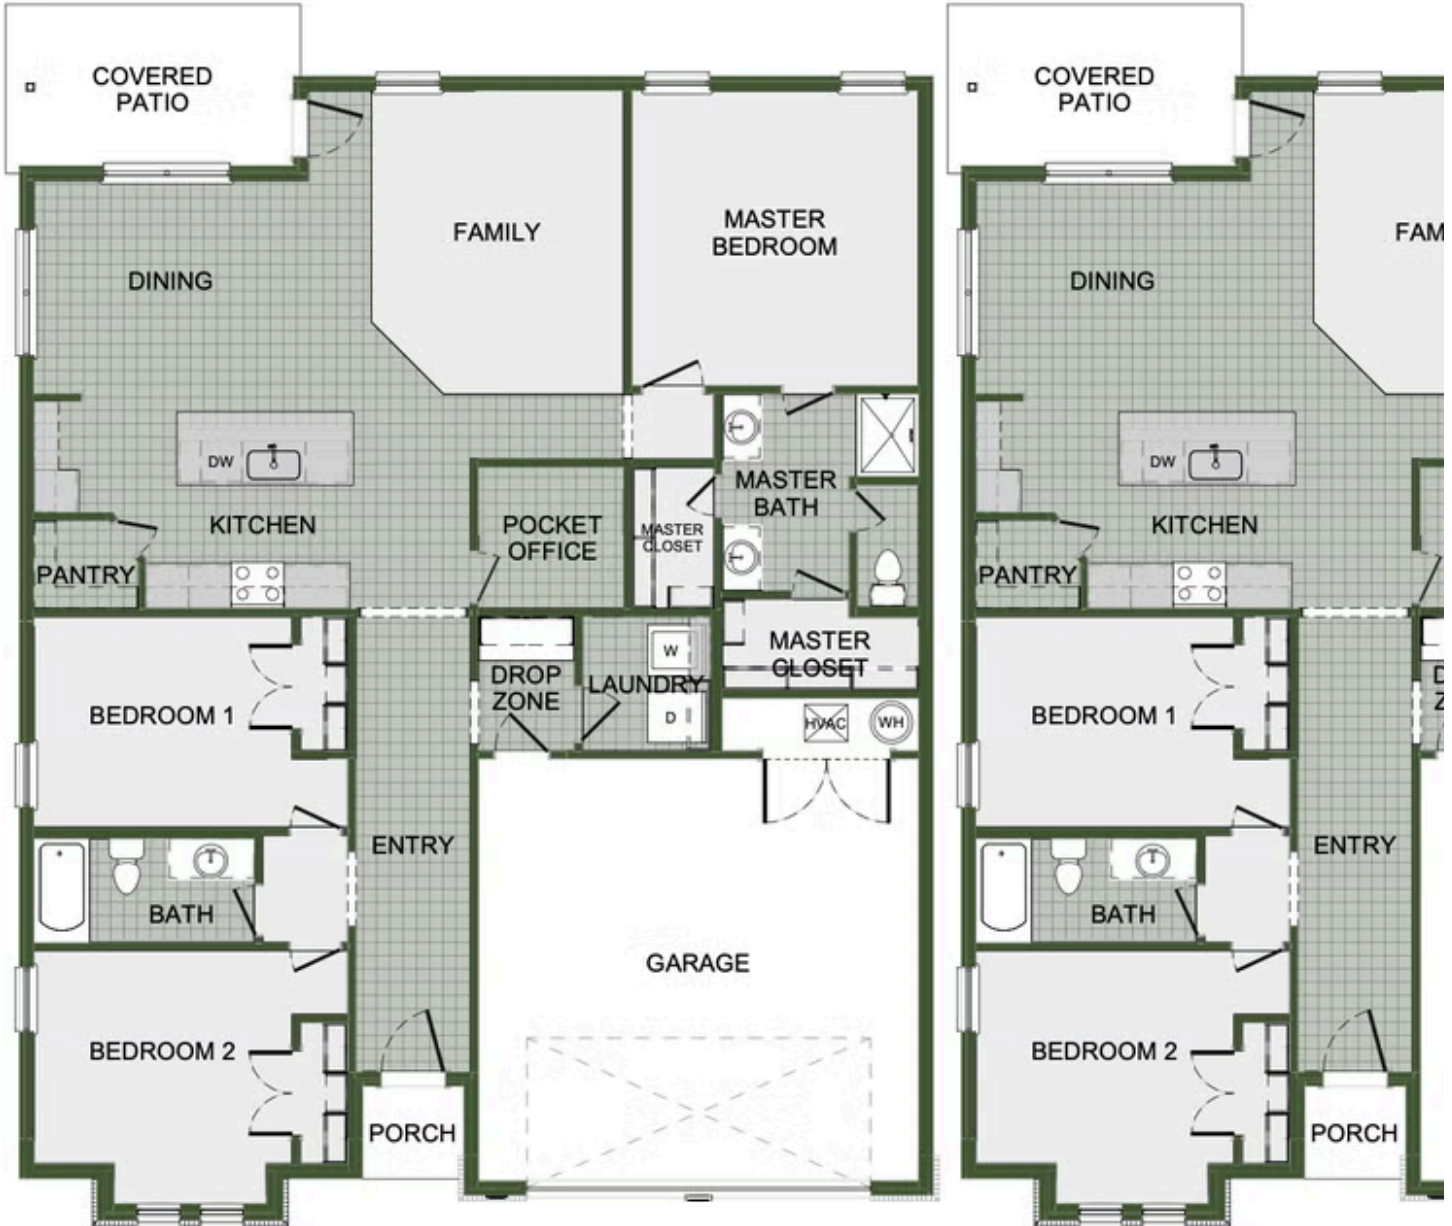

EMERALD GLADES

1708 E. White Oak St.

Joplin, MO 64801

PRICED AT **\$296,028**  3  2.0  2  1726 FT²

This 3 bed, 2 bath 1714 square foot floor plan is customizable to your needs. Take your pick from a flexible living space, coffee bar, or pocket office in this 1,700-square-foot home. The ability to choose from structural options to best suit your lifestyle makes this house a home! With an open-concept living space and covered patio, this house is perfect for entertaining...

POCKET OFFICE OPTION