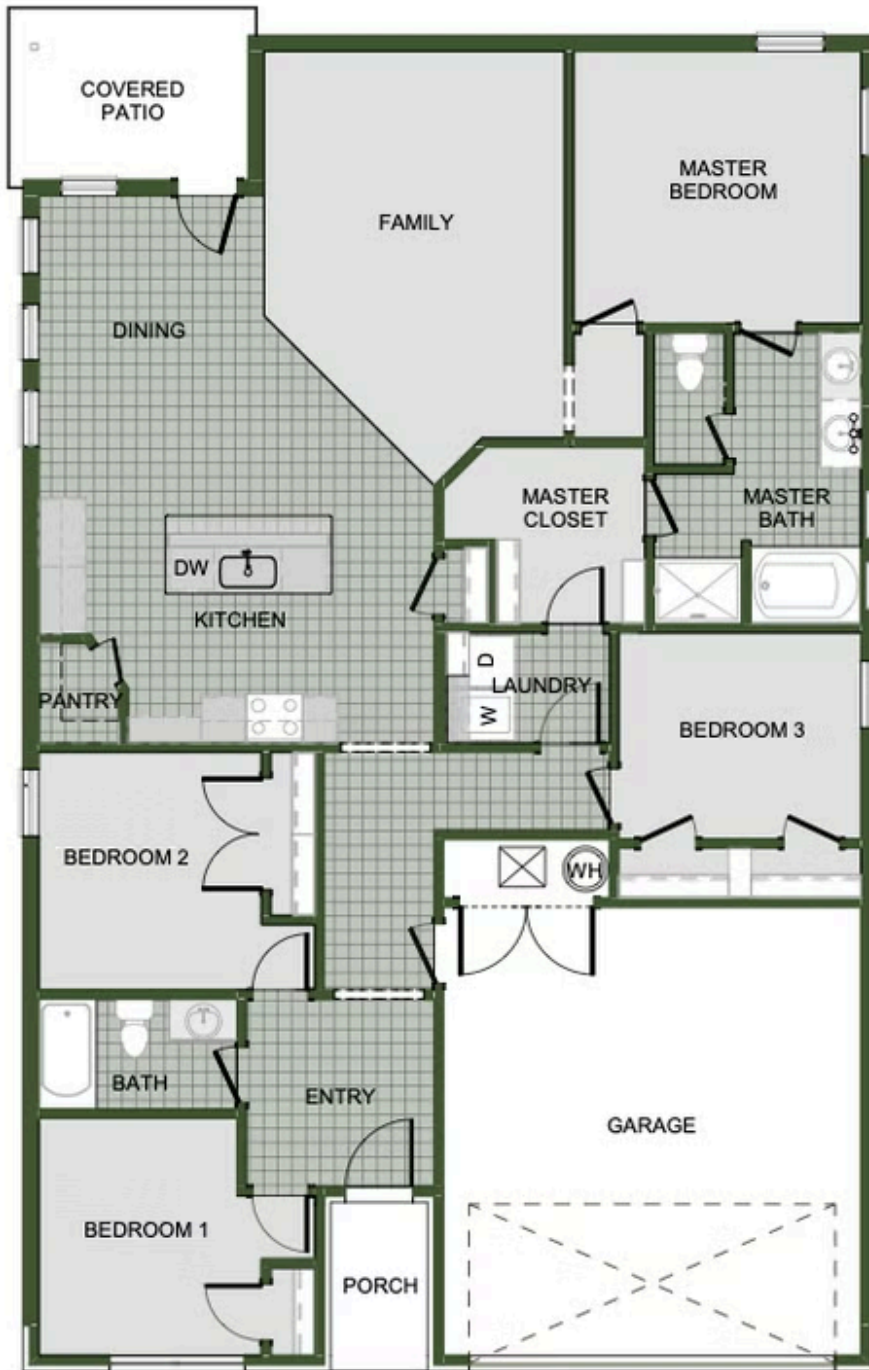

STARTING AT **\$280,000**  4  2  2  1,729 FT²

This 4 bed, 2 bath 1729 square foot floor plan is ready to be filled with your family and friends! Connect with nature in this floor plan thanks to the cozy covered back patio just off the open concept family, dining, and kitchen area. Available space is truly maximized in this home with a kitchen pantry and dedicated laundry space, just off the oversized primary suite cl...

AMENITIES

POOL

PICKLEBALL
COURTS

1729-4