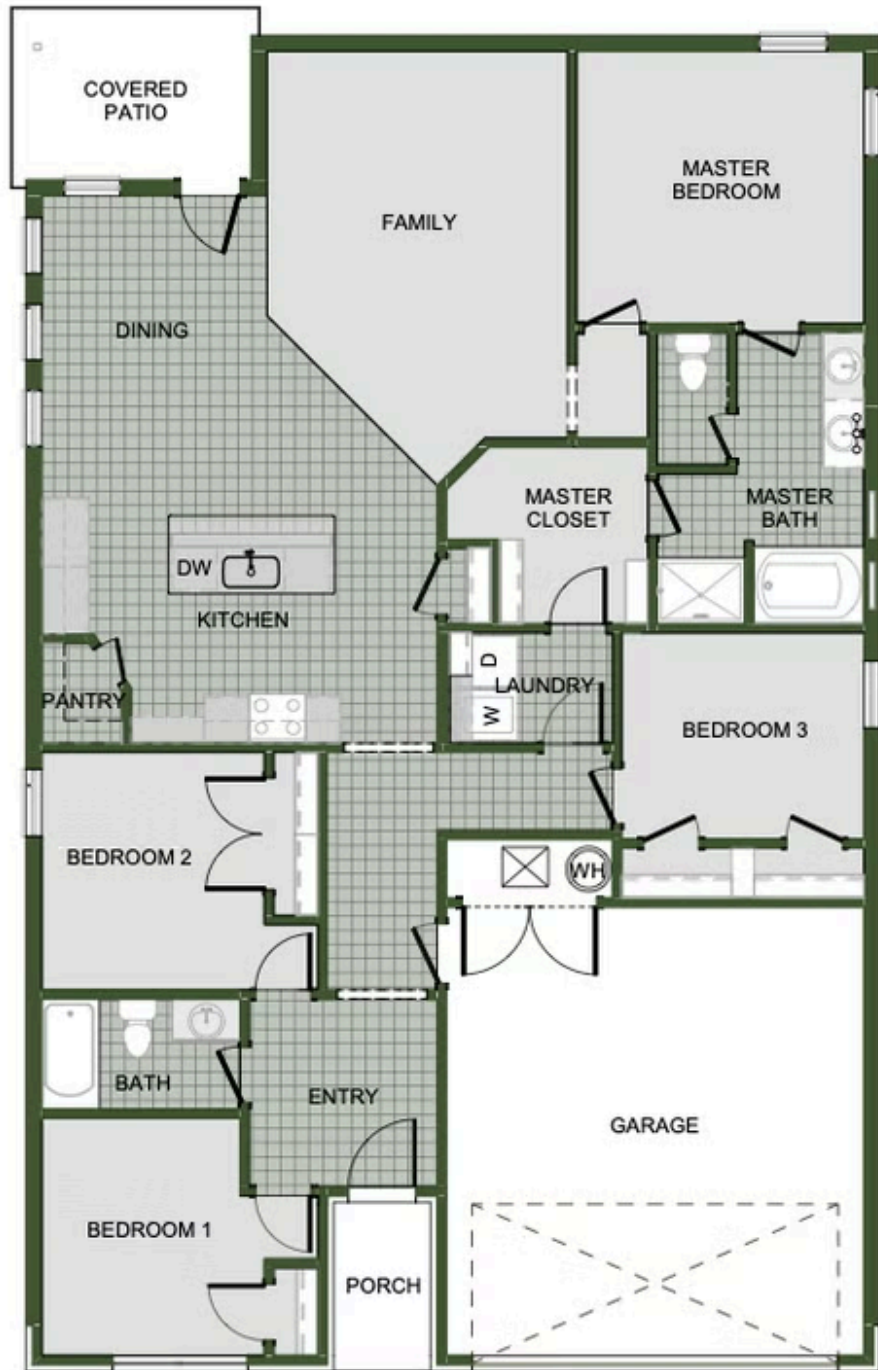

STARTING AT **\$280,000**  4  2  2  1,729 FT<sup>2</sup>

This 4 bed, 2 bath 1729 square foot floor plan is ready to be filled with your family and friends! Connect with nature in this floor plan thanks to the cozy covered back patio just off the open concept family, dining, and kitchen area. Available space is truly maximized in this home with a kitchen pantry and dedicated laundry space, just off the oversized primary suite cl...

### AMENITIES

POOL

PICKLEBALL  
COURTS

1729-4