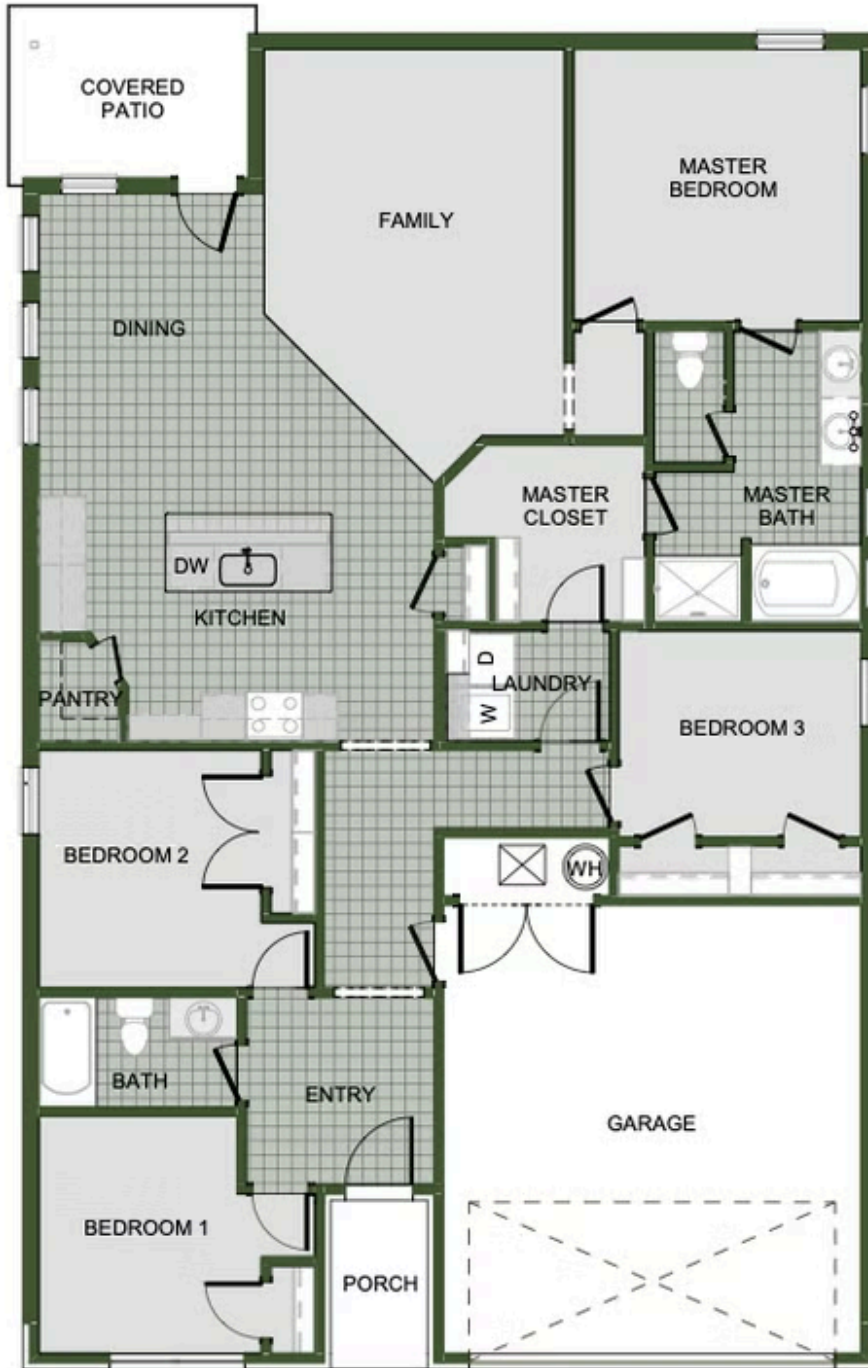

EMERALD GLADES

1602 E. White Oak St.

Joplin, MO 64801

PRICED AT **\$289,964**  4  2.0  2  1729 FT²

This gorgeous 4 bedroom home is ready to be filled with your family and friends! Connect with nature in this floor plan thanks to the cozy covered back patio just off the open concept family, dining, and kitchen area. Available space is truly maximized in this home with a kitchen pantry and dedicated laundry space, just off the oversized primary suite closet.

1729-4