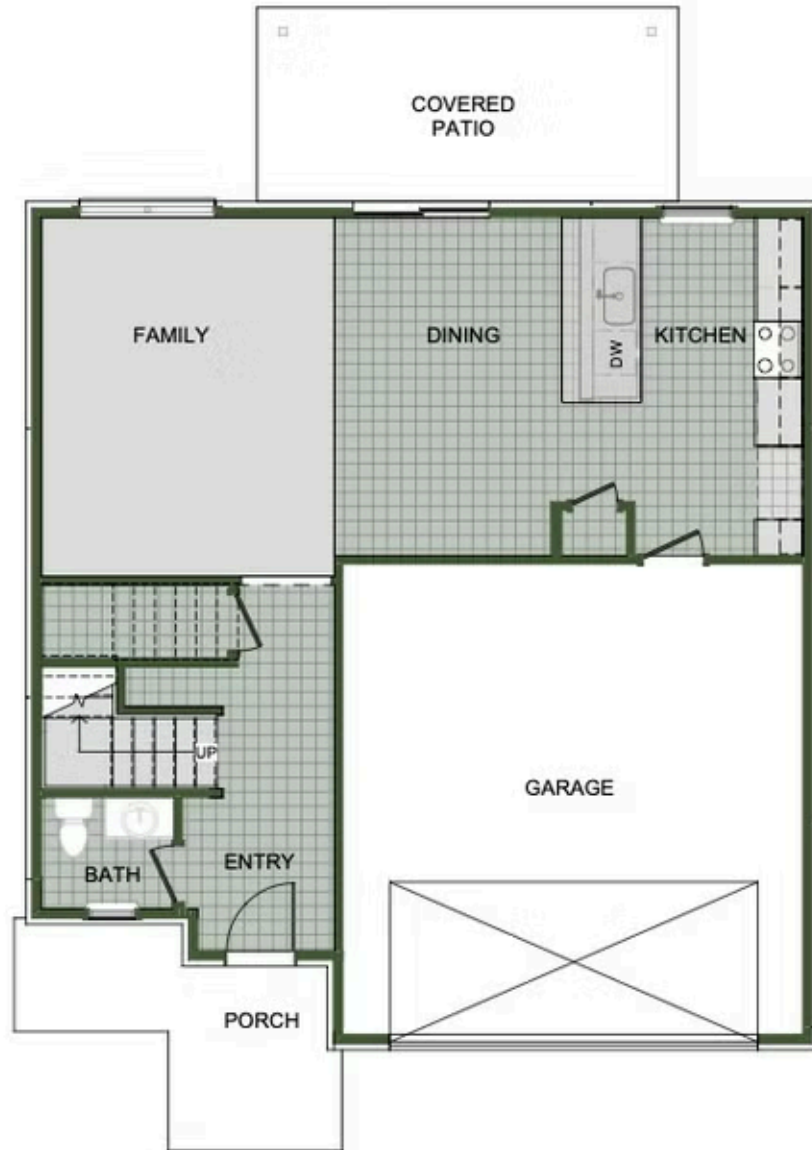

EMERALD GLADES

2000 Two Story

Floor Plan

STARTING AT **\$318,000**  3 - 4  2.5 - 3  2  2,000 FT²

Introducing our 2000 Two Story this 3 - 4 bedroom, 2.5 to 3.5 bathroom with 1979 square foot home is the epitome of versatility for your family's needs! This floor plan offers an open-concept layout on the ground floor, with options for an upstairs loft, a fourth bedroom, or even a bedroom en-suite. Discover a home that adapts to your lifestyle with the 2000 Two Story – w...

AMENITIES

POOL

PICKLEBALL
COURTS

FIRST FLOOR

LOFT OPTION

4 BEDROOM EN-SUITE OPTION

4 BEDROOM OPTION