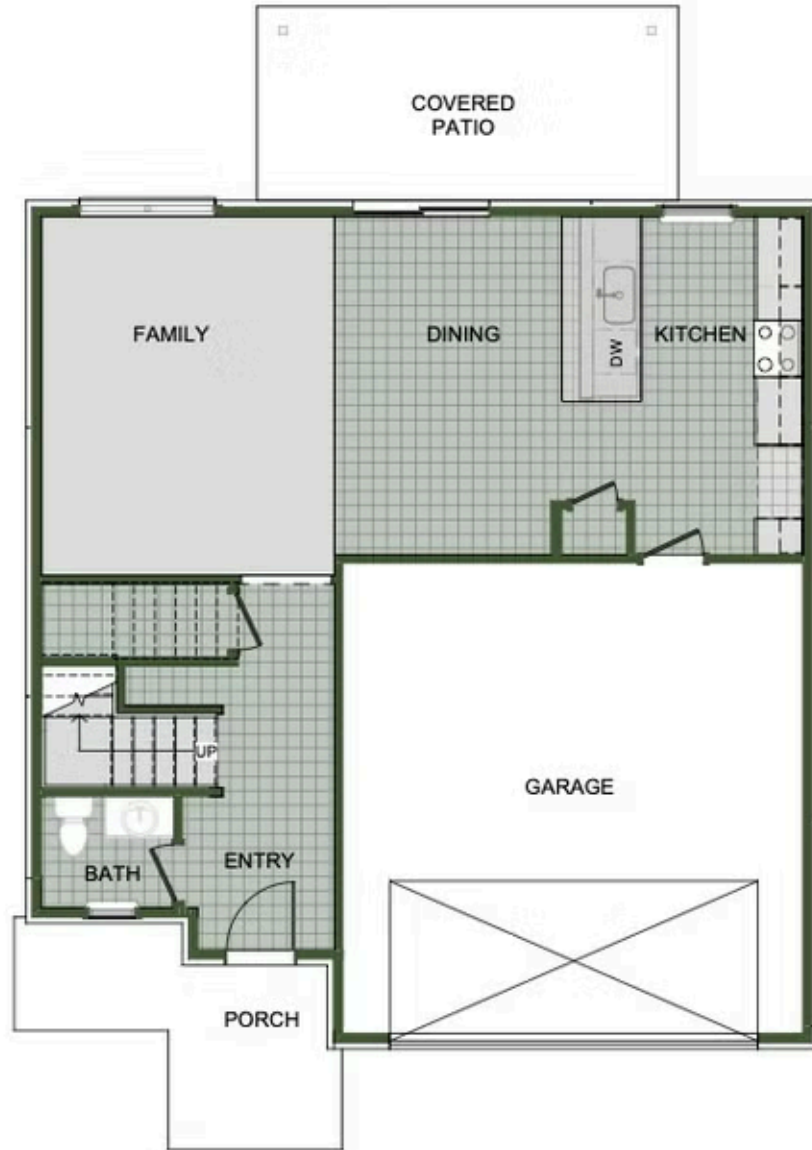

EMERALD GLADES

2000 Two Story

Floor Plan

STARTING AT **\$318,000**  3 - 4  2.5 - 3  2  2,000 FT²

Introducing our 2000 Two Story this 3 - 4 bedroom, 2.5 to 3.5 bathroom with 1979 square foot home is the epitome of versatility for your family's needs! This floor plan offers an open-concept layout on the ground floor, with options for an upstairs loft, a fourth bedroom, or even a bedroom en-suite. Discover a home that adapts to your lifestyle with the 2000 Two Story – w...

AMENITIES

POOL

PICKLEBALL
COURTS

FIRST FLOOR

LOFT OPTION

4 BEDROOM EN-SUITE OPTION

4 BEDROOM OPTION