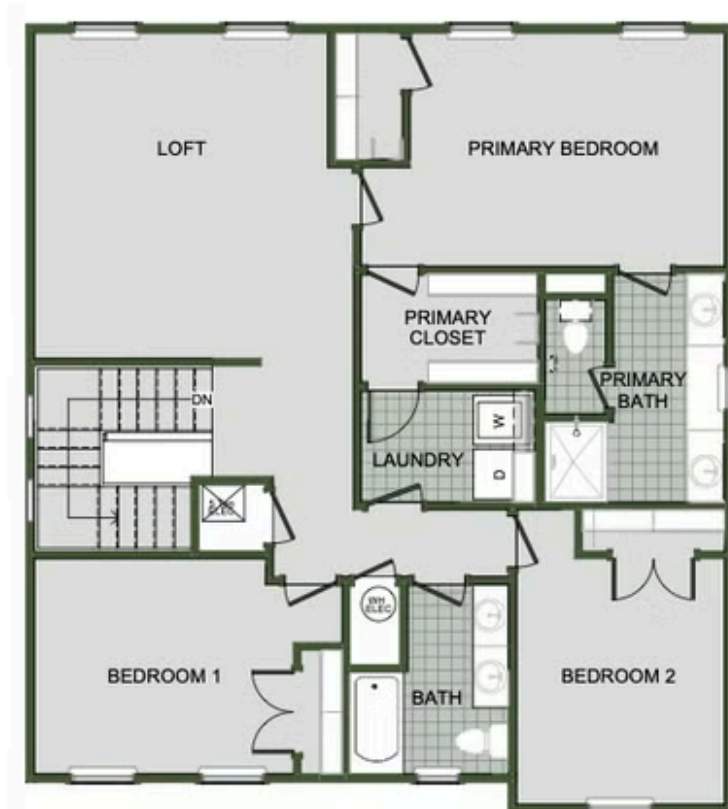

EMERALD GLADES

2000 Two Story

Floor Plan

STARTING AT **\$318,000**  3 - 4  2.5 - 3  2  2,000 FT²

Introducing our 2000 Two Story this 3 - 4 bedroom, 2.5 to 3.5 bathroom with 1979 square foot home is the epitome of versatility for your family's needs! This floor plan offers an open-concept layout on the ground floor, with options for an upstairs loft, a fourth bedroom, or even a bedroom en-suite. Discover a home that adapts to your lifestyle with the 2000 Two Story – w...

AMENITIES

POOL

PICKLEBALL
COURTS

FIRST FLOOR

LOFT OPTION

4 BEDROOM EN-SUITE OPTION

4 BEDROOM OPTION