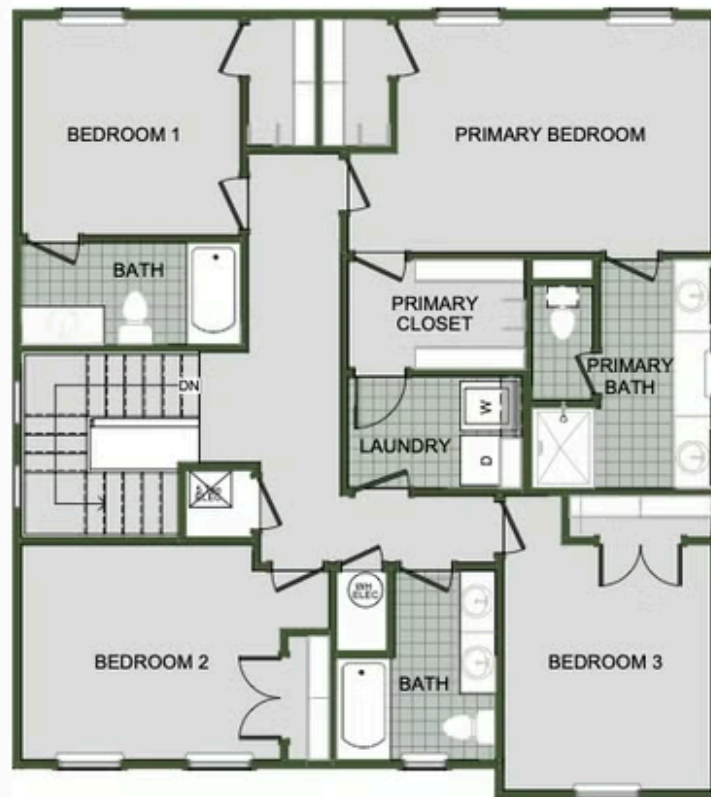

EMERALD GLADES

2000 Two Story

Floor Plan

STARTING AT **\$318,000**  3 - 4  2.5 - 3  2  2,000 FT²

Introducing our 2000 Two Story this 3 - 4 bedroom, 2.5 to 3.5 bathroom with 1979 square foot home is the epitome of versatility for your family's needs! This floor plan offers an open-concept layout on the ground floor, with options for an upstairs loft, a fourth bedroom, or even a bedroom en-suite. Discover a home that adapts to your lifestyle with the 2000 Two Story – w...

AMENITIES

POOL

PICKLEBALL
COURTS

FIRST FLOOR

LOFT OPTION

4 BEDROOM EN-SUITE OPTION

4 BEDROOM OPTION