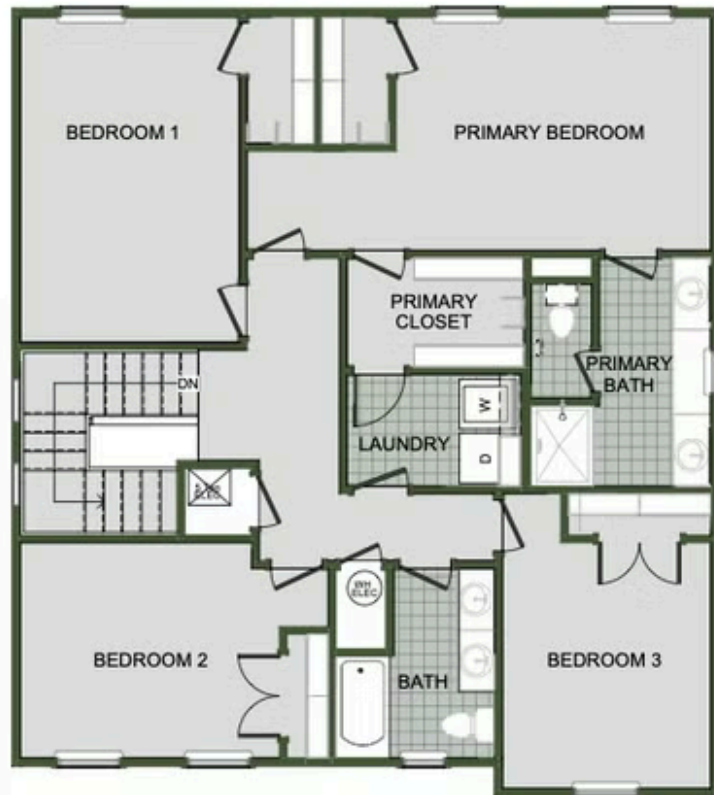

EMERALD GLADES

2000 Two Story

Floor Plan

STARTING AT **\$318,000**  3 - 4  2.5 - 3  2  2,000 FT²

Introducing our 2000 Two Story this 3 - 4 bedroom, 2.5 to 3.5 bathroom with 1979 square foot home is the epitome of versatility for your family's needs! This floor plan offers an open-concept layout on the ground floor, with options for an upstairs loft, a fourth bedroom, or even a bedroom en-suite. Discover a home that adapts to your lifestyle with the 2000 Two Story – w...

AMENITIES

POOL

PICKLEBALL
COURTS

FIRST FLOOR

LOFT OPTION

4 BEDROOM EN-SUITE OPTION

4 BEDROOM OPTION