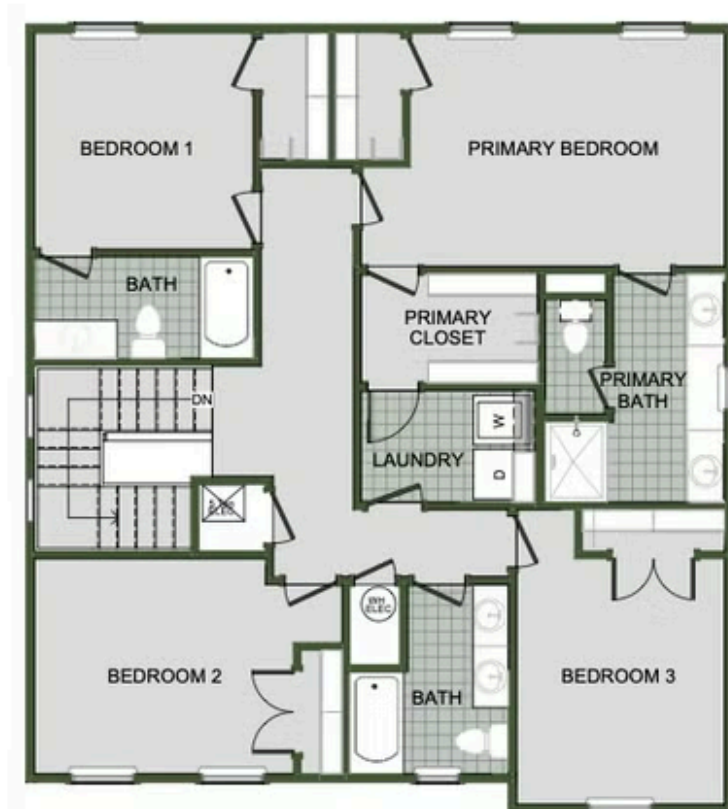

EMERALD GLADES

2000 Two Story

Floor Plan

STARTING AT **\$318,000**  3 - 4  2.5 - 3  2  2,000 FT²

Introducing our 2000 Two Story this 3 - 4 bedroom, 2.5 to 3.5 bathroom with 1979 square foot home is the epitome of versatility for your family's needs! This floor plan offers an open-concept layout on the ground floor, with options for an upstairs loft, a fourth bedroom, or even a bedroom en-suite. Discover a home that adapts to your lifestyle with the 2000 Two Story – w...

AMENITIES

POOL

PICKLEBALL
COURTS

FIRST FLOOR

LOFT OPTION

4 BEDROOM EN-SUITE OPTION

4 BEDROOM OPTION