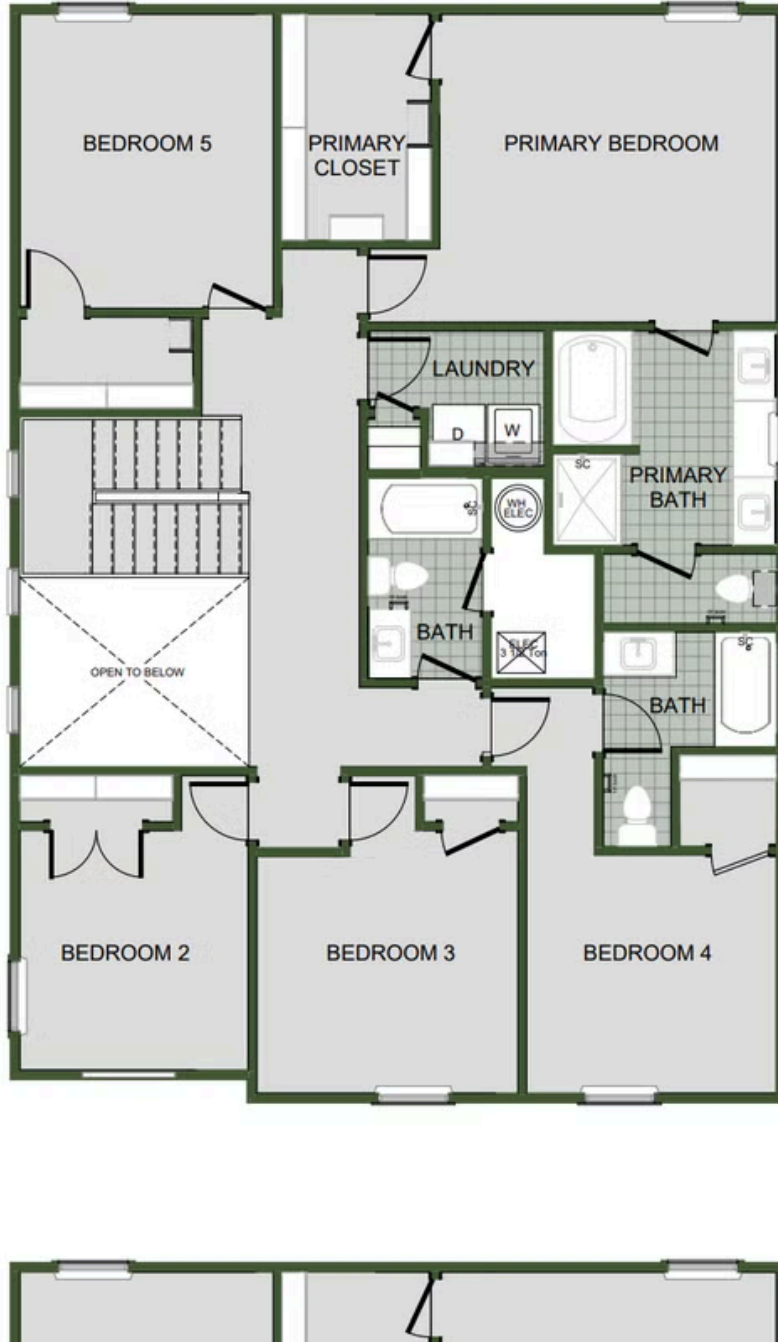

EMERALD GLADES

2550 Two Story

Floor Plan

STARTING AT **\$363,000** 🛏️ 4 - 5 🚿 2.5 - 3 🚗 2 📏 2,552 FT²

The 2550 Two-Story floorplan is a 4-5 bed, 2.5-3.5 bath 2552 square feet home that presents a welcoming family space on the first floor, complete with a kitchen pantry and flex space perfect for a home gym or office space. The primary bathroom boasts double vanities for added convenience. This residence is designed to accommodate various entertainment needs and is ideal f...

AMENITIES

POOL

PICKLEBALL
COURTS

5TH BEDROOM OPTION

LOFT OPTION